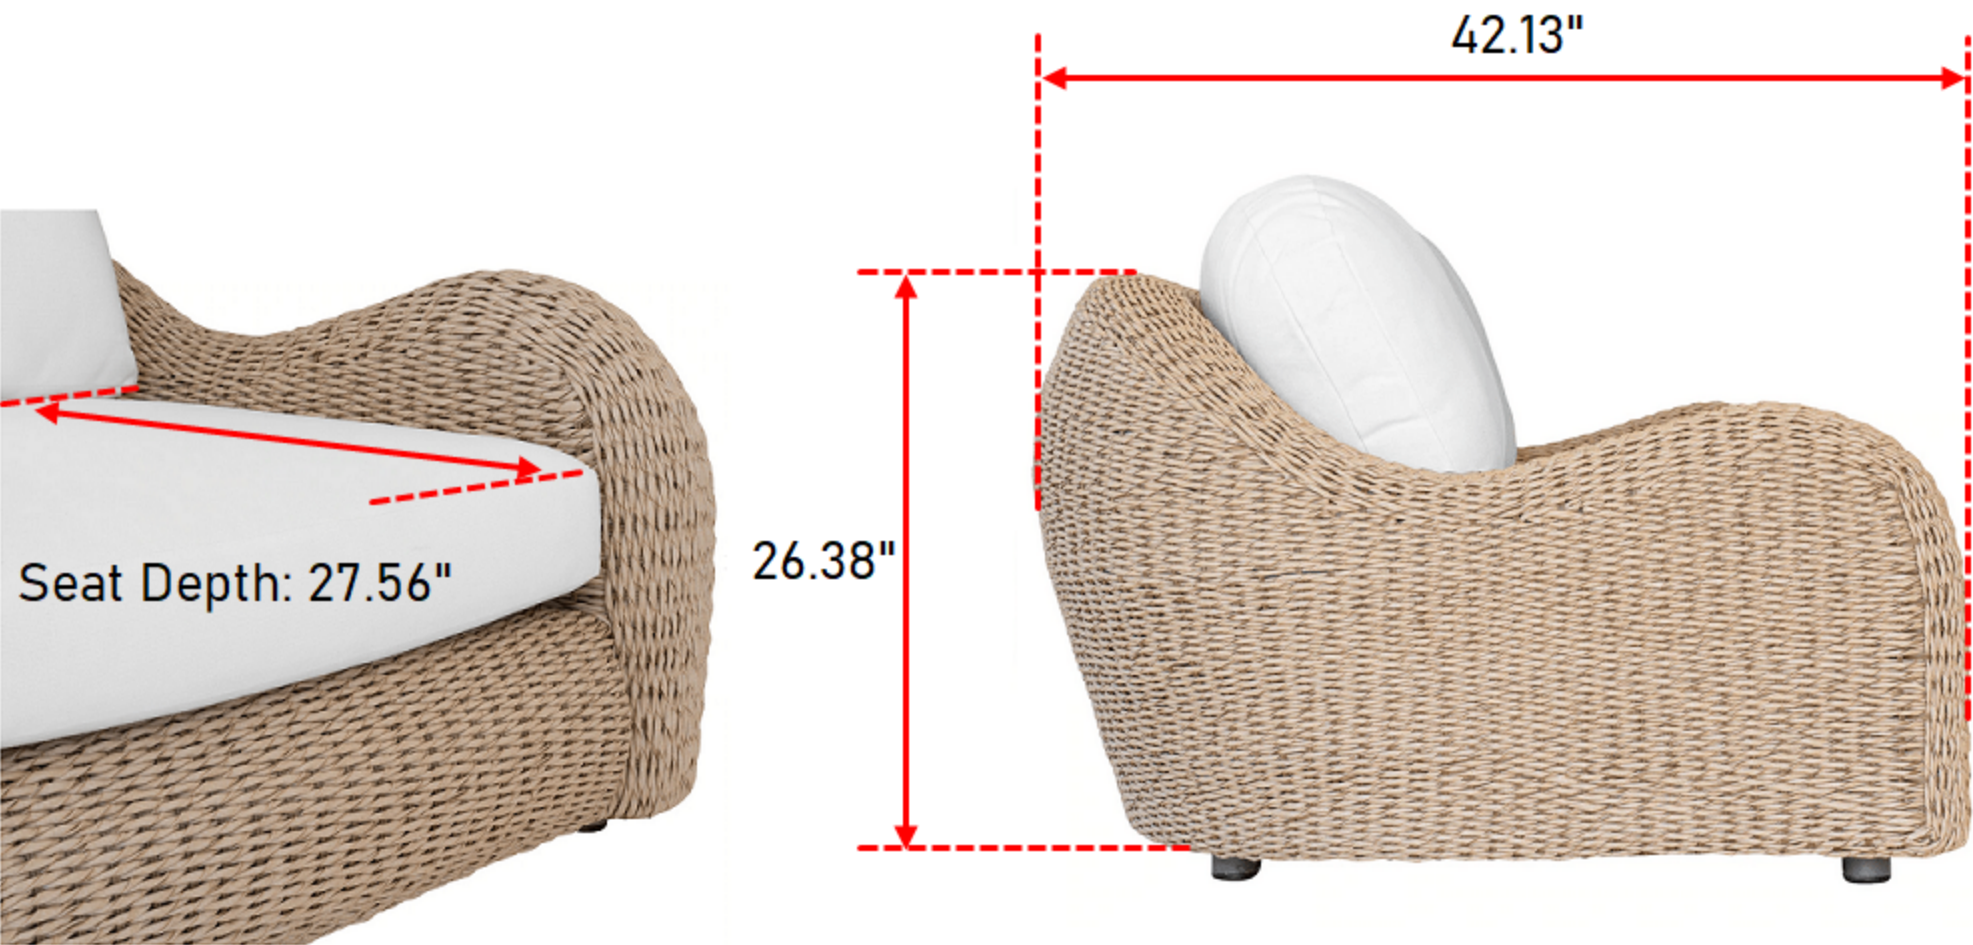

SPECIFICATIONS

Sofa: 94.88" W x 42.13" D x 26.38" H

SPECIFICATIONS

Armchair: 39.76" W x 42.13" D x 26.38" H

SPECIFICATIONS

Table: 34.45" Dia. x 15.75" H

Glass Dia. 30.71"
Glass Thickness 8mm