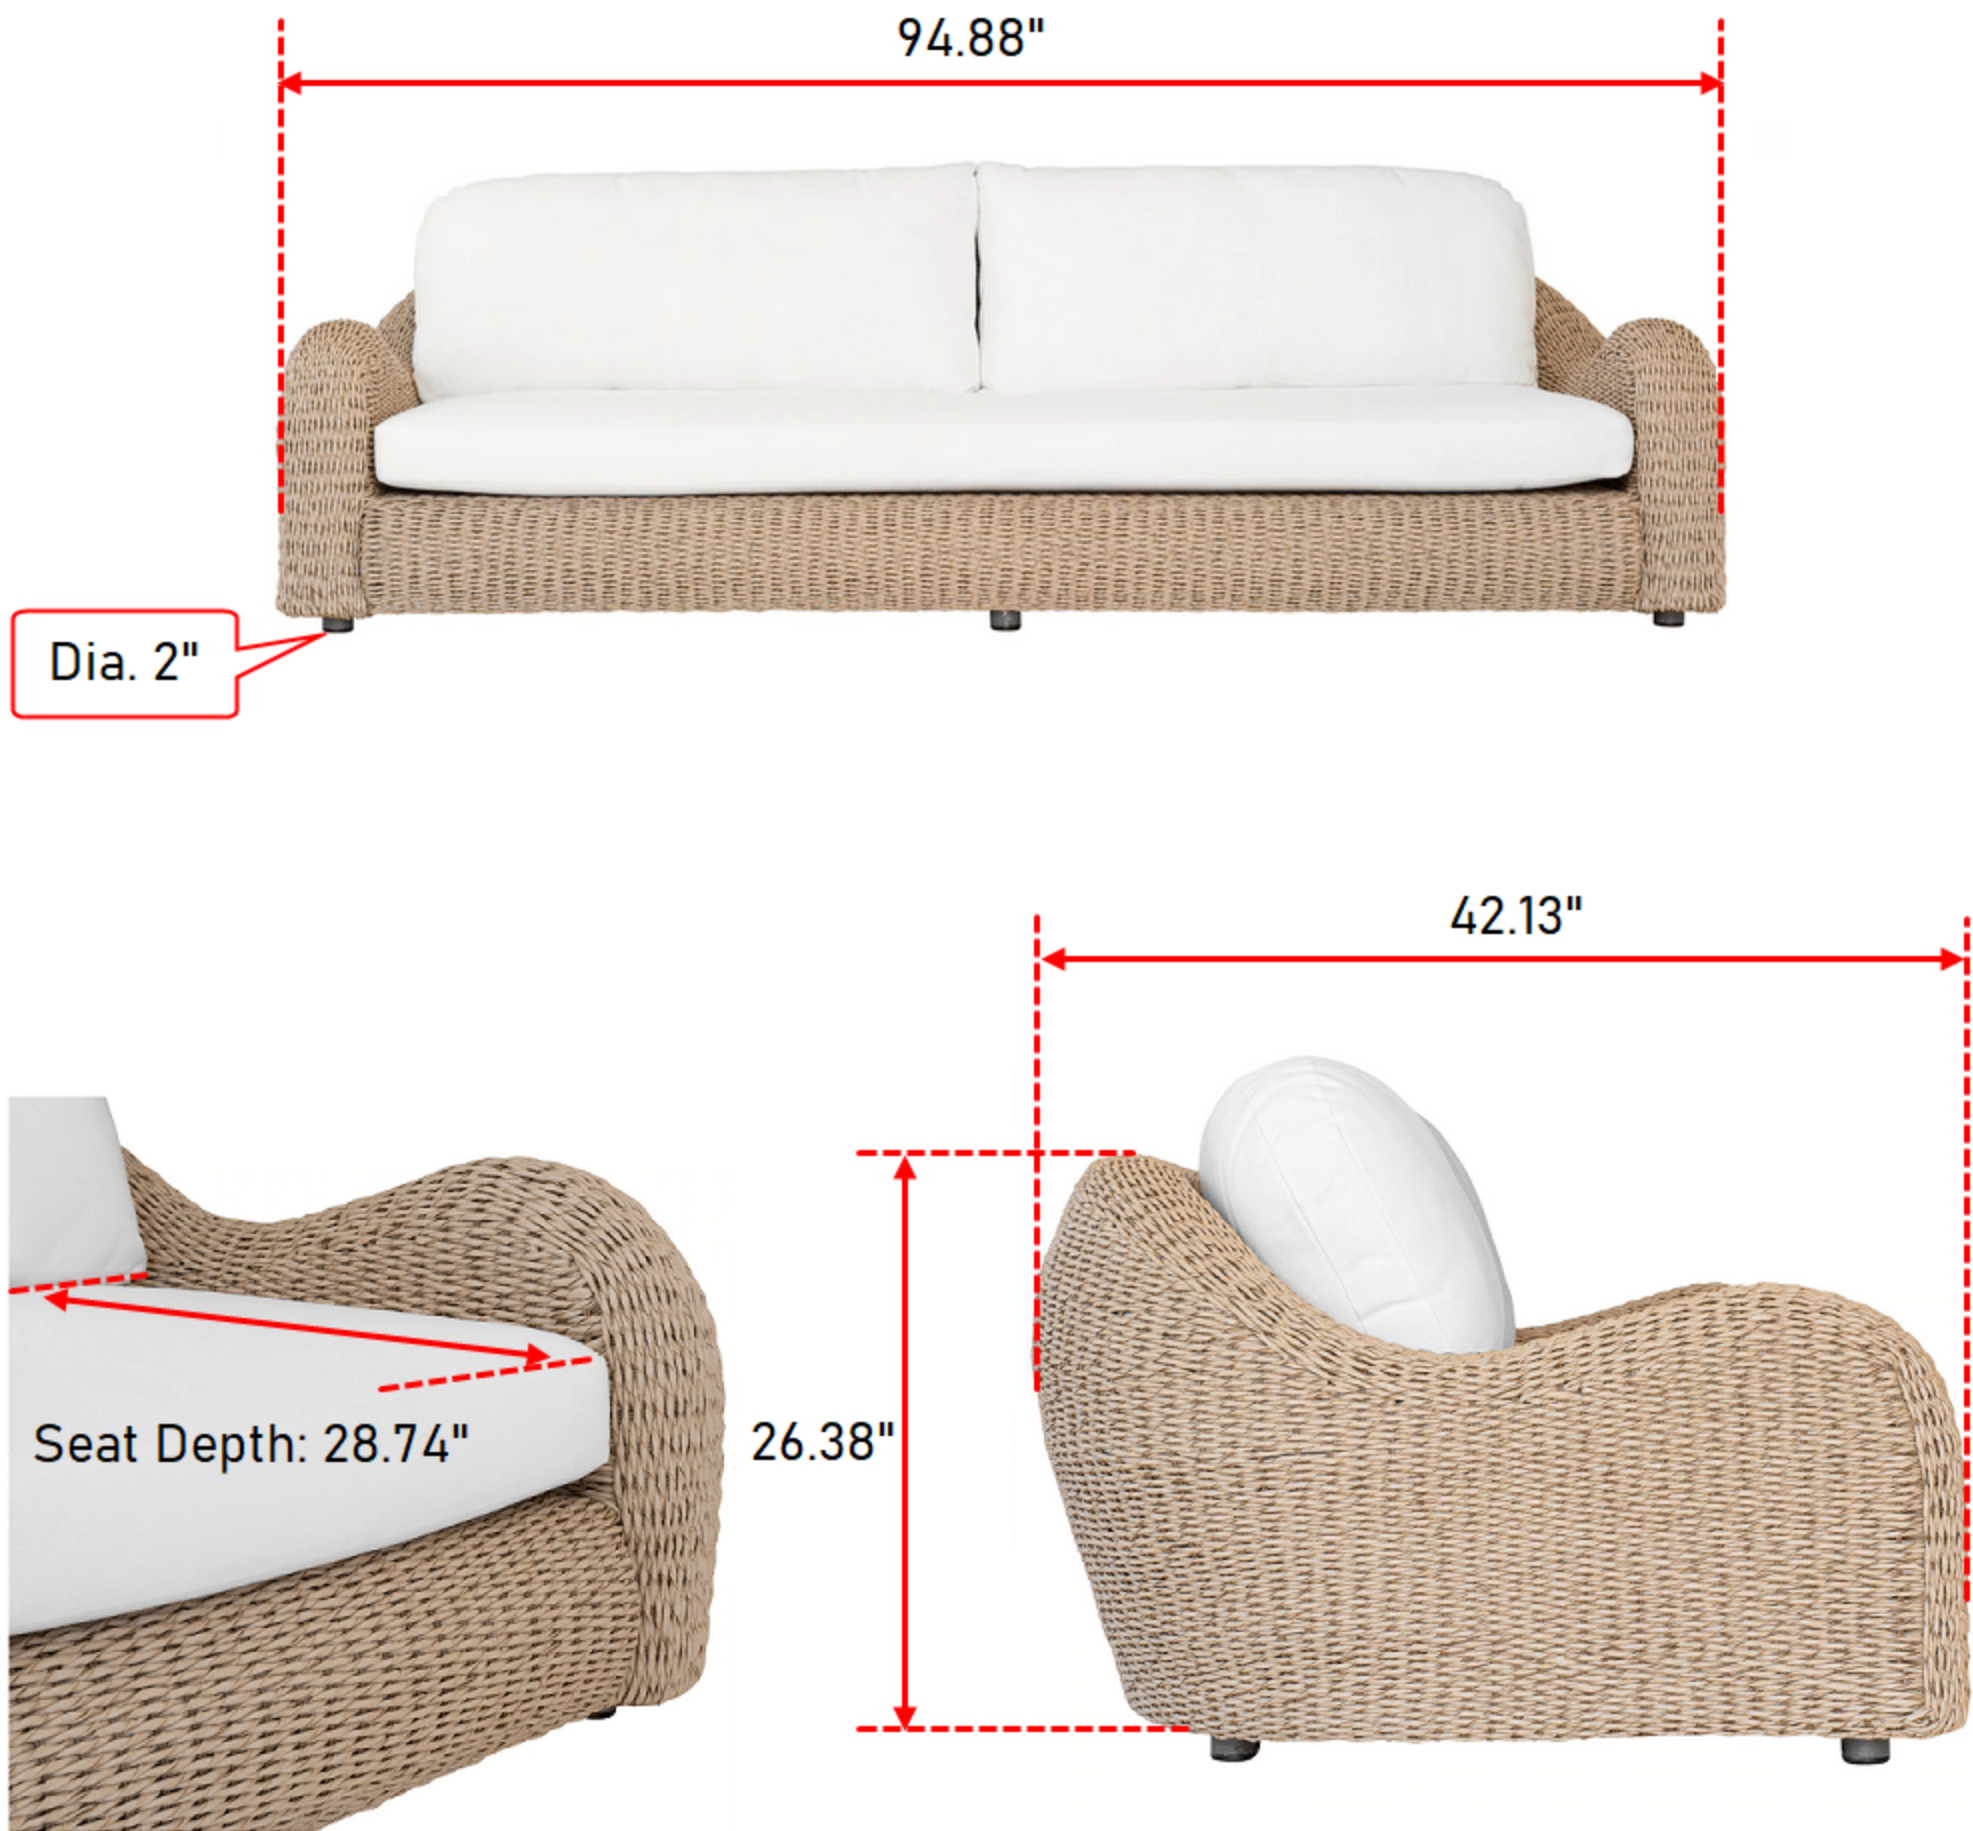

SPECIFICATIONS

Sofa: 94.88" W x 42.13" D x 26.38" H

SPECIFICATIONS

Armchair: 39.76" W x 42.13" D x 26.38" H

SPECIFICATIONS

Table: 34.45" Dia. x 15.75" H

Glass Dia. 30.71"
Glass Thickness 8mm