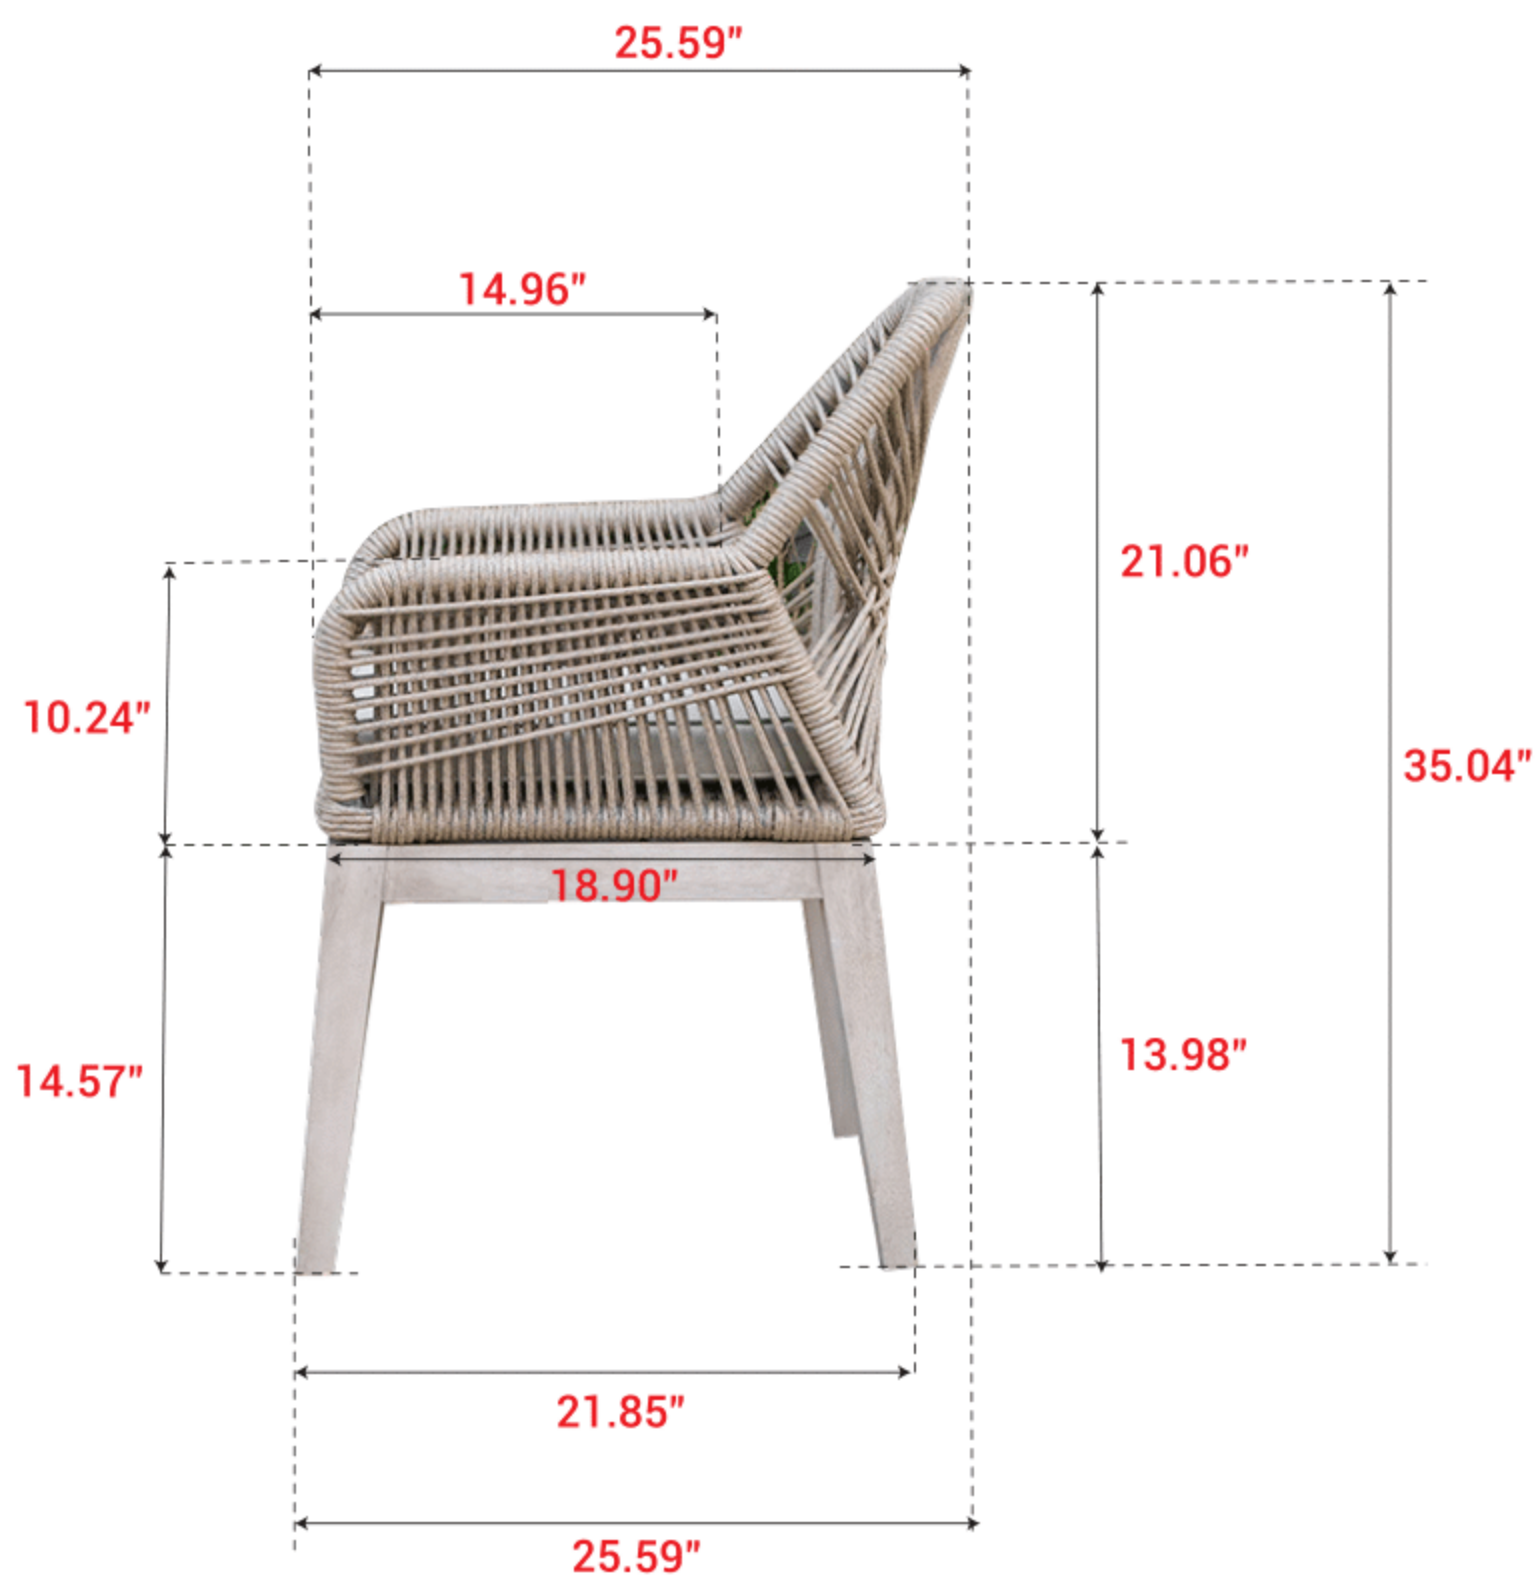

Dining Chair: 22.83" x 25.59" x 35.04"

SPECIFICATIONS

Table: Dia. 59.06" x 29.92" H