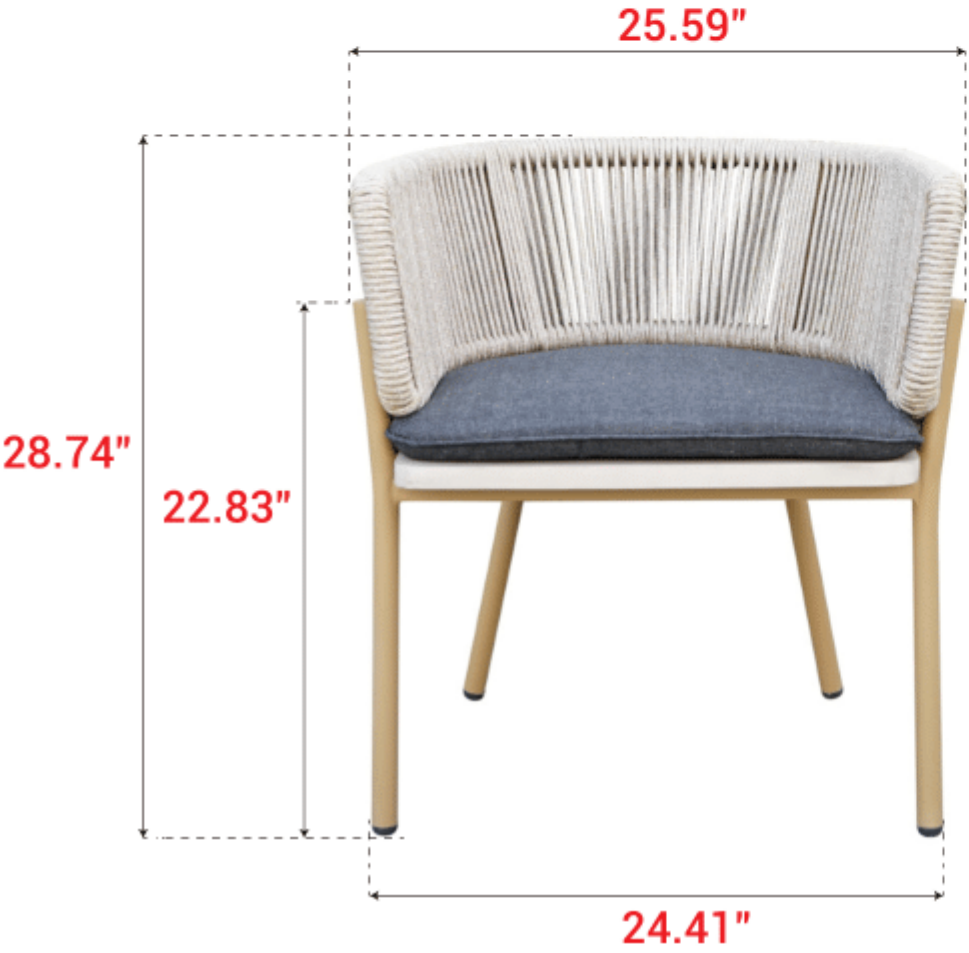

SPECIFICATIONS

Dining Chair: 25.59" W x 24.02" D x 28.74"H

SPECIFICATIONS

Table: Dia. 59.06" x 29.92" H