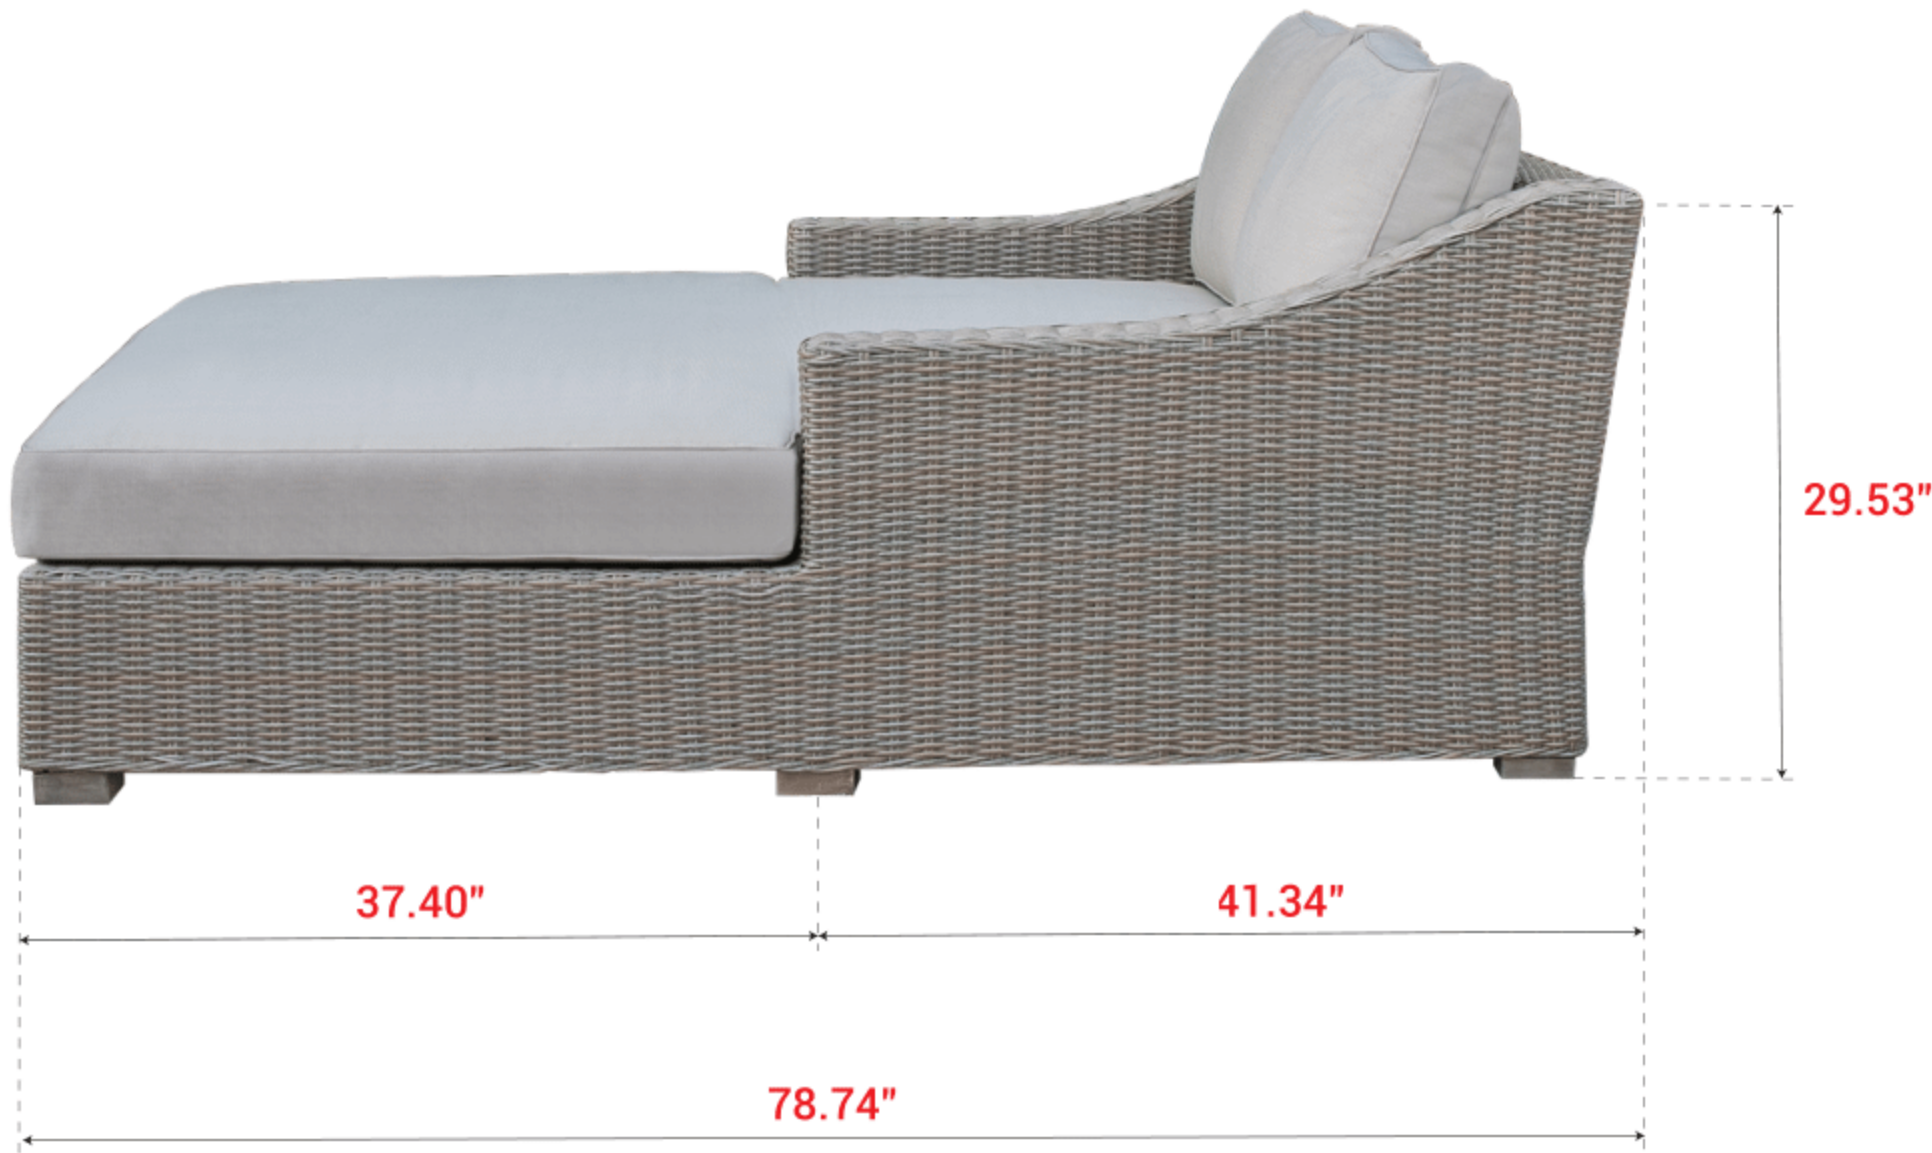

Sun Lounger: 59.06" x 78.74" x 29.53"

Corner Feet

Armrest thickness: 5.91"

Middle Feet