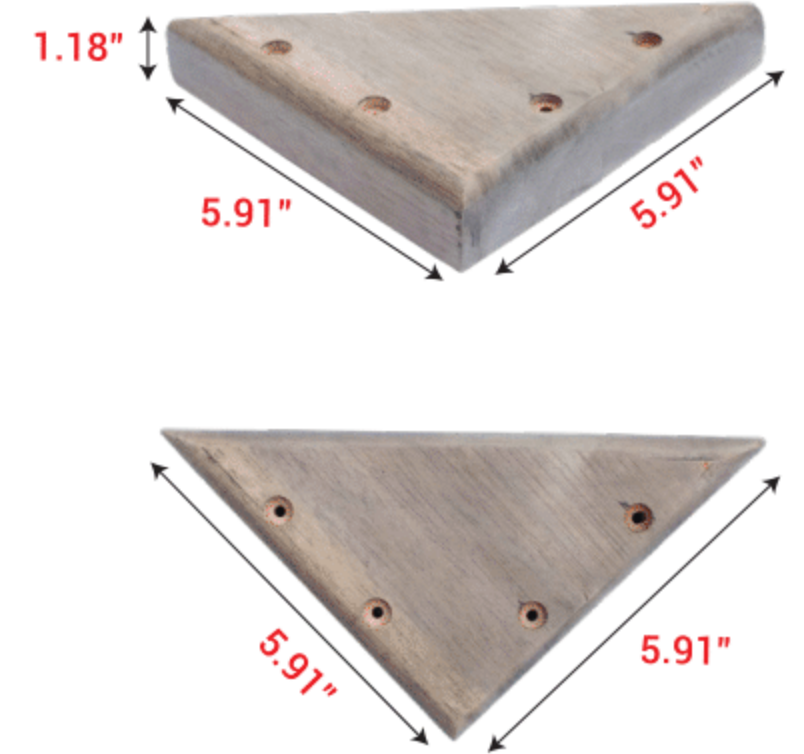

Sun Lounger: 59.06" x 78.74" x 29.53"

Corner Feet

Armrest thickness: 5.91"

Middle Feet