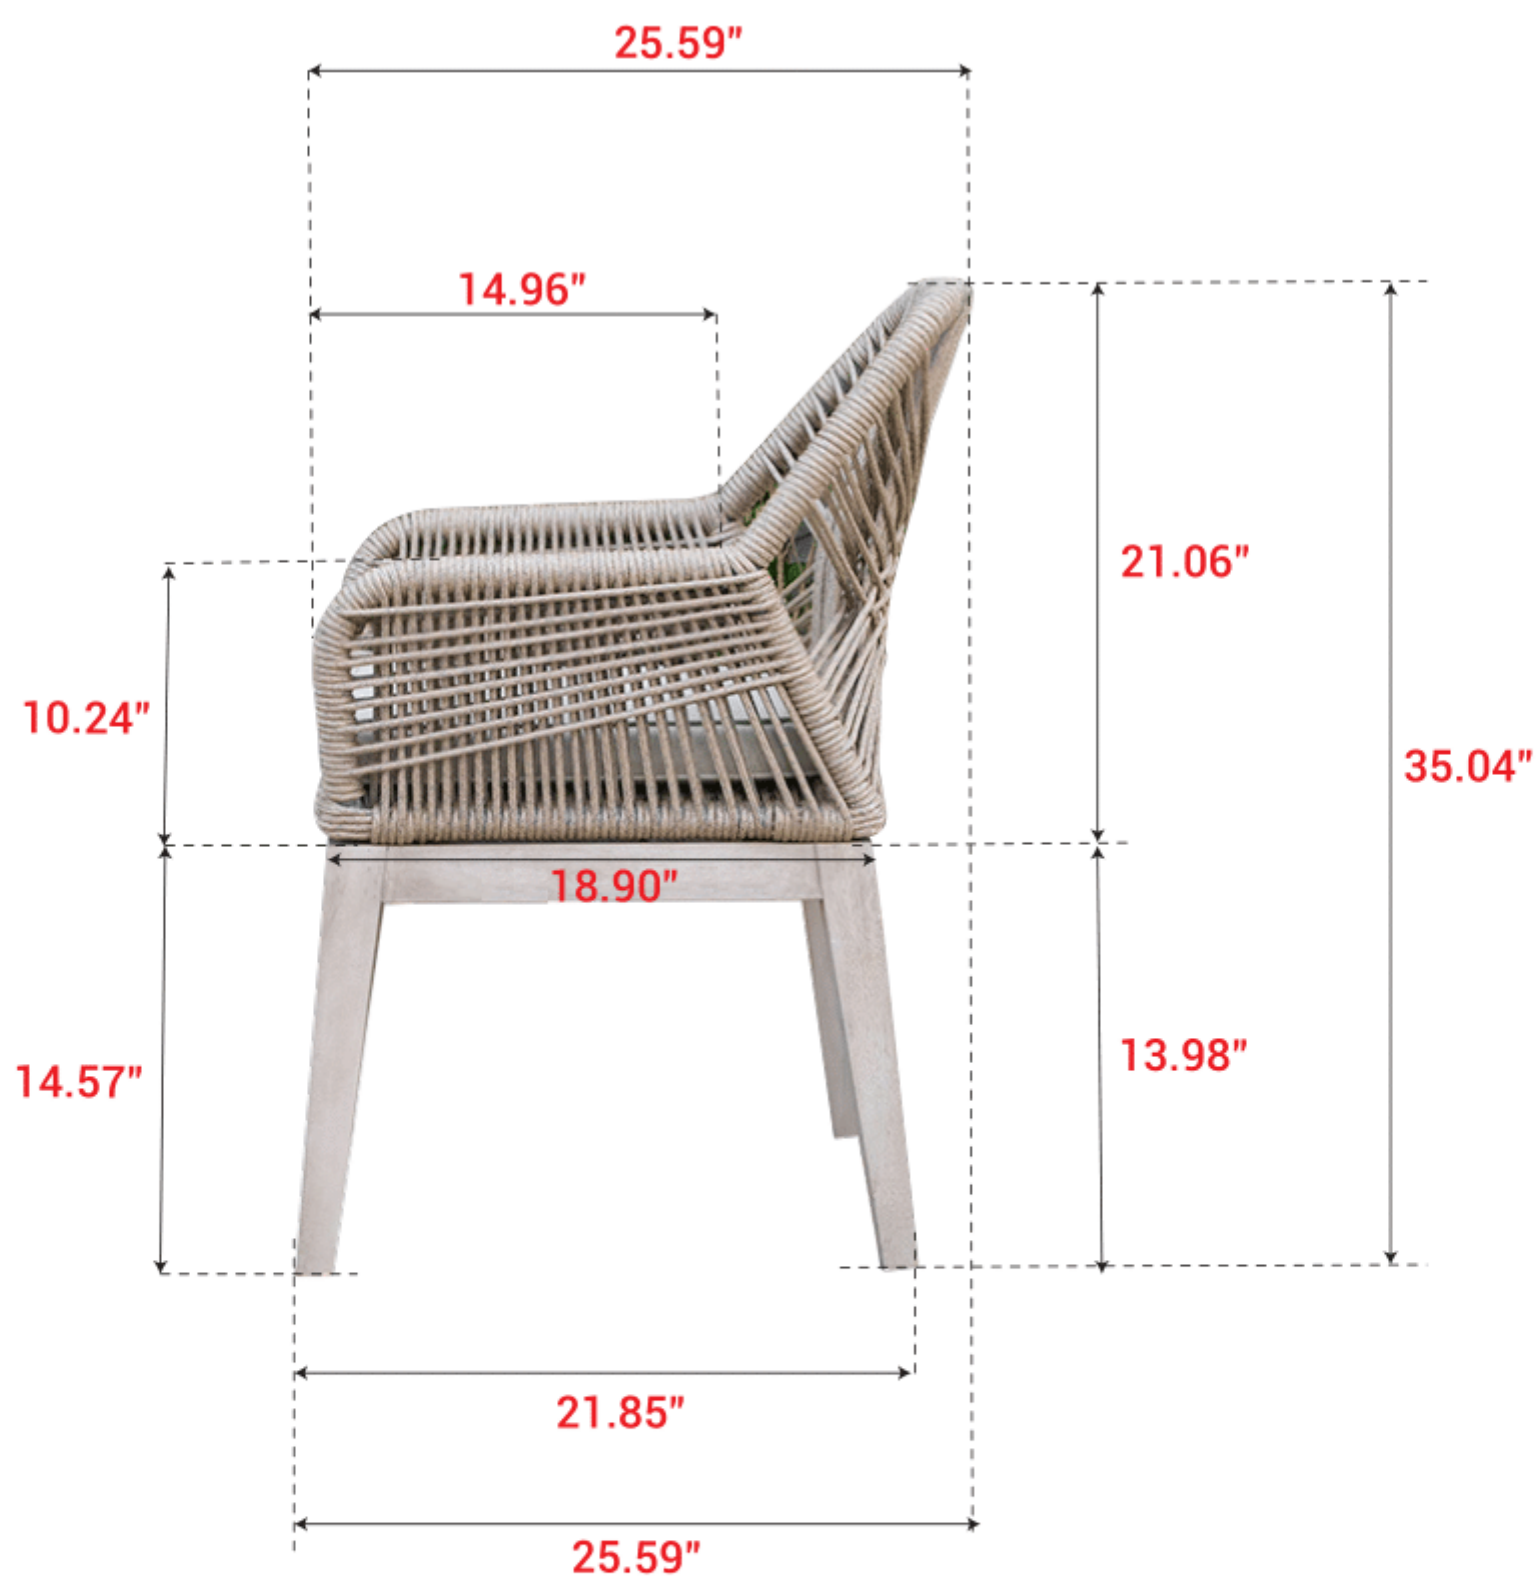

Dining Chair: **22.83" x 25.59" x 35.04"**

Table: **82.68" x 35.43" x 29.53"**