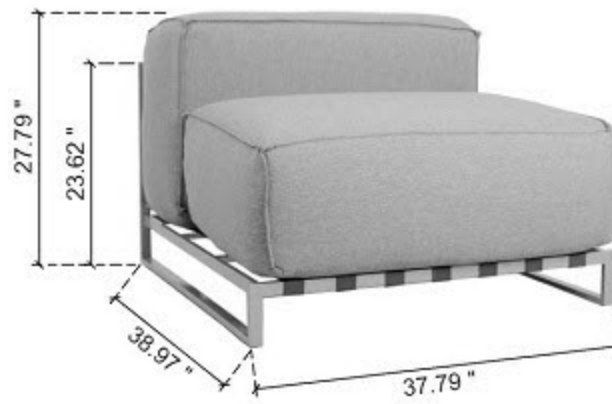

Right Sofa: 37.79" x 38.97" x 27.79"

Middle Sofa: 37.79" x 38.97" x 27.79"

Left Sofa: 37.79" x 38.97" x 27.79"

Seat Depth: 25.98"

Corner Sofa: 38.97" x 38.97" x 27.79"

Seat Depth: 25.98"

Arm Chair: 37.5" x 38.97" x 27.79"

Side Table: 37.79" x 38.97" x 6.6"

Coffee Table: 59.84" x 33.07" x 11.81"