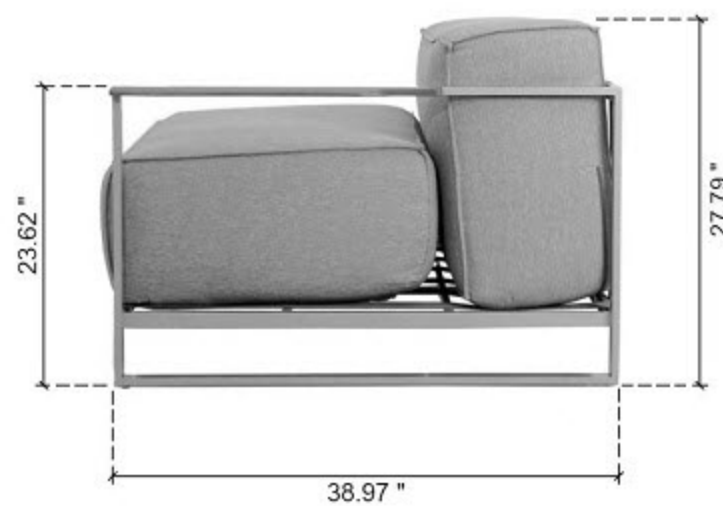

Right Sofa: 37.79" x 38.97" x 27.79"

Middle Sofa: 37.79" x 38.97" x 27.79"

Left Sofa: 37.79" x 38.97" x 27.79"

Seat Depth: 25.98"

Corner Sofa: 38.97" x 38.97" x 27.79"

Seat Depth: 25.98"

Arm Chair: 37.5" x 38.97" x 27.79"

Side Table: 37.79" x 38.97" x 6.6"

Coffee Table: 59.84" x 33.07" x 11.81"