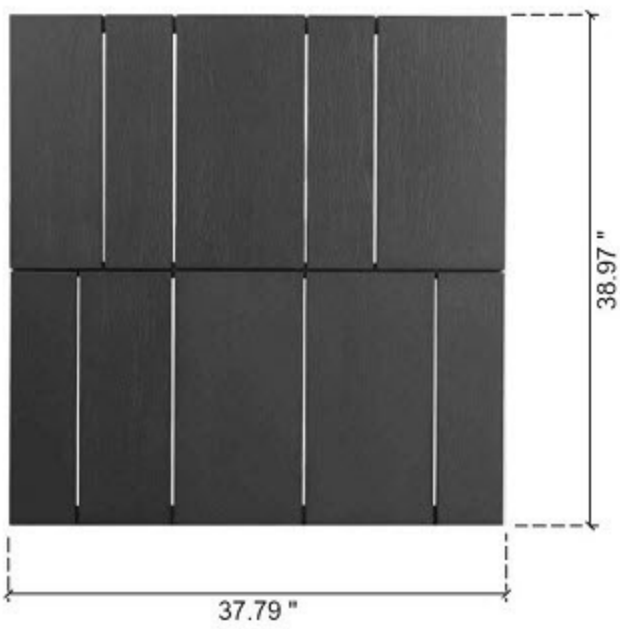

Right Sofa: 37.79" x 38.97" x 27.79"

Middle Sofa: 37.79" x 38.97" x 27.79"

Left Sofa: 37.79" x 38.97" x 27.79"

Seat Depth: 25.98"

Corner Sofa: 38.97" x 38.97" x 27.79"

Seat Depth: 25.98"

Arm Chair: 37.5" x 38.97" x 27.79"

Side Table: 37.79" x 38.97" x 6.6"

Coffee Table: 59.84" x 33.07" x 11.81"