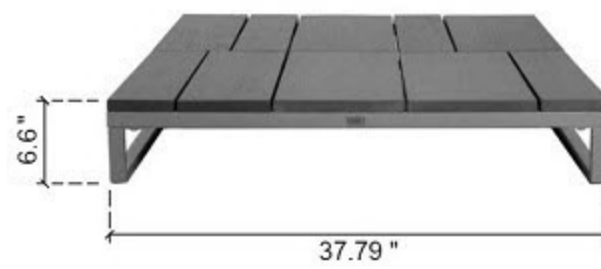

Right Sofa: 37.79" x 38.97" x 27.79"

Middle Sofa: 37.79" x 38.97" x 27.79"

Left Sofa: 37.79" x 38.97" x 27.79"

Seat Depth: 25.98"

Corner Sofa: 38.97" x 38.97" x 27.79"

Seat Depth: 25.98"

Arm Chair: 37.5" x 38.97" x 27.79"

Side Table: 37.79" x 38.97" x 6.6"

Coffee Table: 59.84" x 33.07" x 11.81"