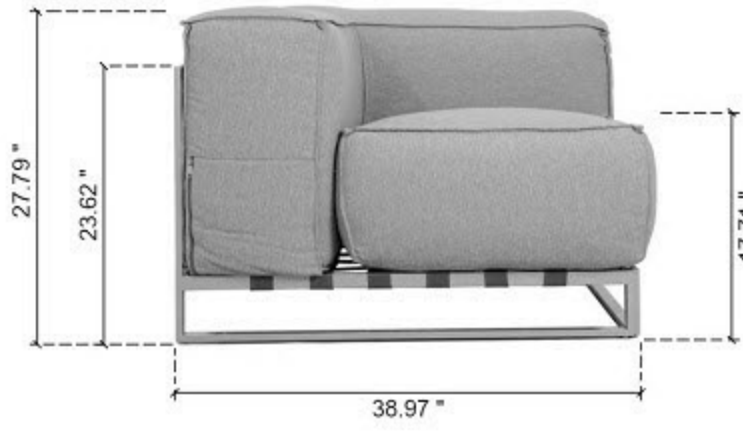

Right Sofa: 37.79" x 38.97" x 27.79"

Middle Sofa: 37.79" x 38.97" x 27.79"

Left Sofa: 37.79" x 38.97" x 27.79"

Seat Depth: 25.98"

Corner Sofa: 38.97" x 38.97" x 27.79"

Seat Depth: 25.98"

Arm Chair: 37.5" x 38.97" x 27.79"

Side Table: 37.79" x 38.97" x 6.6"

Coffee Table: 59.84" x 33.07" x 11.81"