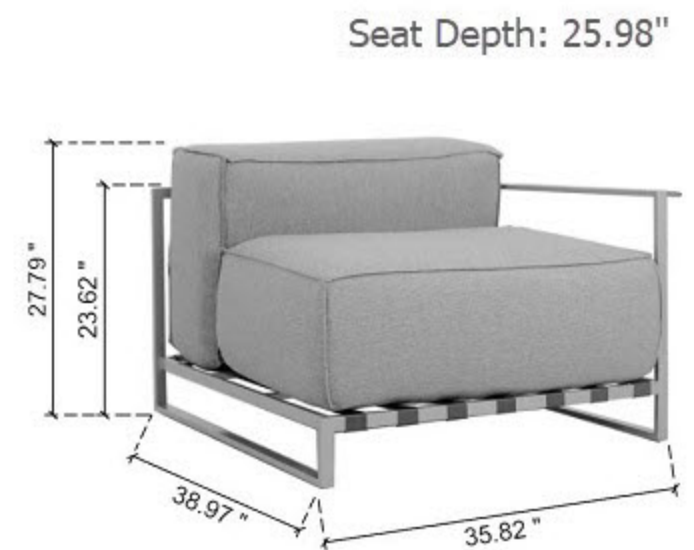

Right Sofa: 37.79" x 38.97" x 27.79"

Middle Sofa: 37.79" x 38.97" x 27.79"

Left Sofa: 37.79" x 38.97" x 27.79"

Seat Depth: 25.98"

Corner Sofa: 38.97" x 38.97" x 27.79"

Seat Depth: 25.98"

Arm Chair: 37.5" x 38.97" x 27.79"

Side Table: 37.79" x 38.97" x 6.6"

Coffee Table: 59.84" x 33.07" x 11.81"