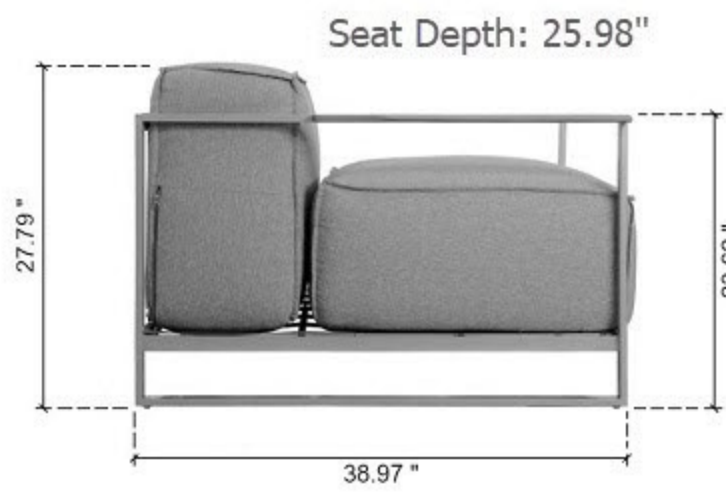

Right Sofa: 37.79" x 38.97" x 27.79"

Middle Sofa: 37.79" x 38.97" x 27.79"

Left Sofa: 37.79" x 38.97" x 27.79"

Seat Depth: 25.98"

Corner Sofa: 38.97" x 38.97" x 27.79"

Seat Depth: 25.98"

Arm Chair: 37.5" x 38.97" x 27.79"

Side Table: 37.79" x 38.97" x 6.6"

Coffee Table: 59.84" x 33.07" x 11.81"