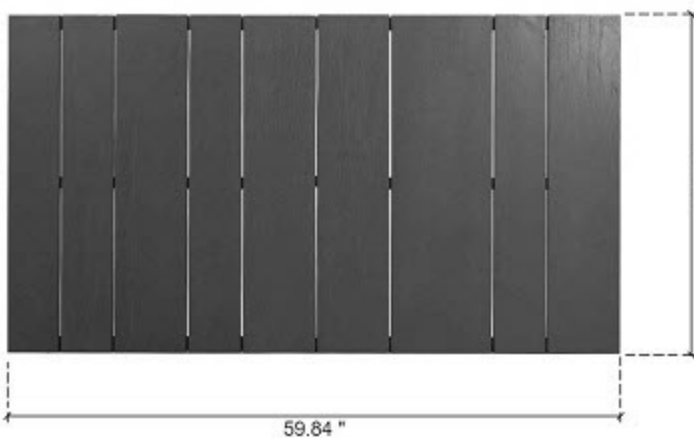

Right Sofa: 37.79" x 38.97" x 27.79"

Middle Sofa: 37.79" x 38.97" x 27.79"

Left Sofa: 37.79" x 38.97" x 27.79"

Seat Depth: 25.98"

Corner Sofa: 38.97" x 38.97" x 27.79"

Seat Depth: 25.98"

Arm Chair: 37.5" x 38.97" x 27.79"

Side Table: 37.79" x 38.97" x 6.6"

Coffee Table: 59.84" x 33.07" x 11.81"