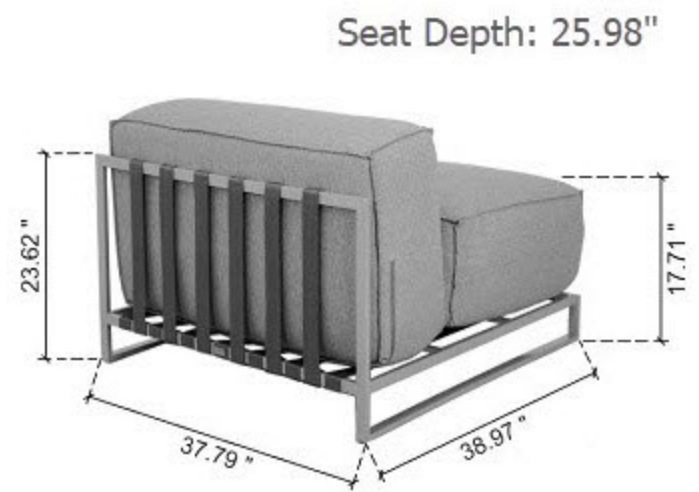

Right Sofa: 37.79" x 38.97" x 27.79"

Middle Sofa: 37.79" x 38.97" x 27.79"

Left Sofa: 37.79" x 38.97" x 27.79"

Seat Depth: 25.98"

Corner Sofa: 38.97" x 38.97" x 27.79"

Seat Depth: 25.98"

Arm Chair: 37.5" x 38.97" x 27.79"

Side Table: 37.79" x 38.97" x 6.6"

Coffee Table: 59.84" x 33.07" x 11.81"