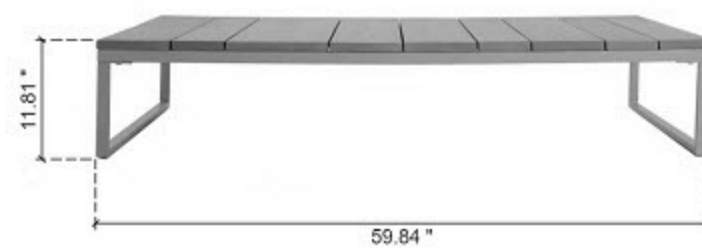

Right Sofa: 37.79" x 38.97" x 27.79"

Middle Sofa: 37.79" x 38.97" x 27.79"

Left Sofa: 37.79" x 38.97" x 27.79"

Seat Depth: 25.98"

Corner Sofa: 38.97" x 38.97" x 27.79"

Seat Depth: 25.98"

Arm Chair: 37.5" x 38.97" x 27.79"

Side Table: 37.79" x 38.97" x 6.6"

Coffee Table: 59.84" x 33.07" x 11.81"