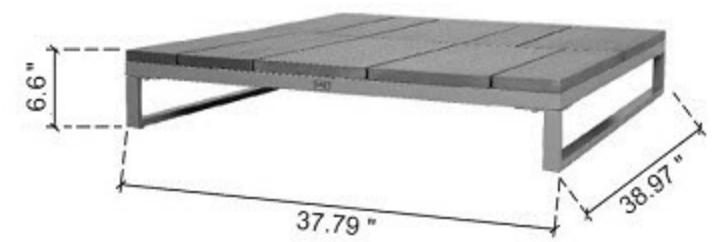

Right Sofa: 37.79" x 38.97" x 27.79"

Middle Sofa: 37.79" x 38.97" x 27.79"

Left Sofa: 37.79" x 38.97" x 27.79"

Seat Depth: 25.98"

Corner Sofa: 38.97" x 38.97" x 27.79"

Seat Depth: 25.98"

Arm Chair: 37.5" x 38.97" x 27.79"

Side Table: 37.79" x 38.97" x 6.6"

Coffee Table: 59.84" x 33.07" x 11.81"