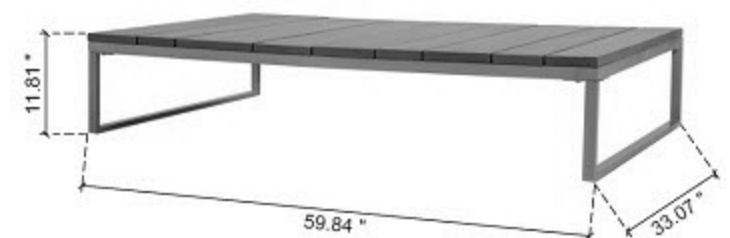

Right Sofa: 37.79" x 38.97" x 27.79"

Middle Sofa: 37.79" x 38.97" x 27.79"

Left Sofa: 37.79" x 38.97" x 27.79"

Seat Depth: 25.98"

Corner Sofa: 38.97" x 38.97" x 27.79"

Seat Depth: 25.98"

Arm Chair: 37.5" x 38.97" x 27.79"

Side Table: 37.79" x 38.97" x 6.6"

Coffee Table: 59.84" x 33.07" x 11.81"