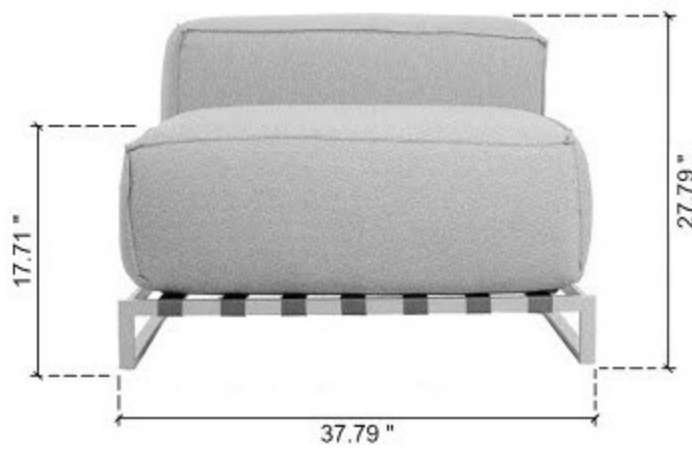

Right Sofa: 37.79" x 38.97" x 27.79"

Middle Sofa: 37.79" x 38.97" x 27.79"

Left Sofa: 37.79" x 38.97" x 27.79"

Seat Depth: 25.98"

Corner Sofa: 38.97" x 38.97" x 27.79"

Seat Depth: 25.98"

Arm Chair: 37.5" x 38.97" x 27.79"

Side Table: 37.79" x 38.97" x 6.6"

Coffee Table: 59.84" x 33.07" x 11.81"