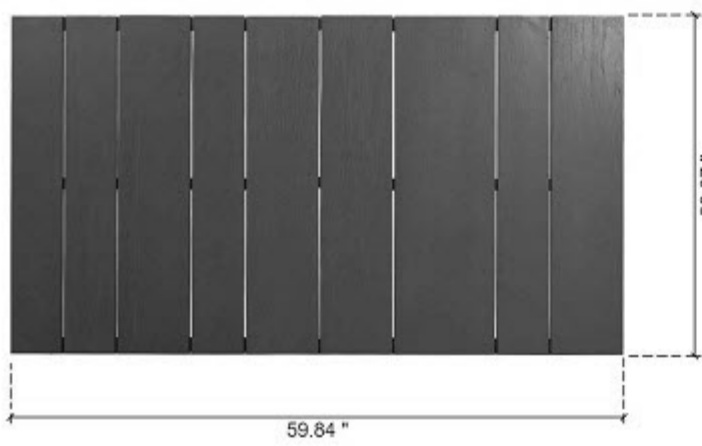

Right Sofa: 37.79" x 38.97" x 27.79"

Middle Sofa: 37.79" x 38.97" x 27.79"

Left Sofa: 37.79" x 38.97" x 27.79"

Arm Chair: 37.5" x 38.97" x 27.79"

Coffee Table: 59.84" x 33.07" x 11.81"