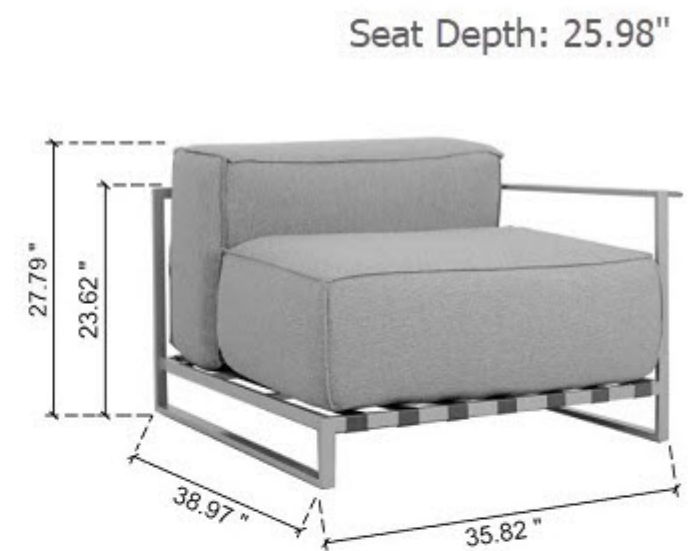

Right Sofa: 37.79" x 38.97" x 27.79"

Middle Sofa: 37.79" x 38.97" x 27.79"

Left Sofa: 37.79" x 38.97" x 27.79"

Arm Chair: 37.5" x 38.97" x 27.79"

Coffee Table: 59.84" x 33.07" x 11.81"