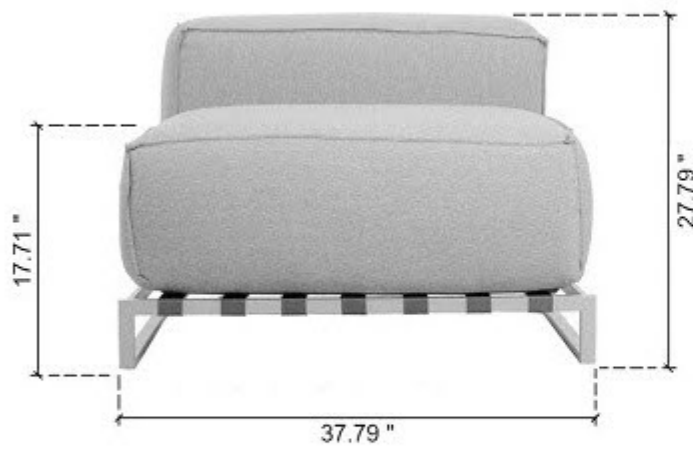

Right Sofa: 37.79" x 38.97" x 27.79"

Middle Sofa: 37.79" x 38.97" x 27.79"

Left Sofa: 37.79" x 38.97" x 27.79"

Arm Chair: 37.5" x 38.97" x 27.79"

Coffee Table: 59.84" x 33.07" x 11.81"