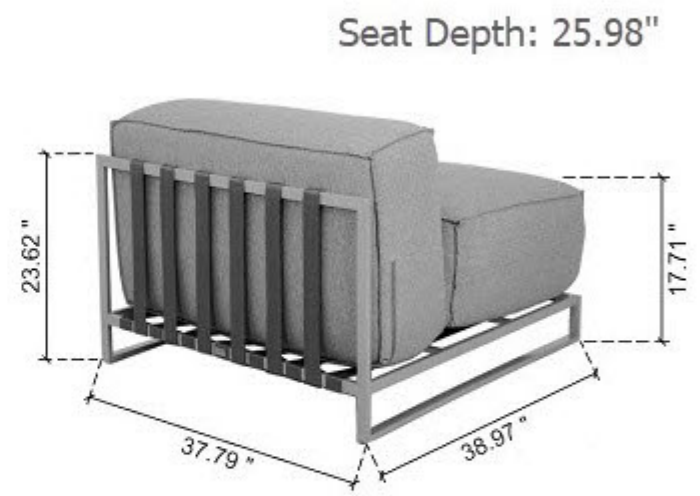

Right Sofa: 37.79" x 38.97" x 27.79"

Middle Sofa: 37.79" x 38.97" x 27.79"

Left Sofa: 37.79" x 38.97" x 27.79"

Arm Chair: 37.5" x 38.97" x 27.79"

Coffee Table: 59.84" x 33.07" x 11.81"