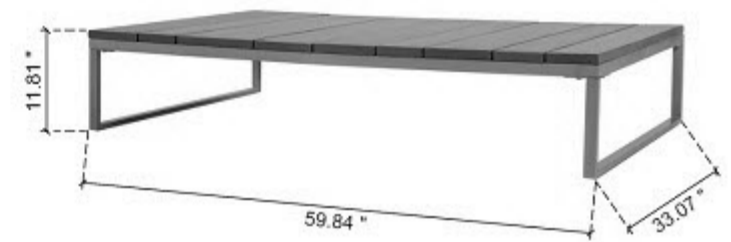

Right Sofa: 37.79" x 38.97" x 27.79"

Middle Sofa: 37.79" x 38.97" x 27.79"

Left Sofa: 37.79" x 38.97" x 27.79"

Arm Chair: 37.5" x 38.97" x 27.79"

Coffee Table: 59.84" x 33.07" x 11.81"