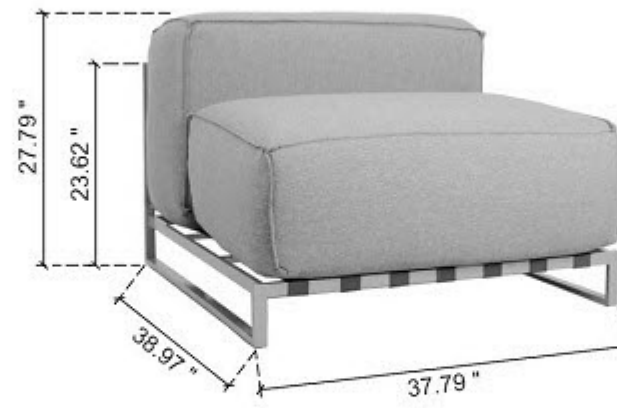

Right Sofa: 37.79" x 38.97" x 27.79"

Middle Sofa: 37.79" x 38.97" x 27.79"

Left Sofa: 37.79" x 38.97" x 27.79"

Arm Chair: 37.5" x 38.97" x 27.79"

Coffee Table: 59.84" x 33.07" x 11.81"