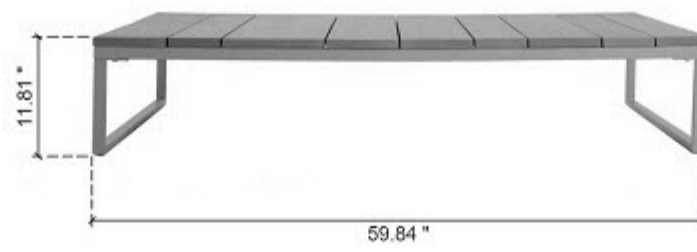

Right Sofa: 37.79" x 38.97" x 27.79"

Middle Sofa: 37.79" x 38.97" x 27.79"

Left Sofa: 37.79" x 38.97" x 27.79"

Arm Chair: 37.5" x 38.97" x 27.79"

Coffee Table: 59.84" x 33.07" x 11.81"