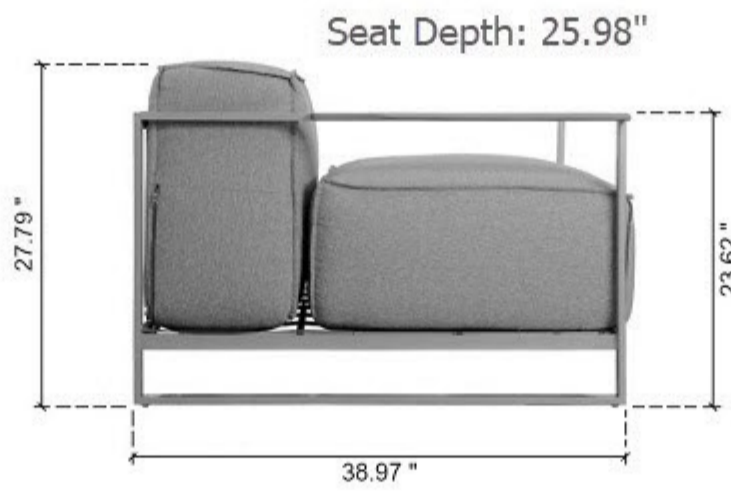

Right Sofa: 37.79" x 38.97" x 27.79"

Middle Sofa: 37.79" x 38.97" x 27.79"

Left Sofa: 37.79" x 38.97" x 27.79"

Arm Chair: 37.5" x 38.97" x 27.79"

Coffee Table: 59.84" x 33.07" x 11.81"