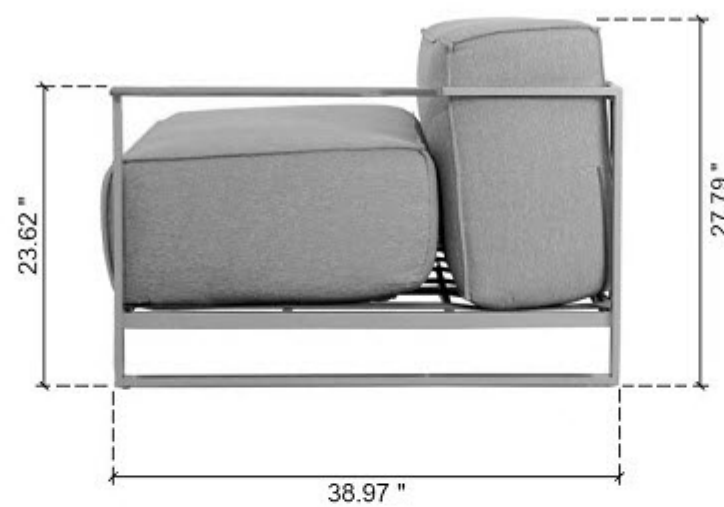

Right Sofa: 37.79" x 38.97" x 27.79"

Middle Sofa: 37.79" x 38.97" x 27.79"

Left Sofa: 37.79" x 38.97" x 27.79"

Arm Chair: 37.5" x 38.97" x 27.79"

Coffee Table: 59.84" x 33.07" x 11.81"