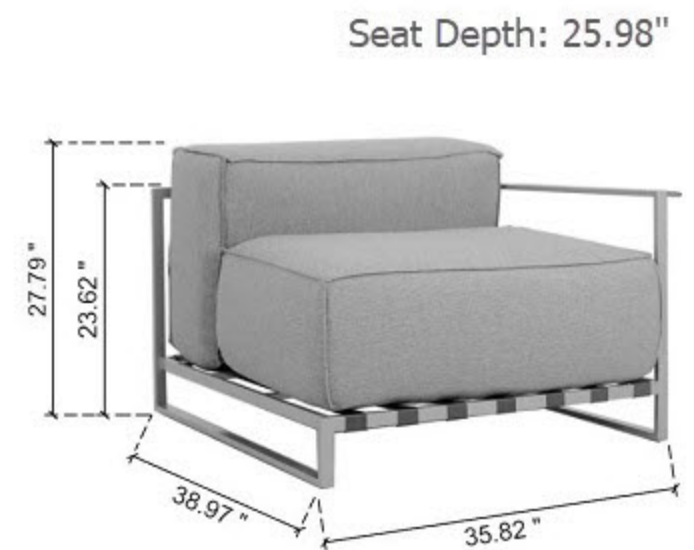

Right Sofa: 37.79" x 38.97" x 27.79"

Middle Sofa: 37.79" x 38.97" x 27.79"

Left Sofa: 37.79" x 38.97" x 27.79"

Arm Chair: 37.5" x 38.97" x 27.79"

Coffee Table: 59.84" x 33.07" x 11.81"