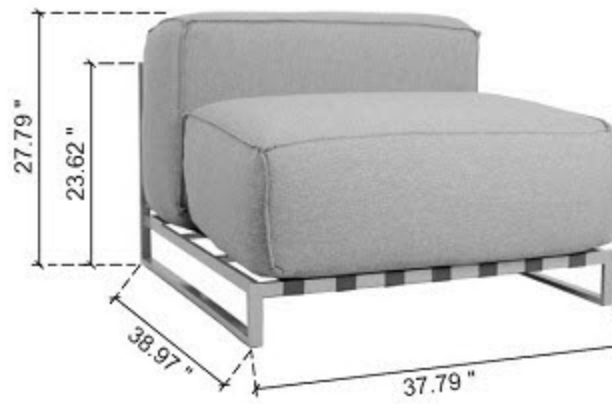

Right Sofa: 37.79" x 38.97" x 27.79"

Middle Sofa: 37.79" x 38.97" x 27.79"

Left Sofa: 37.79" x 38.97" x 27.79"

Arm Chair: 37.5" x 38.97" x 27.79"

Coffee Table: 59.84" x 33.07" x 11.81"