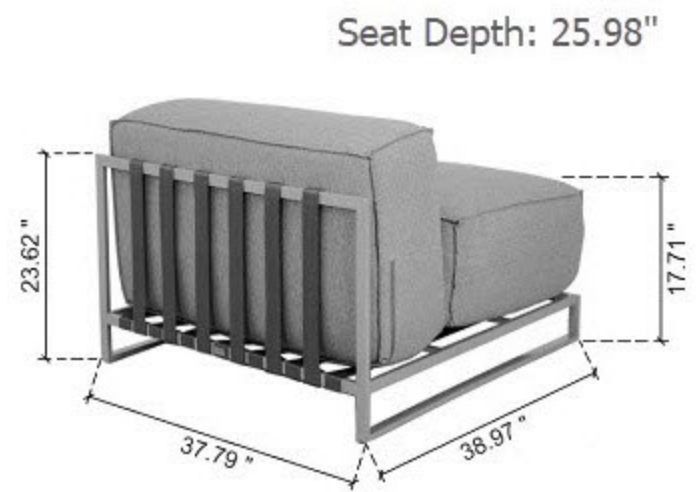

Right Sofa: 37.79" x 38.97" x 27.79"

Middle Sofa: 37.79" x 38.97" x 27.79"

Left Sofa: 37.79" x 38.97" x 27.79"

Arm Chair: 37.5" x 38.97" x 27.79"

Coffee Table: 59.84" x 33.07" x 11.81"