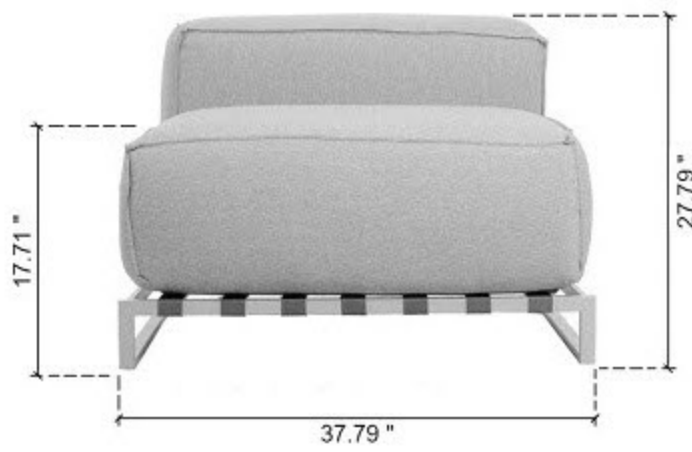

Right Sofa: 37.79" x 38.97" x 27.79"

Middle Sofa: 37.79" x 38.97" x 27.79"

Left Sofa: 37.79" x 38.97" x 27.79"

Arm Chair: 37.5" x 38.97" x 27.79"

Coffee Table: 59.84" x 33.07" x 11.81"