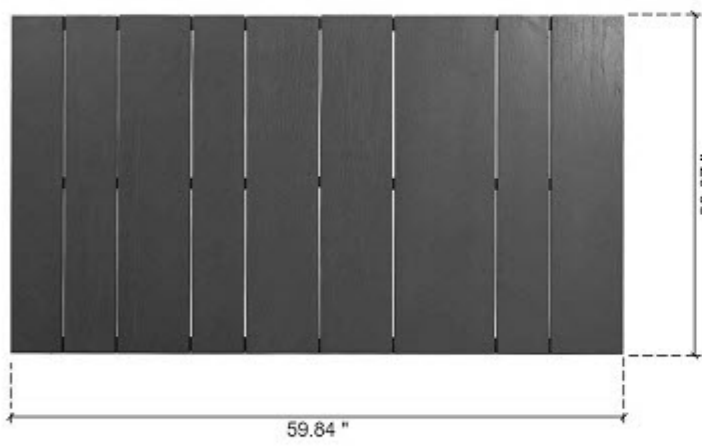

Right Sofa: 37.79" x 38.97" x 27.79"

Middle Sofa: 37.79" x 38.97" x 27.79"

Left Sofa: 37.79" x 38.97" x 27.79"

Arm Chair: 37.5" x 38.97" x 27.79"

Coffee Table: 59.84" x 33.07" x 11.81"