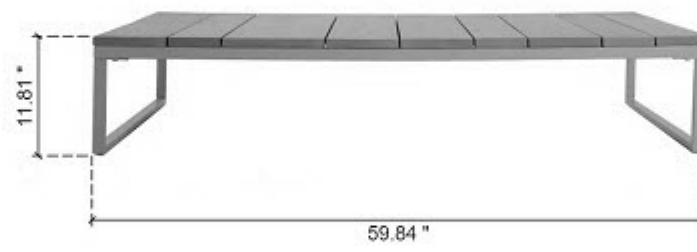

Right Sofa: 37.79" x 38.97" x 27.79"

Middle Sofa: 37.79" x 38.97" x 27.79"

Left Sofa: 37.79" x 38.97" x 27.79"

Arm Chair: 37.5" x 38.97" x 27.79"

Coffee Table: 59.84" x 33.07" x 11.81"