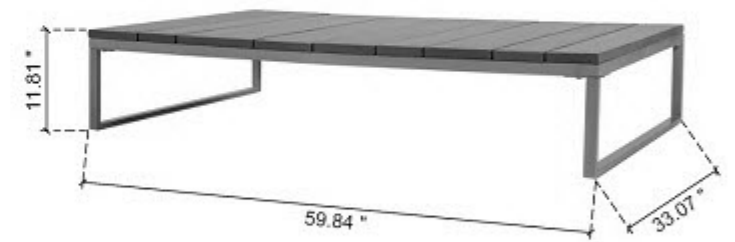

Right Sofa: 37.79" x 38.97" x 27.79"

Middle Sofa: 37.79" x 38.97" x 27.79"

Left Sofa: 37.79" x 38.97" x 27.79"

Arm Chair: 37.5" x 38.97" x 27.79"

Coffee Table: 59.84" x 33.07" x 11.81"