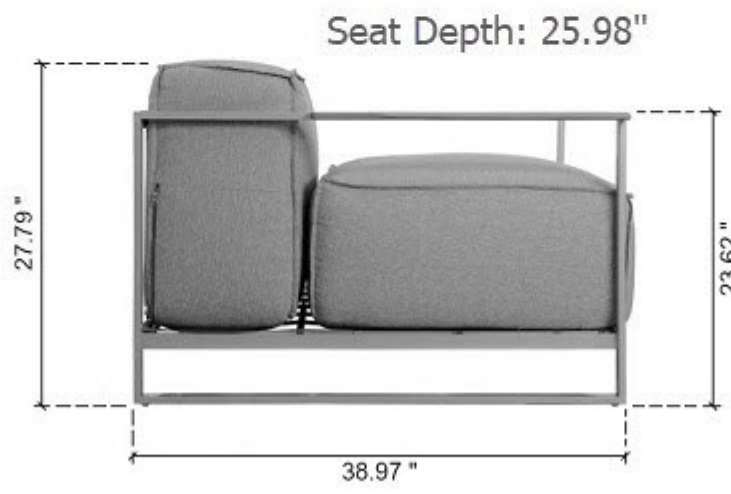

Right Sofa: 37.79" x 38.97" x 27.79"

Middle Sofa: 37.79" x 38.97" x 27.79"

Left Sofa: 37.79" x 38.97" x 27.79"

Arm Chair: 37.5" x 38.97" x 27.79"

Coffee Table: 59.84" x 33.07" x 11.81"