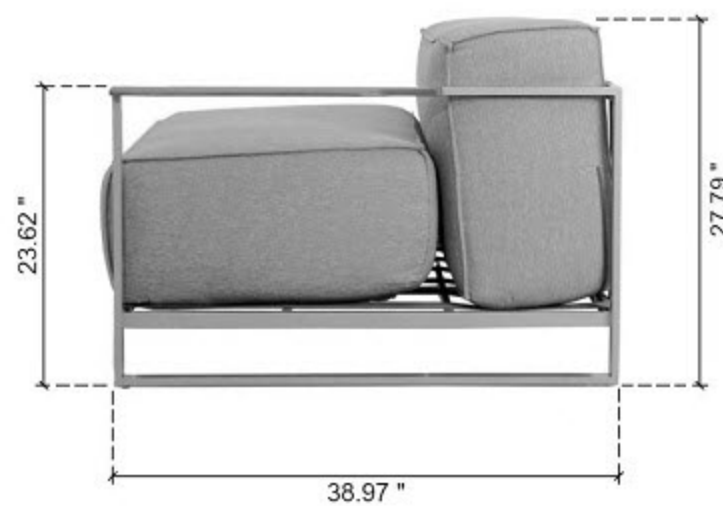

Right Sofa: 37.79" x 38.97" x 27.79"

Middle Sofa: 37.79" x 38.97" x 27.79"

Left Sofa: 37.79" x 38.97" x 27.79"

Arm Chair: 37.5" x 38.97" x 27.79"

Coffee Table: 59.84" x 33.07" x 11.81"