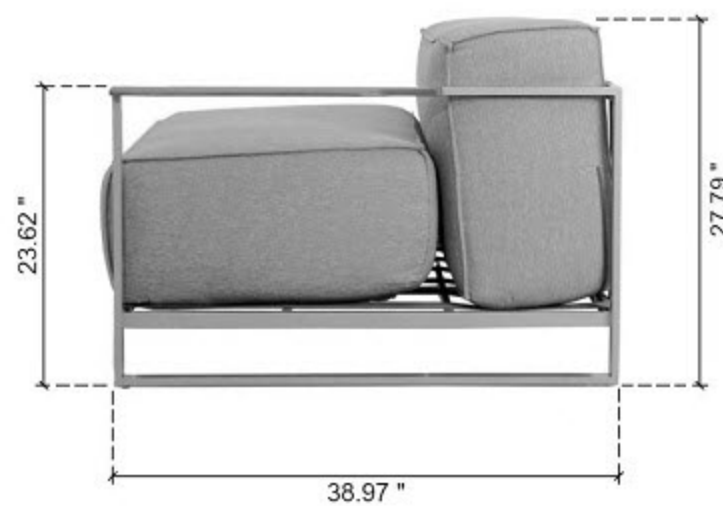

Right Sofa: 37.79" x 38.97" x 27.79"

Middle Sofa: 37.79" x 38.97" x 27.79"

Left Sofa: 37.79" x 38.97" x 27.79"

Pouf: 38.97" x 37.79" x 17.71"

Arm Chair: 37.5" x 38.97" x 27.79"

Side Table: 37.79" x 38.97" x 6.6"

Coffee Table: 59.84" x 33.07" x 11.81"