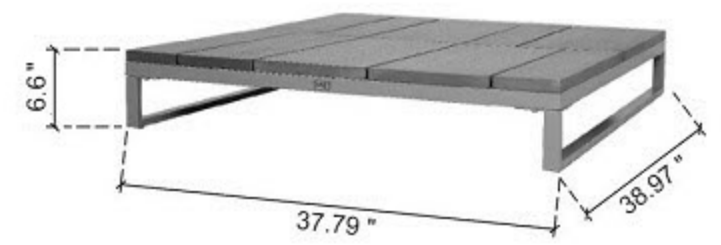

Right Sofa: 37.79" x 38.97" x 27.79"

Middle Sofa: 37.79" x 38.97" x 27.79"

Left Sofa: 37.79" x 38.97" x 27.79"

Pouf: 38.97" x 37.79" x 17.71"

Arm Chair: 37.5" x 38.97" x 27.79"

Side Table: 37.79" x 38.97" x 6.6"

Coffee Table: 59.84" x 33.07" x 11.81"