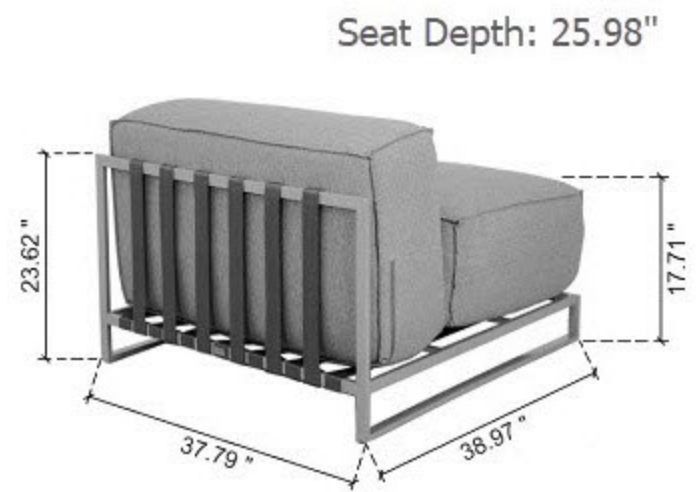

Right Sofa: 37.79" x 38.97" x 27.79"

Middle Sofa: 37.79" x 38.97" x 27.79"

Left Sofa: 37.79" x 38.97" x 27.79"

Pouf: 38.97" x 37.79" x 17.71"

Arm Chair: 37.5" x 38.97" x 27.79"

Side Table: 37.79" x 38.97" x 6.6"

Coffee Table: 59.84" x 33.07" x 11.81"