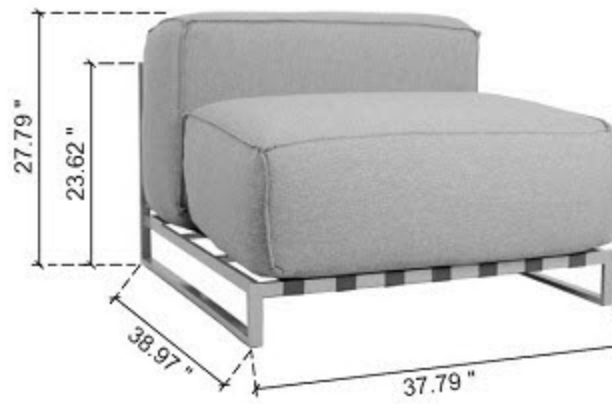

Right Sofa: 37.79" x 38.97" x 27.79"

Middle Sofa: 37.79" x 38.97" x 27.79"

Left Sofa: 37.79" x 38.97" x 27.79"

Pouf: 38.97" x 37.79" x 17.71"

Arm Chair: 37.5" x 38.97" x 27.79"

Side Table: 37.79" x 38.97" x 6.6"

Coffee Table: 59.84" x 33.07" x 11.81"