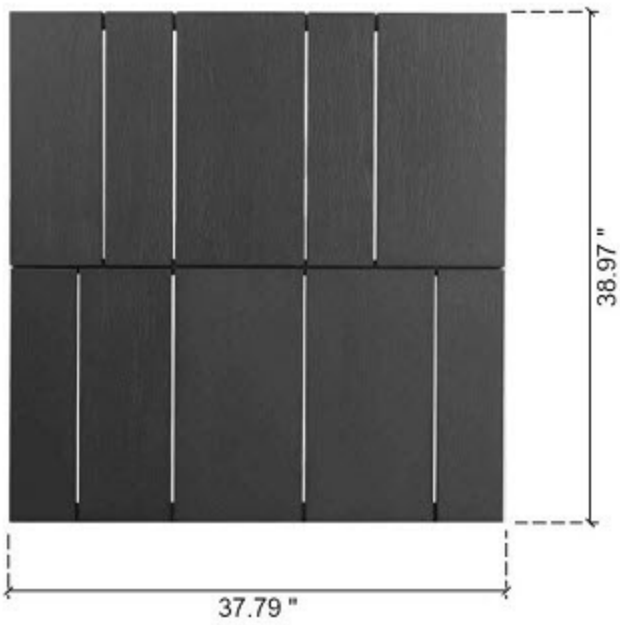

Right Sofa: 37.79" x 38.97" x 27.79"

Middle Sofa: 37.79" x 38.97" x 27.79"

Left Sofa: 37.79" x 38.97" x 27.79"

Pouf: 38.97" x 37.79" x 17.71"

Arm Chair: 37.5" x 38.97" x 27.79"

Side Table: 37.79" x 38.97" x 6.6"

Coffee Table: 59.84" x 33.07" x 11.81"