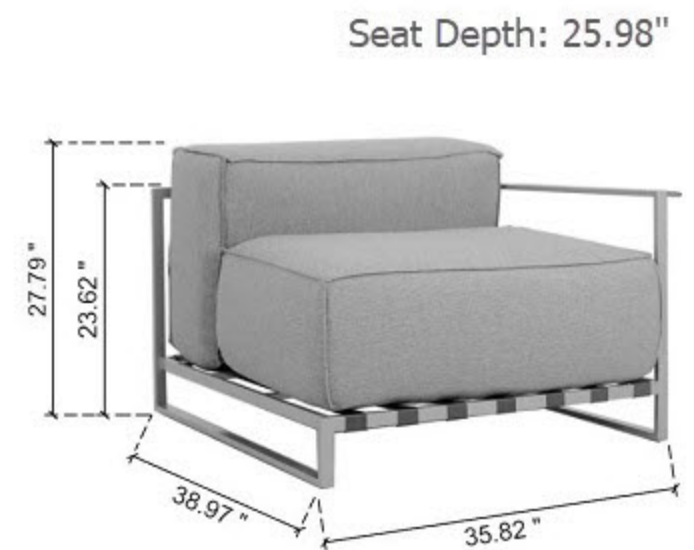

Right Sofa: 37.79" x 38.97" x 27.79"

Middle Sofa: 37.79" x 38.97" x 27.79"

Left Sofa: 37.79" x 38.97" x 27.79"

Pouf: 38.97" x 37.79" x 17.71"

Arm Chair: 37.5" x 38.97" x 27.79"

Side Table: 37.79" x 38.97" x 6.6"

Coffee Table: 59.84" x 33.07" x 11.81"