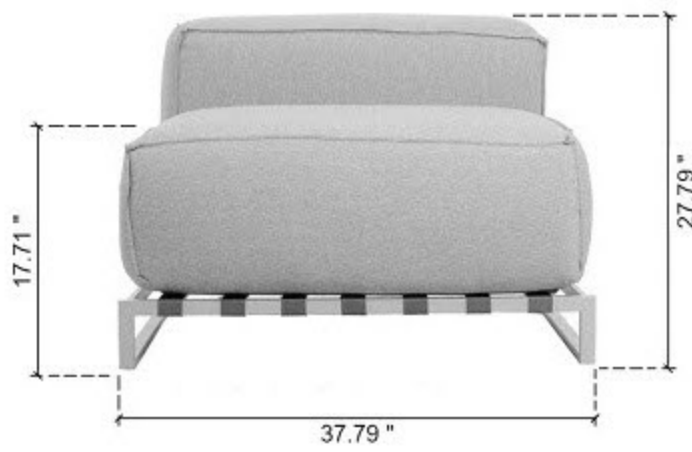

Right Sofa: 37.79" x 38.97" x 27.79"

Middle Sofa: 37.79" x 38.97" x 27.79"

Left Sofa: 37.79" x 38.97" x 27.79"

Pouf: 38.97" x 37.79" x 17.71"

Arm Chair: 37.5" x 38.97" x 27.79"

Side Table: 37.79" x 38.97" x 6.6"

Coffee Table: 59.84" x 33.07" x 11.81"