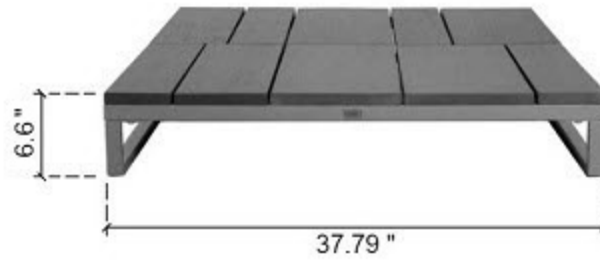

Right Sofa: 37.79" x 38.97" x 27.79"

Middle Sofa: 37.79" x 38.97" x 27.79"

Left Sofa: 37.79" x 38.97" x 27.79"

Pouf: 38.97" x 37.79" x 17.71"

Arm Chair: 37.5" x 38.97" x 27.79"

Side Table: 37.79" x 38.97" x 6.6"

Coffee Table: 59.84" x 33.07" x 11.81"