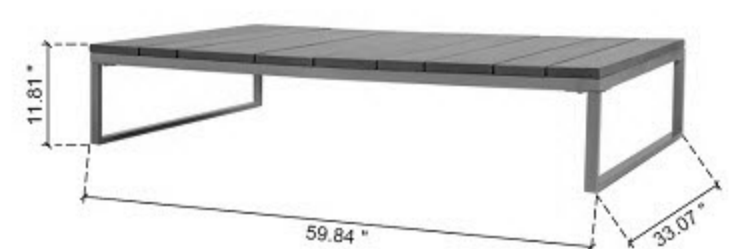

Right Sofa: 37.79" x 38.97" x 27.79"

Middle Sofa: 37.79" x 38.97" x 27.79"

Left Sofa: 37.79" x 38.97" x 27.79"

Pouf: 38.97" x 37.79" x 17.71"

Arm Chair: 37.5" x 38.97" x 27.79"

Side Table: 37.79" x 38.97" x 6.6"

Coffee Table: 59.84" x 33.07" x 11.81"