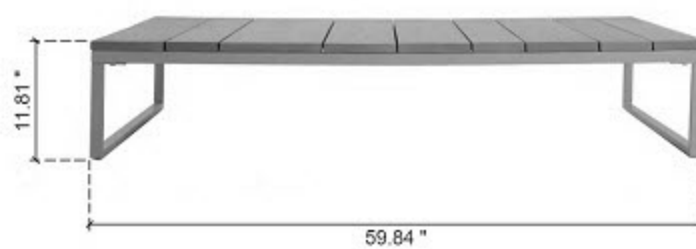

Right Sofa: 37.79" x 38.97" x 27.79"

Middle Sofa: 37.79" x 38.97" x 27.79"

Left Sofa: 37.79" x 38.97" x 27.79"

Pouf: 38.97" x 37.79" x 17.71"

Arm Chair: 37.5" x 38.97" x 27.79"

Side Table: 37.79" x 38.97" x 6.6"

Coffee Table: 59.84" x 33.07" x 11.81"