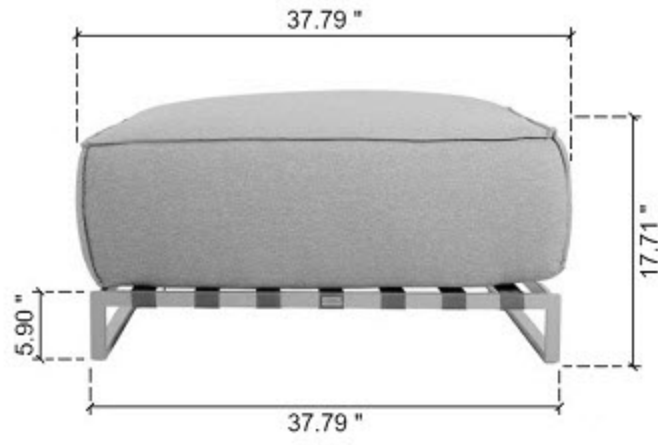

Right Sofa: 37.79" x 38.97" x 27.79"

Middle Sofa: 37.79" x 38.97" x 27.79"

Left Sofa: 37.79" x 38.97" x 27.79"

Pouf: 38.97" x 37.79" x 17.71"

Arm Chair: 37.5" x 38.97" x 27.79"

Side Table: 37.79" x 38.97" x 6.6"

Coffee Table: 59.84" x 33.07" x 11.81"