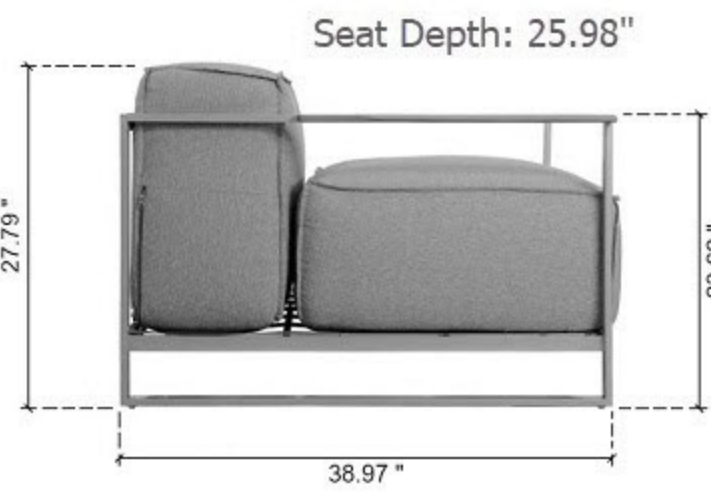

Right Sofa: 37.79" x 38.97" x 27.79"

Middle Sofa: 37.79" x 38.97" x 27.79"

Left Sofa: 37.79" x 38.97" x 27.79"

Pouf: 38.97" x 37.79" x 17.71"

Arm Chair: 37.5" x 38.97" x 27.79"

Side Table: 37.79" x 38.97" x 6.6"

Coffee Table: 59.84" x 33.07" x 11.81"