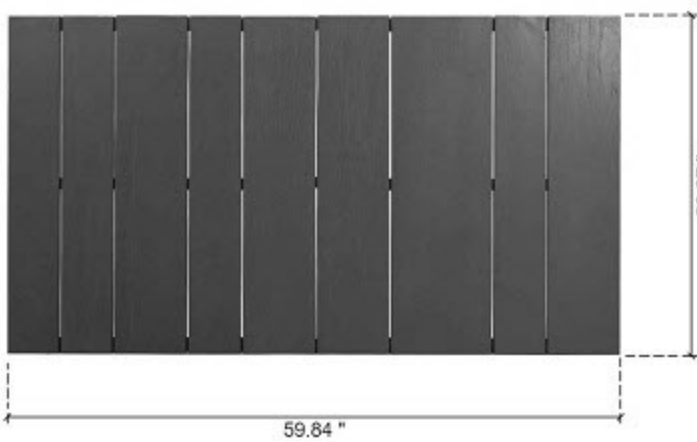

Right Sofa: 37.79" x 38.97" x 27.79"

Middle Sofa: 37.79" x 38.97" x 27.79"

Left Sofa: 37.79" x 38.97" x 27.79"

Pouf: 38.97" x 37.79" x 17.71"

Arm Chair: 37.5" x 38.97" x 27.79"

Side Table: 37.79" x 38.97" x 6.6"

Coffee Table: 59.84" x 33.07" x 11.81"