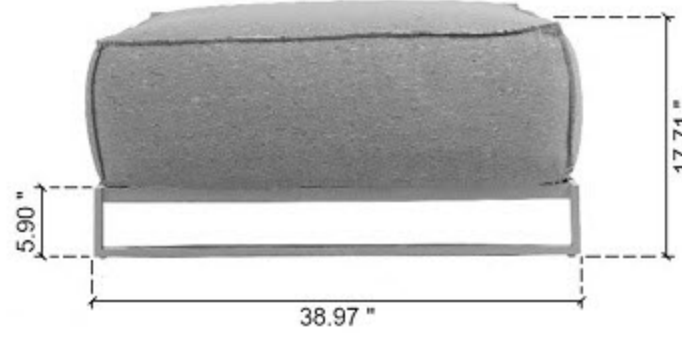

Right Sofa: 37.79" x 38.97" x 27.79"

Middle Sofa: 37.79" x 38.97" x 27.79"

Left Sofa: 37.79" x 38.97" x 27.79"

Pouf: 38.97" x 37.79" x 17.71"

Arm Chair: 37.5" x 38.97" x 27.79"

Side Table: 37.79" x 38.97" x 6.6"

Coffee Table: 59.84" x 33.07" x 11.81"