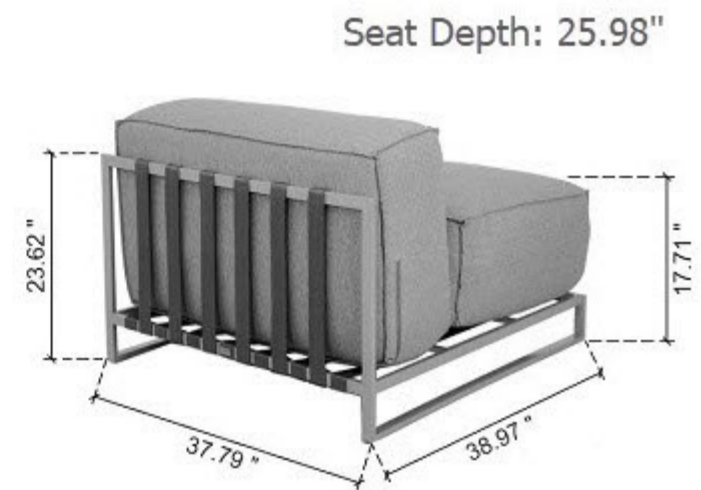

Left Sofa: 37.79" x 38.97" x 27.79"

Middle Sofa: 37.79" x 38.97" x 27.79"

Seat Depth: 25.98"

Corner Sofa: 38.97" x 38.97" x 27.79"

Arm Chair: 37.5" x 38.97" x 27.79"

Side Table: 37.79" x 38.97" x 6.6"

Coffee Table: 59.84" x 33.07" x 11.81"