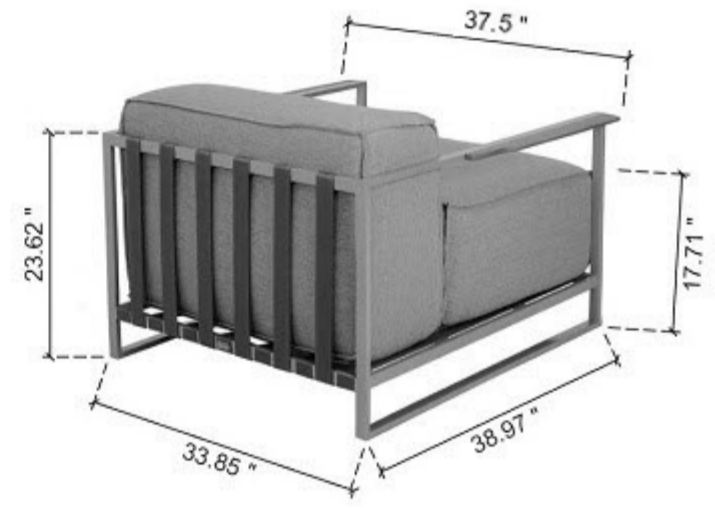

Left Sofa: 37.79" x 38.97" x 27.79"

Middle Sofa: 37.79" x 38.97" x 27.79"

Seat Depth: 25.98"

Corner Sofa: 38.97" x 38.97" x 27.79"

Arm Chair: 37.5" x 38.97" x 27.79"

Side Table: 37.79" x 38.97" x 6.6"

Coffee Table: 59.84" x 33.07" x 11.81"