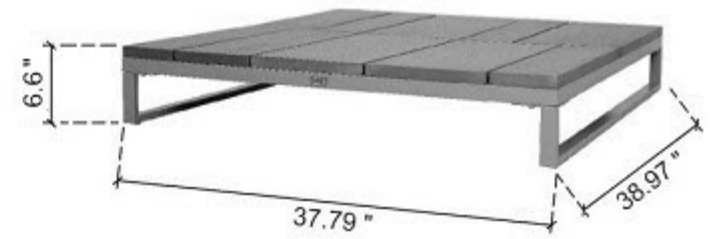

Left Sofa: 37.79" x 38.97" x 27.79"

Middle Sofa: 37.79" x 38.97" x 27.79"

Seat Depth: 25.98"

Corner Sofa: 38.97" x 38.97" x 27.79"

Arm Chair: 37.5" x 38.97" x 27.79"

Side Table: 37.79" x 38.97" x 6.6"

Coffee Table: 59.84" x 33.07" x 11.81"