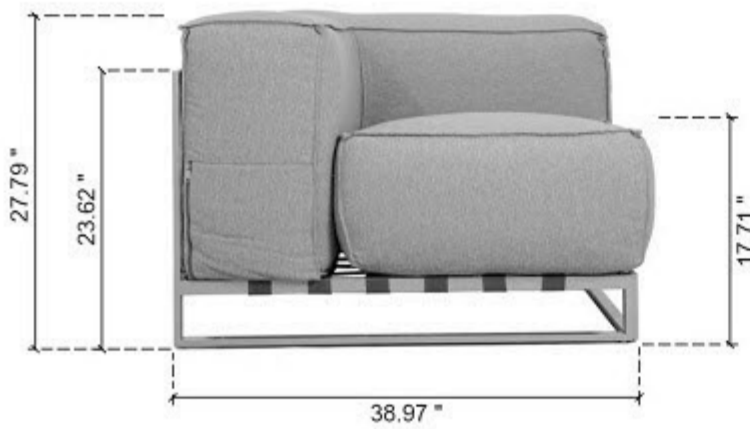

Left Sofa: 37.79" x 38.97" x 27.79"

Middle Sofa: 37.79" x 38.97" x 27.79"

Seat Depth: 25.98"

Corner Sofa: 38.97" x 38.97" x 27.79"

Arm Chair: 37.5" x 38.97" x 27.79"

Side Table: 37.79" x 38.97" x 6.6"

Coffee Table: 59.84" x 33.07" x 11.81"