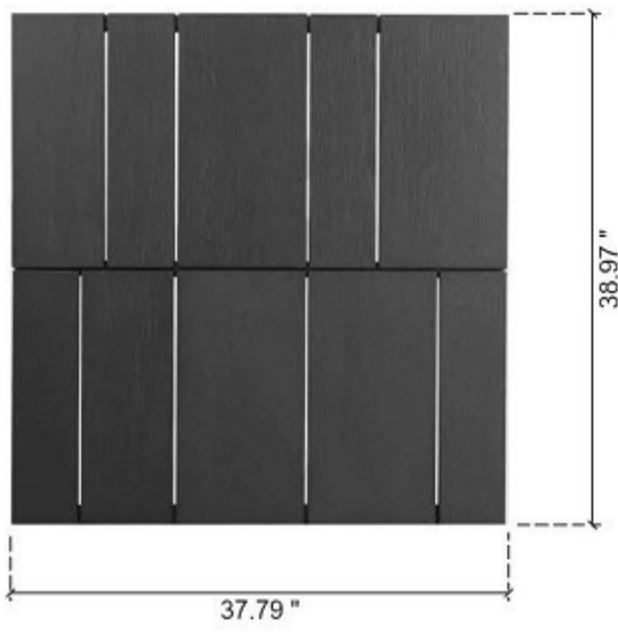

Left Sofa: 37.79" x 38.97" x 27.79"

Middle Sofa: 37.79" x 38.97" x 27.79"

Seat Depth: 25.98"

Corner Sofa: 38.97" x 38.97" x 27.79"

Arm Chair: 37.5" x 38.97" x 27.79"

Side Table: 37.79" x 38.97" x 6.6"

Coffee Table: 59.84" x 33.07" x 11.81"