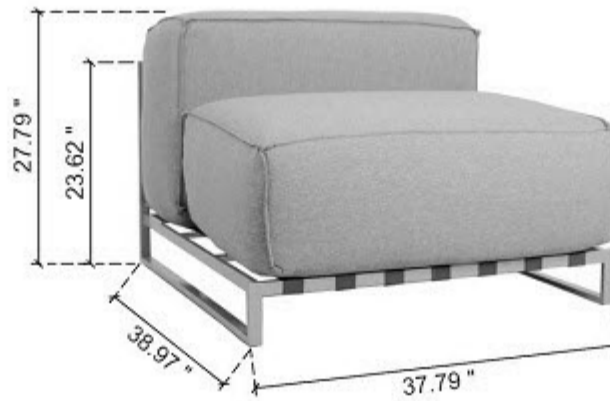

Left Sofa: 37.79" x 38.97" x 27.79"

Middle Sofa: 37.79" x 38.97" x 27.79"

Seat Depth: 25.98"

Corner Sofa: 38.97" x 38.97" x 27.79"

Arm Chair: 37.5" x 38.97" x 27.79"

Side Table: 37.79" x 38.97" x 6.6"

Coffee Table: 59.84" x 33.07" x 11.81"