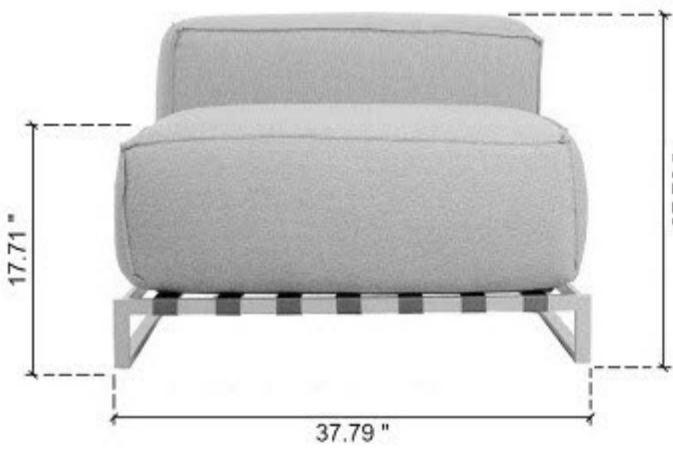

Left Sofa: 37.79" x 38.97" x 27.79"

Middle Sofa: 37.79" x 38.97" x 27.79"

Seat Depth: 25.98"

Corner Sofa: 38.97" x 38.97" x 27.79"

Arm Chair: 37.5" x 38.97" x 27.79"

Side Table: 37.79" x 38.97" x 6.6"

Coffee Table: 59.84" x 33.07" x 11.81"