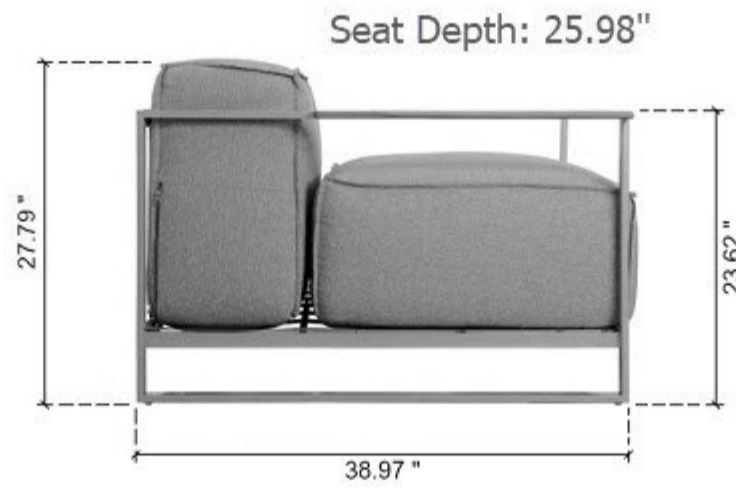

Left Sofa: 37.79" x 38.97" x 27.79"

Middle Sofa: 37.79" x 38.97" x 27.79"

Seat Depth: 25.98"

Corner Sofa: 38.97" x 38.97" x 27.79"

Arm Chair: 37.5" x 38.97" x 27.79"

Side Table: 37.79" x 38.97" x 6.6"

Coffee Table: 59.84" x 33.07" x 11.81"