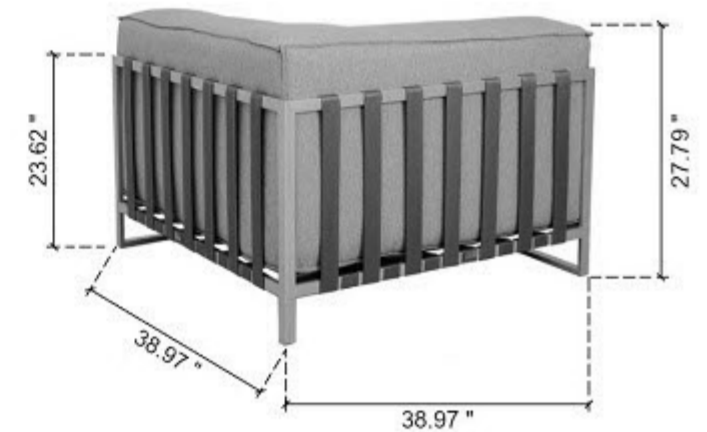

Left Sofa: 37.79" x 38.97" x 27.79"

Middle Sofa: 37.79" x 38.97" x 27.79"

Seat Depth: 25.98"

Corner Sofa: 38.97" x 38.97" x 27.79"

Arm Chair: 37.5" x 38.97" x 27.79"

Side Table: 37.79" x 38.97" x 6.6"

Coffee Table: 59.84" x 33.07" x 11.81"