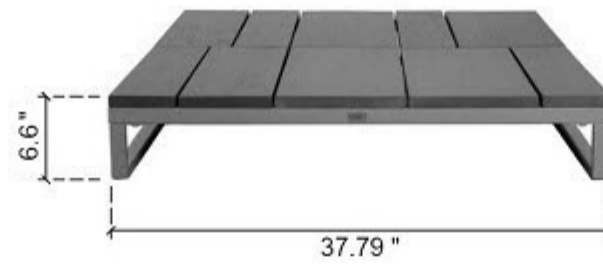

Left Sofa: 37.79" x 38.97" x 27.79"

Middle Sofa: 37.79" x 38.97" x 27.79"

Seat Depth: 25.98"

Corner Sofa: 38.97" x 38.97" x 27.79"

Arm Chair: 37.5" x 38.97" x 27.79"

Side Table: 37.79" x 38.97" x 6.6"

Coffee Table: 59.84" x 33.07" x 11.81"