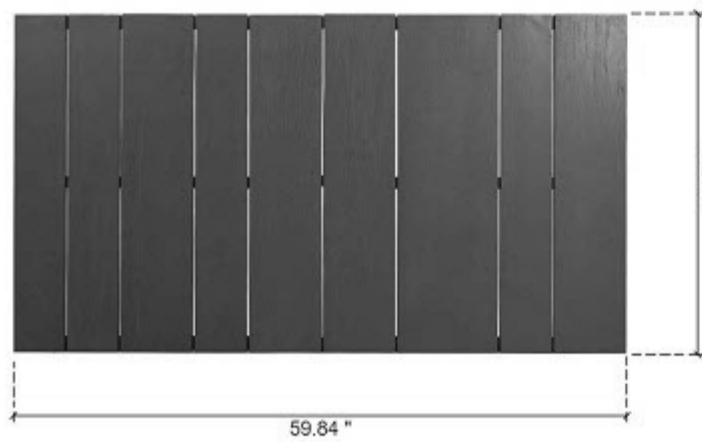

Left Sofa: 37.79" x 38.97" x 27.79"

Middle Sofa: 37.79" x 38.97" x 27.79"

Seat Depth: 25.98"

Corner Sofa: 38.97" x 38.97" x 27.79"

Arm Chair: 37.5" x 38.97" x 27.79"

Side Table: 37.79" x 38.97" x 6.6"

Coffee Table: 59.84" x 33.07" x 11.81"