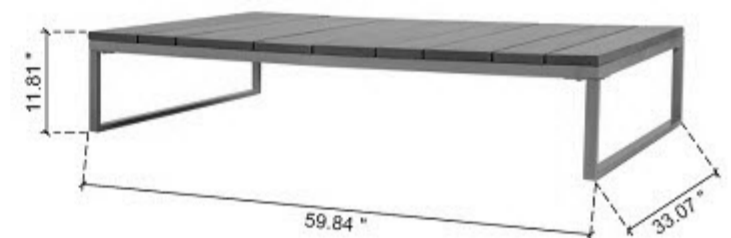

Left Sofa: 37.79" x 38.97" x 27.79"

Middle Sofa: 37.79" x 38.97" x 27.79"

Seat Depth: 25.98"

Corner Sofa: 38.97" x 38.97" x 27.79"

Arm Chair: 37.5" x 38.97" x 27.79"

Side Table: 37.79" x 38.97" x 6.6"

Coffee Table: 59.84" x 33.07" x 11.81"