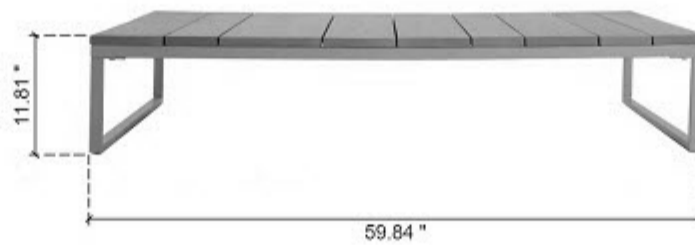

Left Sofa: 37.79" x 38.97" x 27.79"

Middle Sofa: 37.79" x 38.97" x 27.79"

Seat Depth: 25.98"

Corner Sofa: 38.97" x 38.97" x 27.79"

Arm Chair: 37.5" x 38.97" x 27.79"

Side Table: 37.79" x 38.97" x 6.6"

Coffee Table: 59.84" x 33.07" x 11.81"