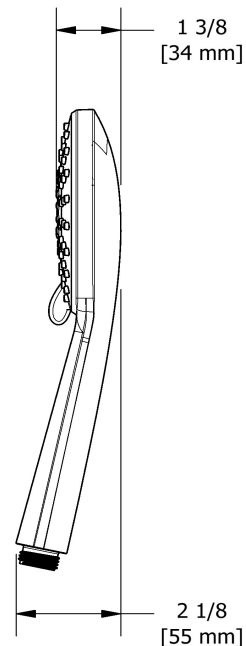

Sizes, models and finishes may differ from those presented.

Warranty

This **Riobel Inc.** product you have purchased carries a Limited Lifetime Warranty on the chrome, PVD finish, blacks and all working parts and is guaranteed from the initial purchase date against all manufacturing defects. All other finishes, including plastic components, are guaranteed for one year. All electric and/or electronic parts are covered by a 5-year limited warranty.

Customer Service

Ontario, West Canada : 888-287-5354 Quebec, Maritimes, United States : 866-473-8442