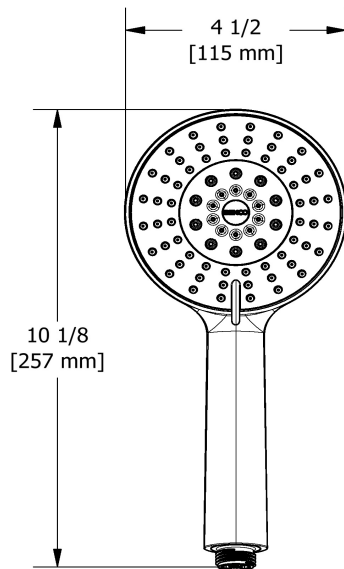

Sizes, models and finishes may differ from those presented.

Warranty

This **Riobel Inc.** product you have purchased carries a Limited Lifetime Warranty on the chrome, PVD finish, blacks and all working parts and is guaranteed from the initial purchase date against all manufacturing defects. All other finishes, including plastic components, are guaranteed for one year. All electric and/or electronic parts are covered by a 5-year limited warranty.

Customer Service

Ontario, West Canada : 888-287-5354 Quebec, Maritimes, United States : 866-473-8442