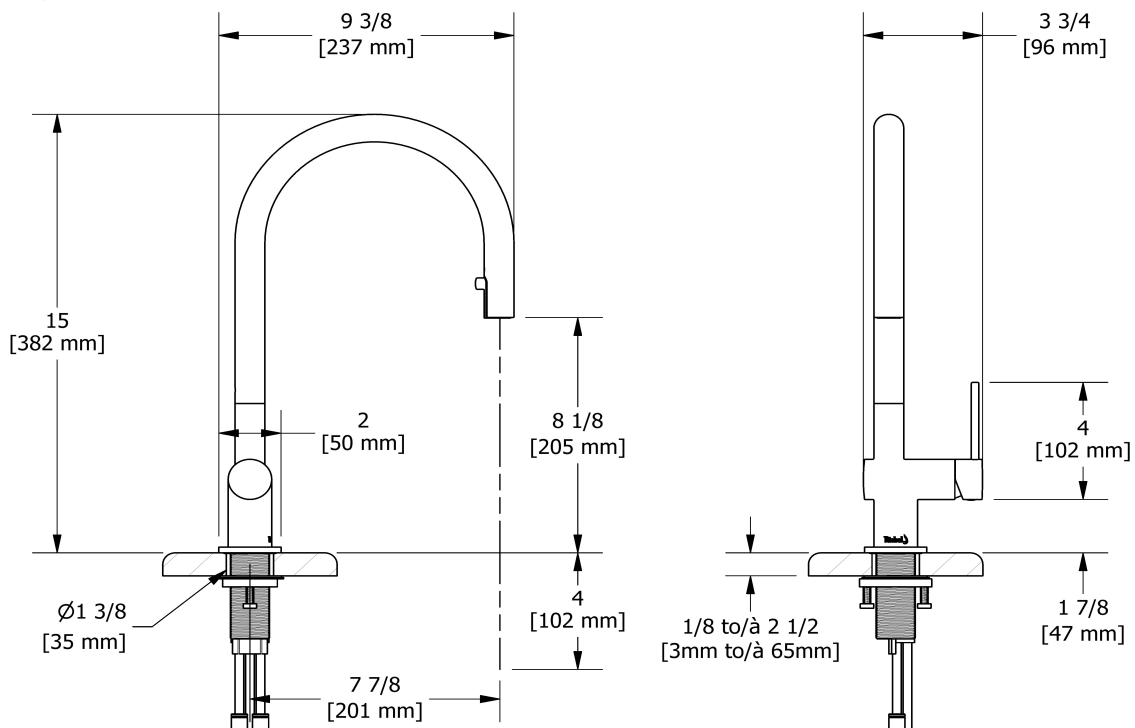

Azure kitchen faucet with spray
AZ101

UPC®

Specifications

Descriptions

- Ceramic cartridge
- 1-jet pull-down spray
- 3/8" speedway compression
- Silent braided nylon hose

Available colors

- C : Chrome
- SS : Stainless Steel (PVD)

Available flows

- 6.7 L/min, 1.8 gpm (US) 60psi
- 3.7 L/min, 1 gpm (US) 60psi (**AZ101-10**)

Certifications

- CSA B125.1
- NSF/ANSI standard 61 and 372
- ASME A112.18.1

Sizes, models and finishes may differ from those presented.