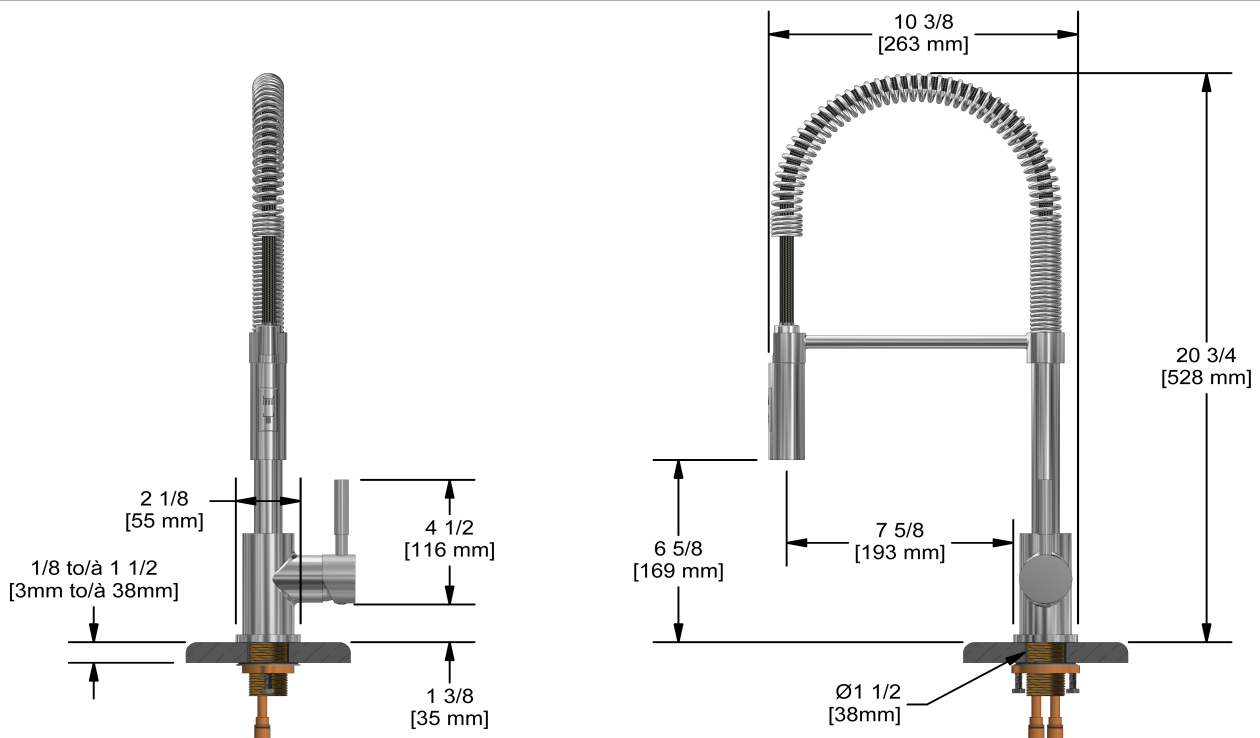

Certifications

- CSA B125.1
- NSF/ANSI standard 61 and 372
- ASME A112.18.1
- CMR248 Approval
- DOE