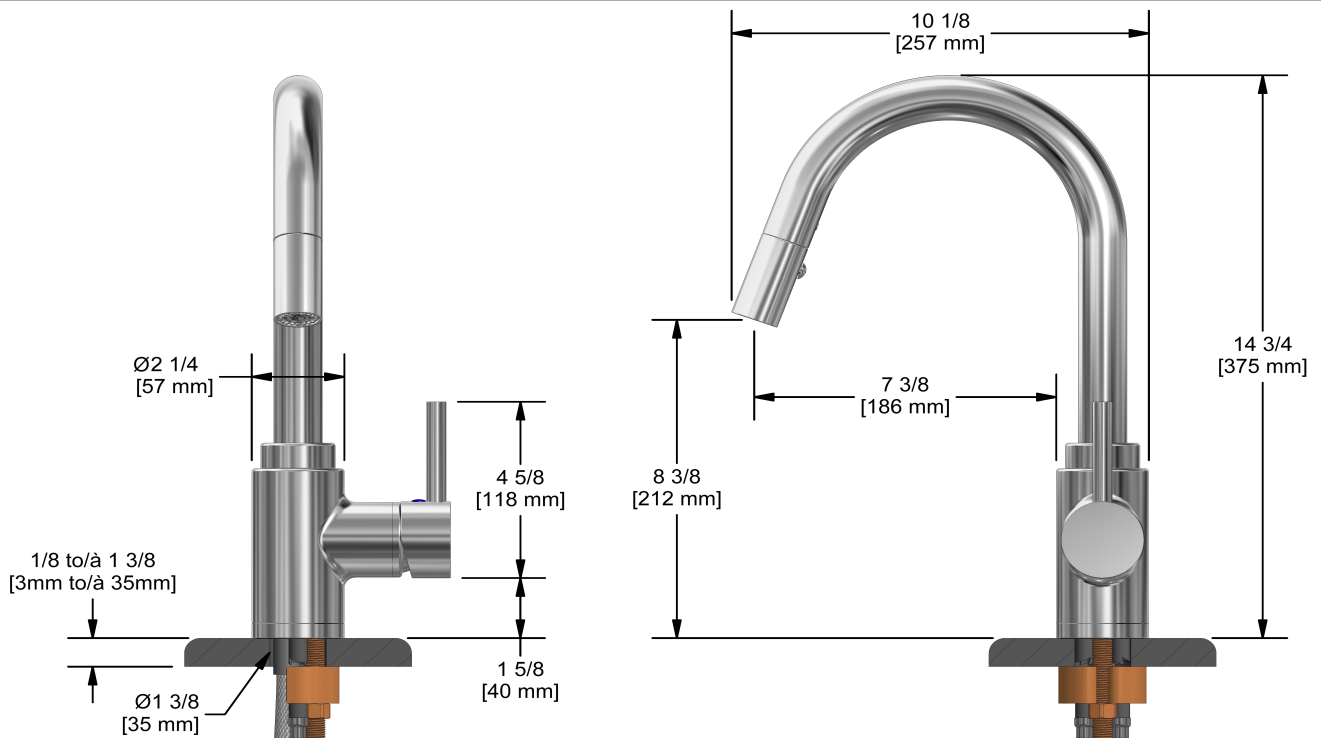

Sizes, models and finishes may differ from those presented.

Warranty

This **Riobel Inc.** product you have purchased carries a Limited Lifetime Warranty on the chrome, PVD finish, blacks and all working parts and is guaranteed from the initial purchase date against all manufacturing defects. All other finishes, including plastic components, are guaranteed for one year. All electric and/or electronic parts are covered by a 5-year limited warranty.

Customer Service

Ontario, West Canada : 888-287-5354 Quebec, Maritimes, United States : 866-473-8442