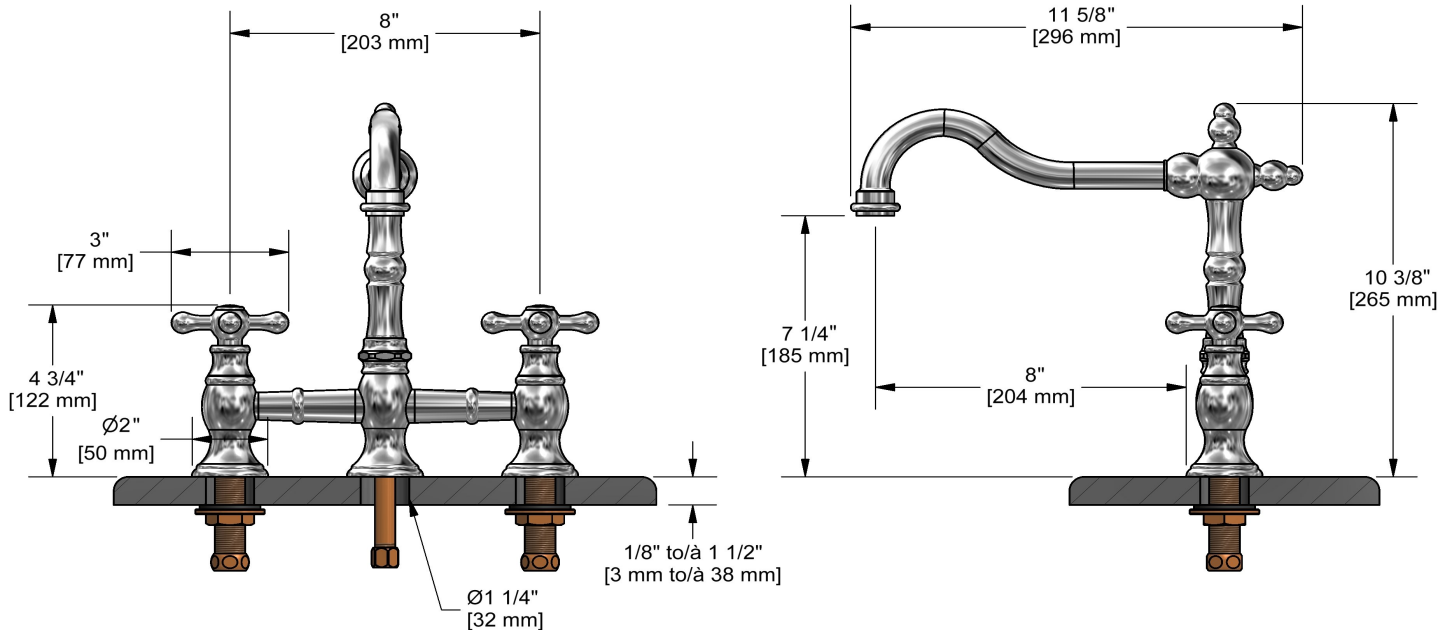

Certifications

- CSA B125.1
- NSF/ANSI standard 61 and 372
- ASME A112.18.1
- CMR248 Approval

UPC®