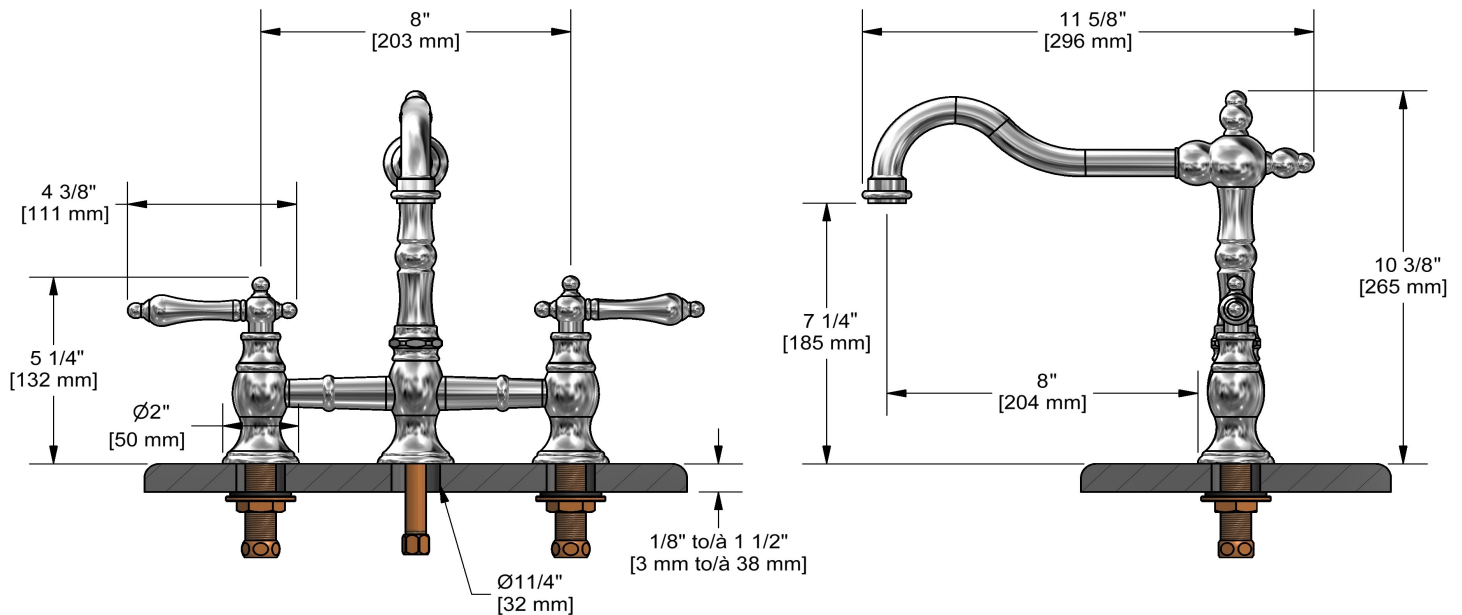

Sizes, models and finishes may differ from those presented.

Warranty

This **Riobel Inc.** product you have purchased carries a Limited Lifetime Warranty on the chrome, PVD finish, blacks and all working parts and is guaranteed from the initial purchase date against all manufacturing defects. All other finishes, including plastic components, are guaranteed for one year. All electric and/or electronic parts are covered by a 5-year limited warranty.

Customer Service

Ontario, West Canada : 888-287-5354 Quebec, Maritimes, United States : 866-473-8442