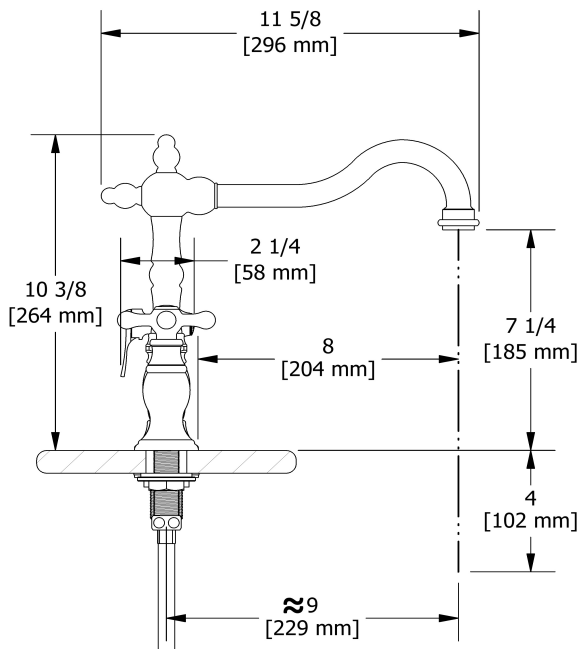

Sizes, models and finishes may differ from those presented.

Warranty

This **Riobel Inc.** product you have purchased carries a Limited Lifetime Warranty on the chrome, PVD finish, blacks and all working parts and is guaranteed from the initial purchase date against all manufacturing defects. All other finishes, including plastic components, are guaranteed for one year. All electric and/or electronic parts are covered by a 5-year limited warranty.

Customer Service

Ontario, West Canada : 888-287-5354 Quebec, Maritimes, United States : 866-473-8442