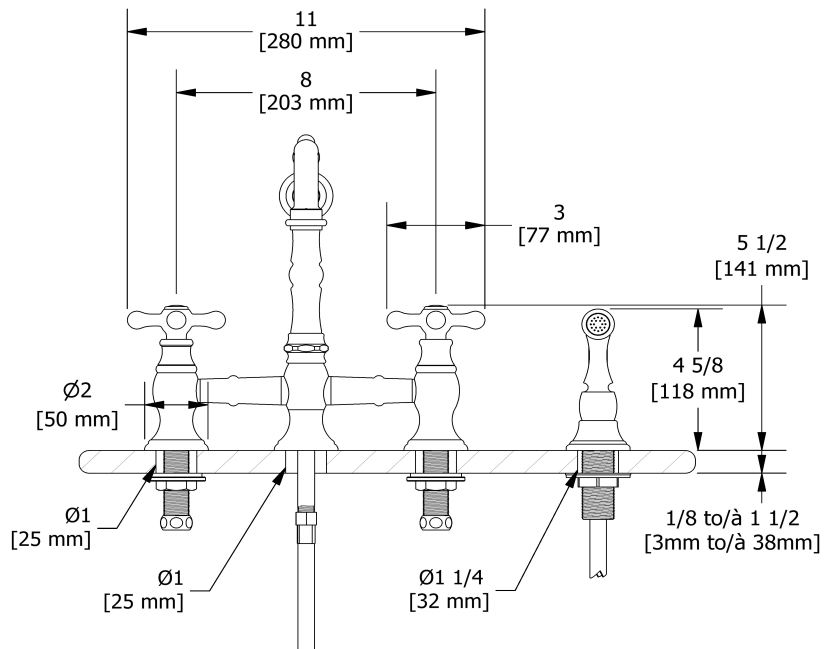

Sizes, models and finishes may differ from those presented.

Warranty

This **Riobel Inc.** product you have purchased carries a Limited Lifetime Warranty on the chrome, PVD finish, blacks and all working parts and is guaranteed from the initial purchase date against all manufacturing defects. All other finishes, including plastic components, are guaranteed for one year. All electric and/or electronic parts are covered by a 5-year limited warranty.

Customer Service

Ontario, West Canada : 888-287-5354 Quebec, Maritimes, United States : 866-473-8442