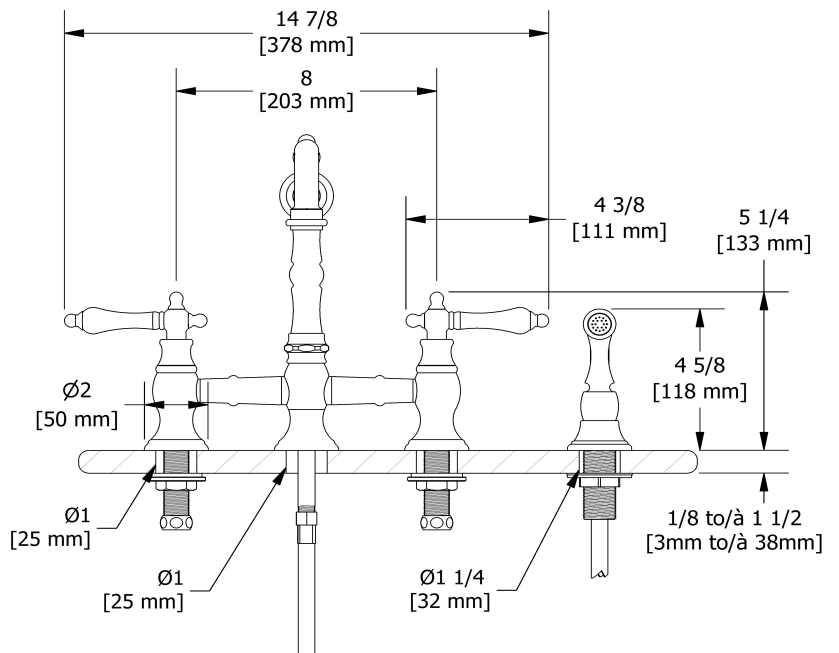

Bridge kitchen faucet with spray
BR400L

Specifications

Descriptions

- Ceramic cartridge
- 1/2" inlet male NPT
- 1-jet pull-out spray

Available colors

- C : Chrome
- BN : Brushed Nickel (PVD)
- BG : Brushed Gold (PVD)

Available flow

- 8.3 L/min, 2.2 gpm (US) 60psi

Certifications

- CSA B125.1
- NSF/ANSI standard 61 and 372
- ASME A112.18.1
- CMR248 Approval

UPC®

Sizes, models and finishes may differ from those presented.