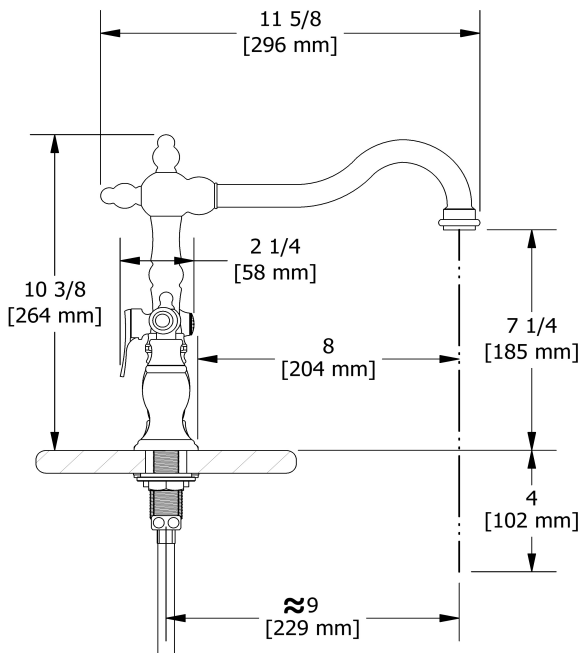

Bridge kitchen faucet with spray
BR400L

Specifications

Descriptions

- Ceramic cartridge
- 1/2" inlet male NPT
- 1-jet pull-out spray

Available colors

- C : Chrome
- BN : Brushed Nickel (PVD)
- BG : Brushed Gold (PVD)

Available flow

- 8.3 L/min, 2.2 gpm (US) 60psi

Certifications

- CSA B125.1
- NSF/ANSI standard 61 and 372
- ASME A112.18.1
- CMR248 Approval

UPC®

Sizes, models and finishes may differ from those presented.