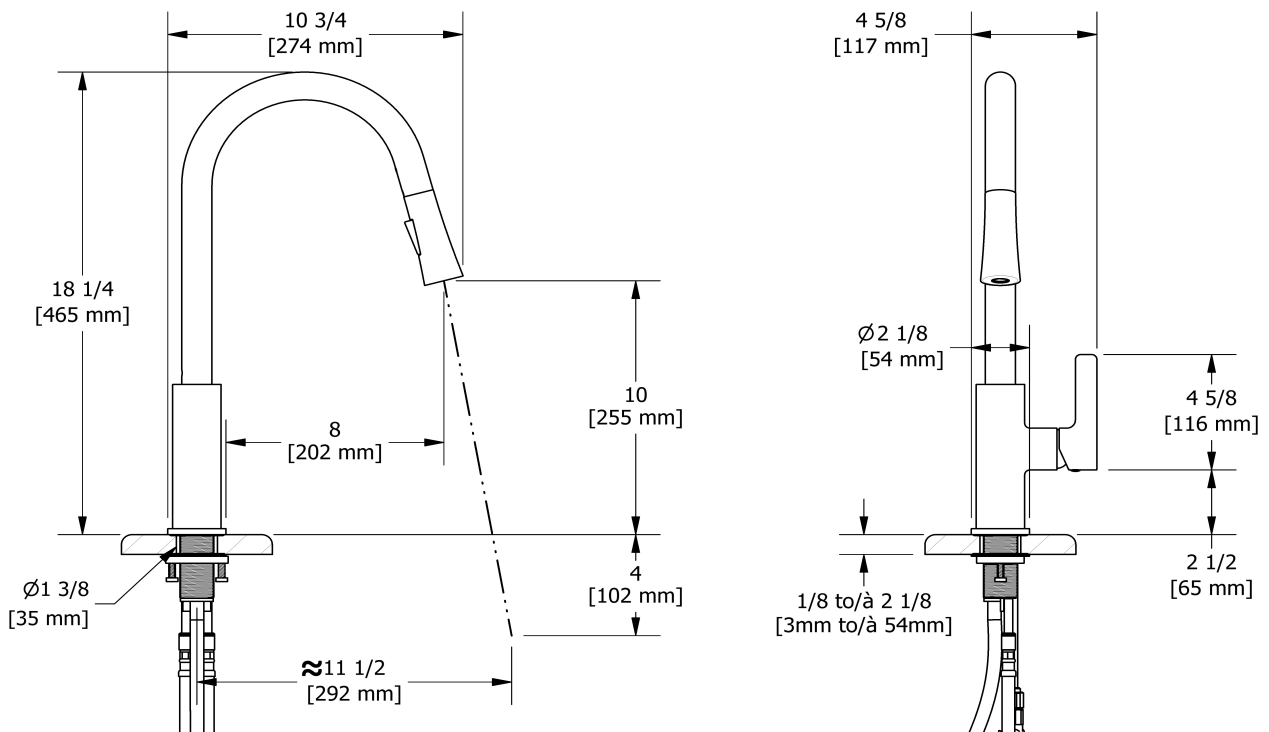

Pronto kitchen faucet with spray
PO101

Specifications

Descriptions

- 3/8" speedway compression
- 2-jet pull-down spray
- Ceramic cartridge
- Scale-free

Available flows

- 8.3 L/min, 2.2 gpm (US) 60psi
- 3.7 L/min, 1 gpm (US) 60psi (**PO101-10**)
- 5.69 L/min, 1.5 gpm (US) 60psi (**PO101-15**)