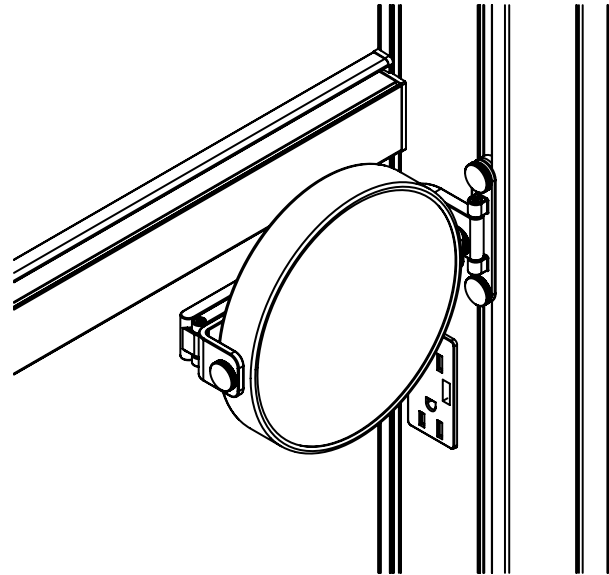

Features

- Simple tool-less installation, adjustment, and locking
- 5x magnification to help with detailed styling tasks
- Solid metal construction with a quality feel
- Framed mirror in a Matte Black finish
- Extends over 13" outside of the cabinet for ease of use
- Mirror can tilt +/- 25 degrees for better viewing
- Adjustable along vertical track
- Compact design can stow in front of HT-ORGKIT accessories

Compatibility

- M Series Reserve E2