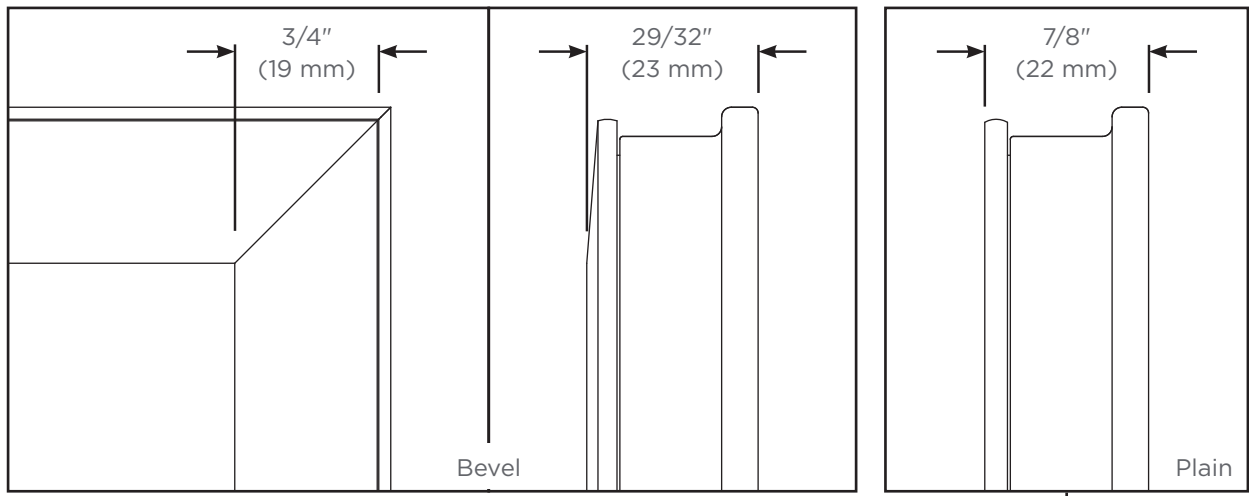

**Dimensions**

Height: 39-3/8" (1000 mm)  
 Width: 19-1/4" (489 mm)  
 Depth: 7/8" (22 mm)

**Options**

- Other widths / heights available
- Can be paired with other product lines:
  - M Cabinets (MC)
  - PL Cabinets (PL/P2C)
  - AiO Cabinets (AC)
  - Vitality Cabinets (YC)

Example: Cabinet to Mirror to Cabinet Arrangement

**Model Number Key**

<u>Modular</u>	<u>Mirror</u>	<u>Width</u>	<u>Height</u>	<u>Finish</u>
MOD	M	20	40	FP = Flat Polish FB = Flat Bevel

Front view

Side view