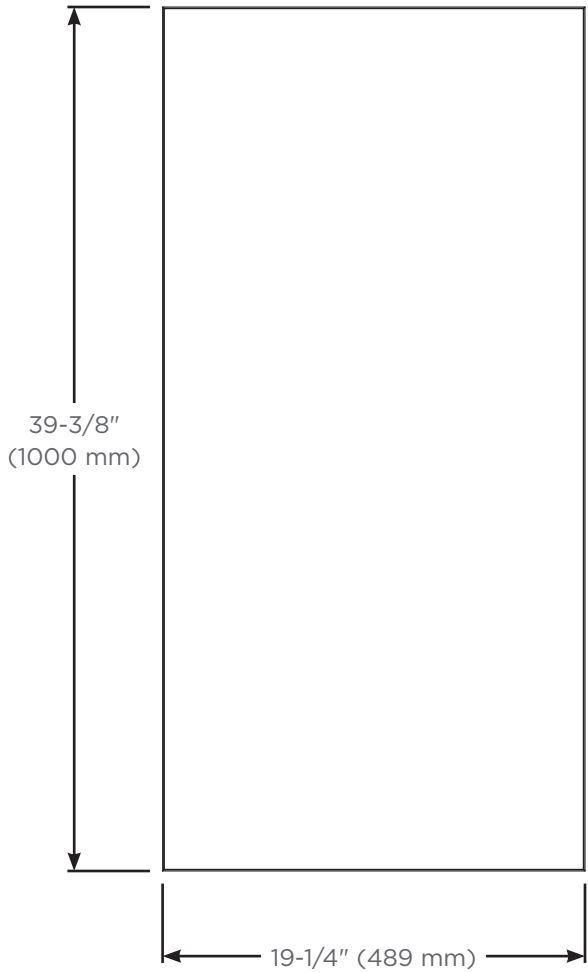

**Dimensions**

Height: 39-3/8" (1000 mm)  
 Width: 19-1/4" (489 mm)  
 Depth: 7/8" (22 mm)

**Options**

- Other widths / heights available
- Can be paired with other product lines:
  - M Cabinets (MC)
  - PL Cabinets (PL/P2C)
  - AiO Cabinets (AC)
  - Vitality Cabinets (YC)

Example: Cabinet to Mirror to Cabinet Arrangement

**Model Number Key**

<u>Modular</u>	<u>Mirror</u>	<u>Width</u>	<u>Height</u>	<u>Finish</u>
MOD	M	20	40	FP = Flat Polish FB = Flat Bevel

Front view

Side view