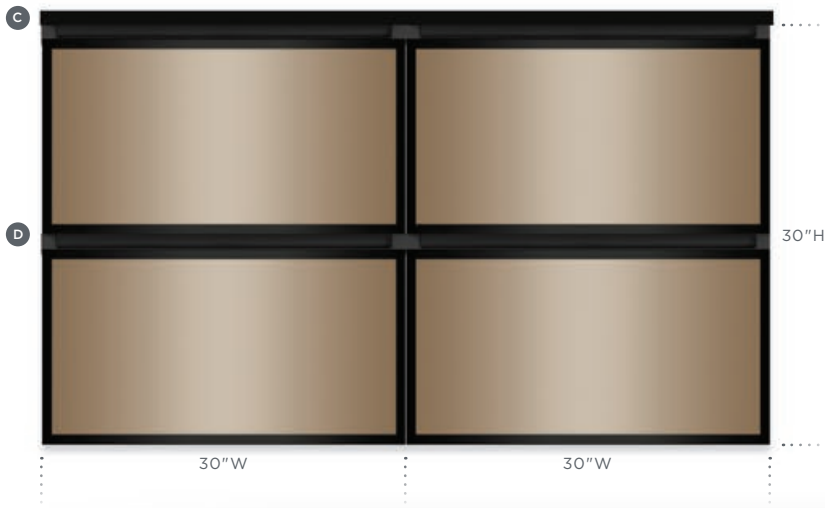

DEFINITION OF DAPPER

- **A** PROFILES LIGHTING (4000K) WITH MATTE BLACK FINISH
- **B** PROFILES MEDICINE CABINET WITH MATTE BLACK FINISH
- **C** ENGINEERED STONE VANITY TOP IN LAVA BLACK
- **D** PROFILES VANITY IN SATIN BRONZE WITH MATTE BLACK FINISH