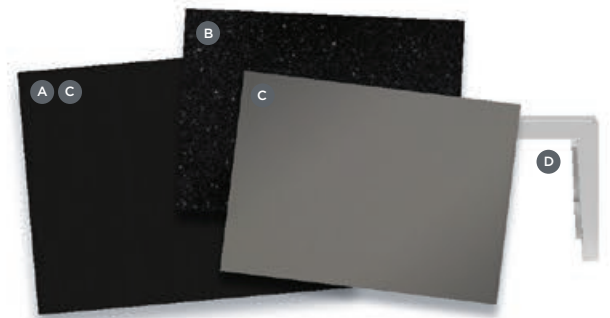

ELEGANCE WITH AN EDGE

- **A** PROFILES MEDICINE CABINET WITH MATTE BLACK FINISH
- **B** ENGINEERED STONE VANITY TOP IN LAVA BLACK
- **C** PROFILES VANITY IN TINTED GRAY MIRROR WITH MATTE BLACK FINISH
- **D** LEG ACCESSORY WITH POLISHED STAINLESS STEEL FINISH