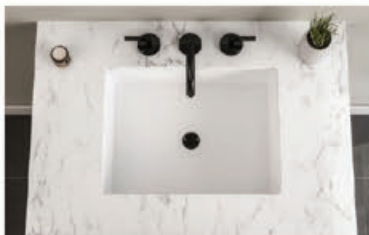

Plumbing  
Drawer

Full  
Drawer

11 Decorative  
Glass Options

Ganging Kits  
Available

**NEW!**  
False Fronts

Alcove Kits  
Available

Integrated Night Light in  
2700K (Warm) or 4000K  
(Cool) Color Temperature