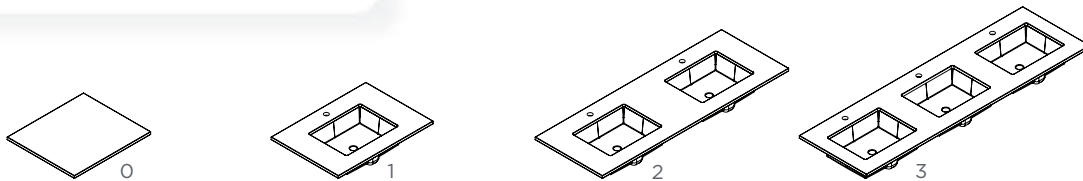

VANITY TOPS

A curated collection of stone and glass vanity tops, offered in a full range of colors and precut sizes for a precise fit with your Robern vanity or sink.

PRODUCT SELECTION

CONFIGURATION OPTIONS FOR ANY ROBERN VANITY

NUMBER OF SINKS