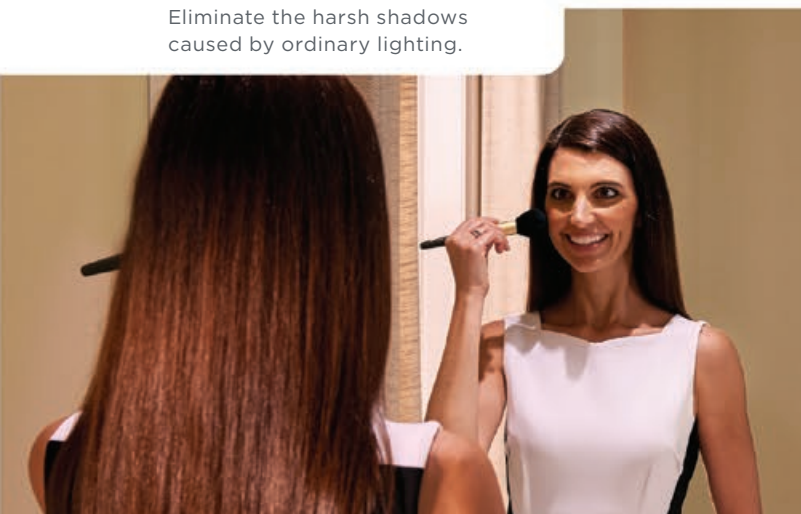

COLOR RENDERING INDEX (CRI) Profiles Lighting offers remarkably accurate color rendering at 90+ CRI, so you can see your truest reflection.

LIGHT DIRECTION AND OUTPUT

The right light is achieved by a combination of high lumen output and proper placement in relation to the face and body. Profiles Lighting has been carefully designed to enable you to see yourself in the best light:

- Eliminate dark shadows
- Experience bright, even task lighting
- See rich, saturated tone in your reflection
- Be confident that lighting stays consistent, even for close up tasks