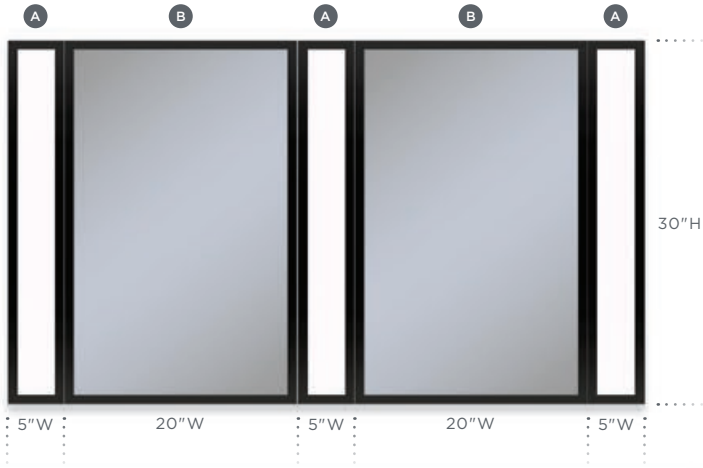

DEFINITION OF DAPPER

- **A** PROFILES LIGHTING (4000K) WITH MATTE BLACK FINISH
- **B** PROFILES MEDICINE CABINET WITH MATTE BLACK FINISH
- **C** ENGINEERED STONE VANITY TOP IN LAVA BLACK
- **D** PROFILES VANITY IN SATIN BRONZE WITH MATTE BLACK FINISH