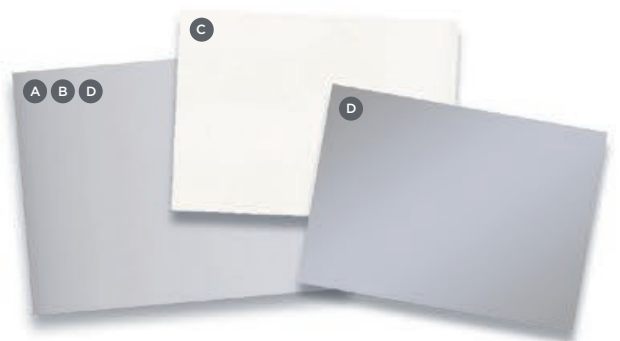

BLANK SLATE

- **A** PROFILES LIGHTING (4000K) WITH CHROME FINISH
- **B** PROFILES MEDICINE CABINET WITH CHROME FINISH
- **C** ENGINEERED STONE VANITY TOP IN WHITE ZEUS EXTREME
- **D** PROFILES VANITY IN MIRROR WITH CHROME FINISH