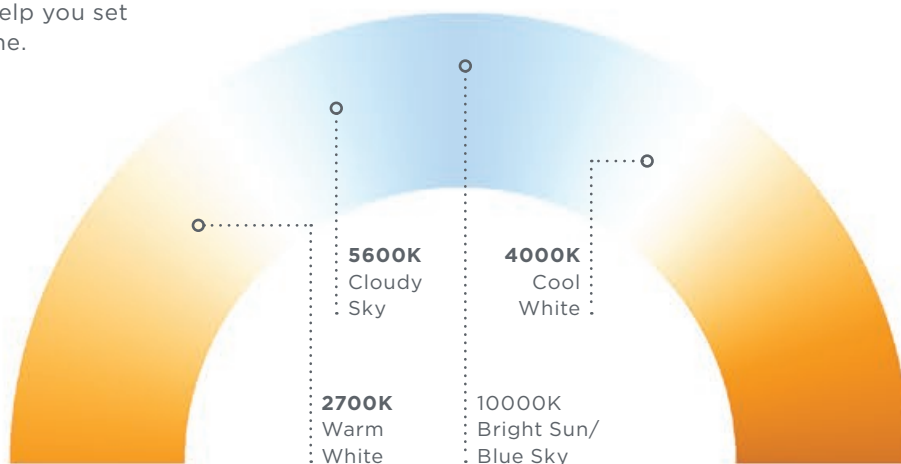

LIGHTING

QUALITY OF LIGHT

Discover how quality task lighting can transform your routine. The Profiles Lighting Collection offers the best LED lighting output in its class — bright enough for precise tasks, dimmable for a relaxing bath, with precise color rendering and an even, consistent glow.

LED COLOR TEMPERATURE (KELVIN)

Three options help you set your perfect tone.

2700 KELVIN

WARM WHITE LED LIGHTING
Warm, relaxing tones (2700K) replicate indoor light to help you unwind before bed or ease into your morning.

4000 KELVIN

COOL WHITE LED LIGHTING
Cool, invigorating tones (4000K) simulate bright daylight to jumpstart your day and provide ideal task lighting.

VARIABLE

ADJUSTABLE LED LIGHTING
Variable lighting option lets you fine-tune your color temperature between warm (2700K) and cool (5600K) tones.