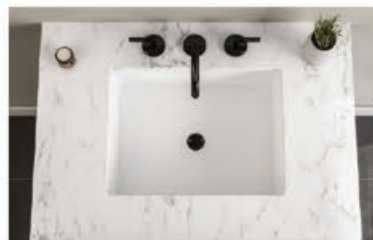

Integrated Night
Light Option
(top drawer only)
and Add-On
Light Accessory

Engineered
Stone and
Glass Vanity
Tops Available,
see page 16