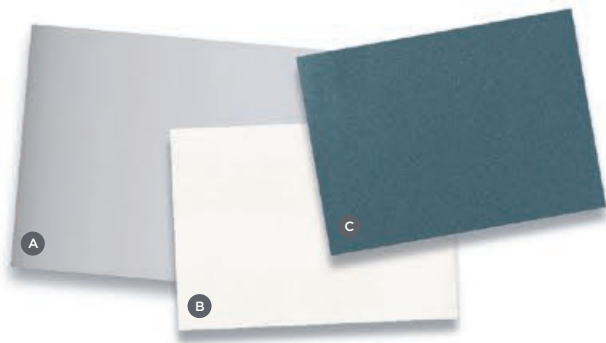

CALMING INFLUENCE

- A POLISHED NICKEL (PROFILES FRAME)
- B QUARTZ WHITE (VANITY TOP)
- C BEACH (VANITY GLASS)

POLISHED NICKEL

NATURAL LUXE

- A POLISHED NICKEL (PROFILES FRAME)
- B QUARTZ WHITE (VANITY TOP)
- C SATIN BRONZE (VANITY GLASS)