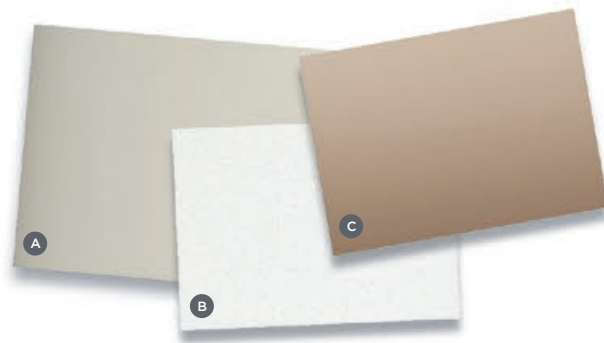

KALLISTA.

POLISHED CHROME

KOHLER

POLISHED CHROME

KALLISTA.

SILVER NICKEL &
STERLING SILVER

KOHLER

VIBRANT® POLISHED NICKEL