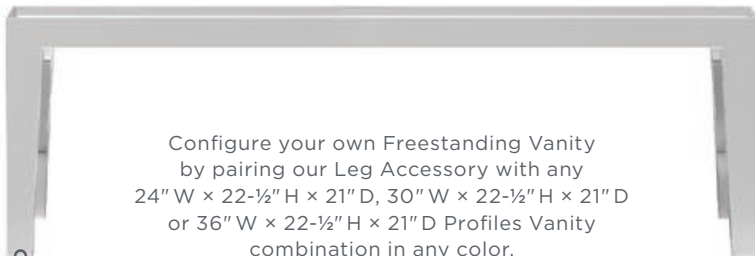

### LEG ACCESSORY FINISH

POLISHED STAINLESS STEEL

Configure your own Freestanding Vanity  
by pairing our Leg Accessory with any  
24" W × 22-½" H × 21" D, 30" W × 22-½" H × 21" D  
or 36" W × 22-½" H × 21" D Profiles Vanity  
combination in any color.