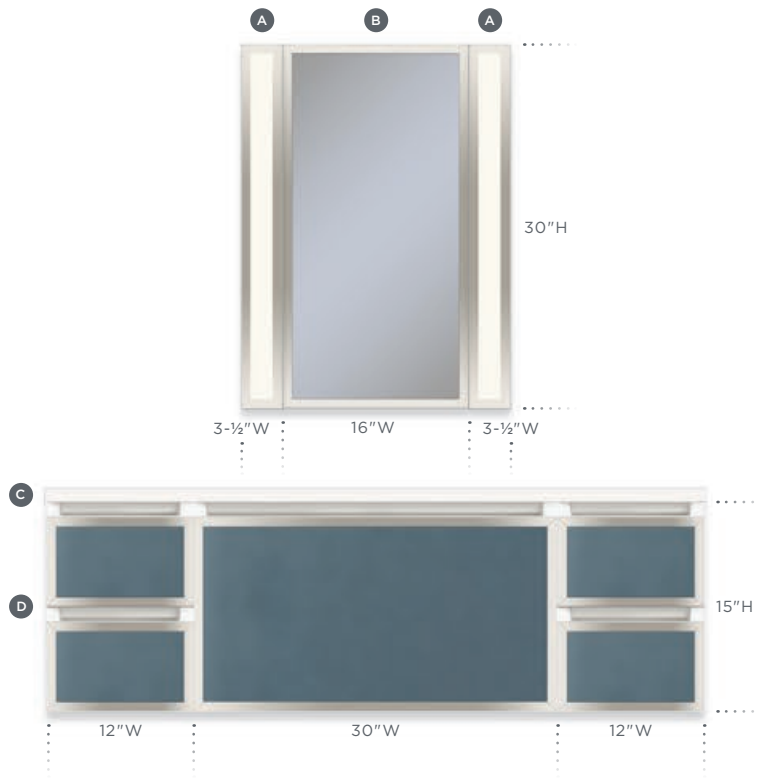

PERFECT PAIRINGS

SAIL AWAY

- **A** PROFILES LIGHTING (2700K) WITH POLISHED NICKEL FINISH
- **B** PROFILES MEDICINE CABINET WITH POLISHED NICKEL FINISH
- **C** ENGINEERED STONE VANITY TOP IN WHITE ZEUS EXTREME
- **D** PROFILES VANITY IN OCEAN WITH POLISHED NICKEL FINISH