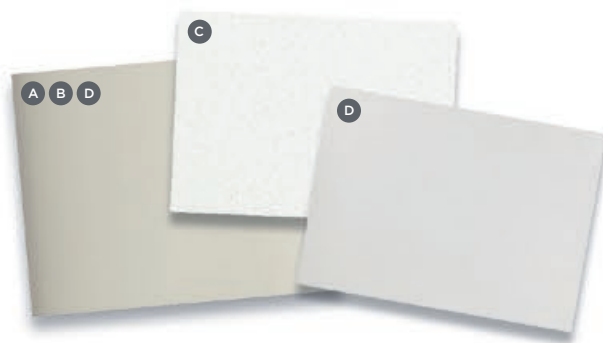

POLISHED PERFECTION

- **A** PROFILES LIGHTING (2700K) WITH POLISHED NICKEL FINISH
- **B** PROFILES MIRROR WITH POLISHED NICKEL FINISH
- **C** ENGINEERED STONE VANITY TOP IN QUARTZ WHITE
- **D** PROFILES VANITY IN SATIN WHITE WITH POLISHED NICKEL FINISH