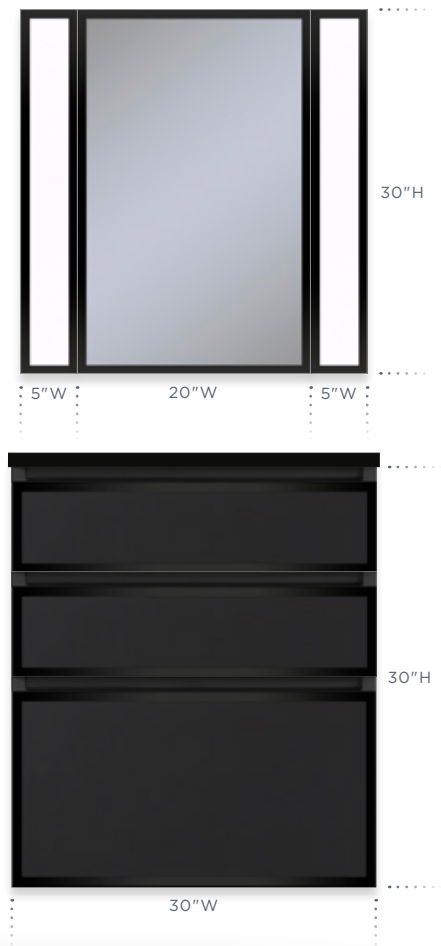

SUGGESTED CONFIGURATIONS

SAIL AWAY

- **A** POLISHED NICKEL (PROFILES™ FRAME)
- **B** WHITE ZEUS EXTREME (QUARTZ VANITY TOP)
- **C** OCEAN (VANITY GLASS)