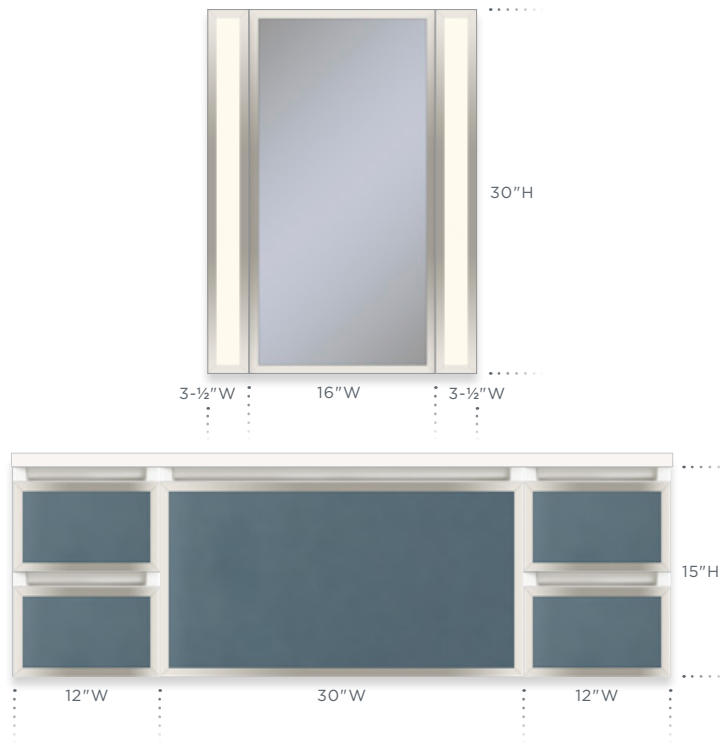

SUGGESTED CONFIGURATIONS

SAIL AWAY

- **A** POLISHED NICKEL (PROFILES™ FRAME)
- **B** WHITE ZEUS EXTREME (QUARTZ VANITY TOP)
- **C** OCEAN (VANITY GLASS)