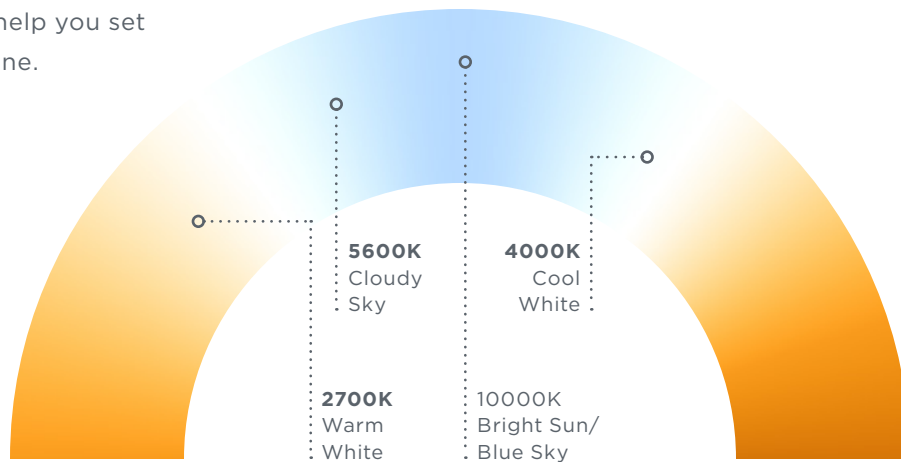

THE PROFILES™ LIGHTING

QUALITY OF LIGHT

Discover how quality task lighting can transform your routine. The Profiles Lighting Collection offers the best LED lighting output in its class — bright enough for precise tasks, dimmable for a relaxing bath, with precise color rendering and an even, consistent glow.

LED COLOR TEMPERATURE (KELVIN)

Three options help you set your perfect tone.

2700 KELVIN

WARM WHITE LED LIGHTING

Warm, relaxing tones (2700K) replicate indoor light to help you unwind before bed or ease into your morning.

4000 KELVIN

COOL WHITE LED LIGHTING

Cool, invigorating tones (4000K) simulate bright daylight to jumpstart your day and provide ideal task lighting.

VARIABLE

ADJUSTABLE LED LIGHTING

Variable lighting option lets you fine-tune your color temperature between warm (2700K) and cool (5600K) tones.