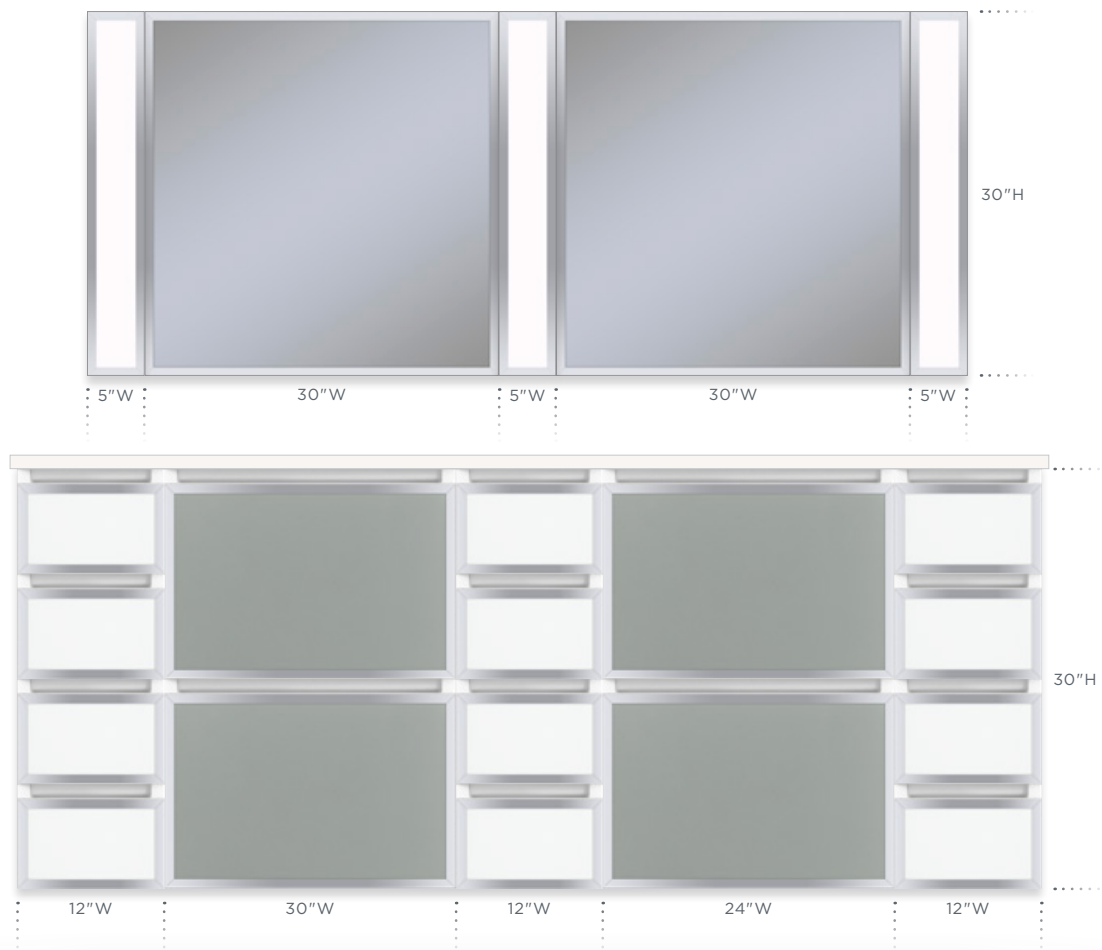

POLISHED PERFECTION

- A** POLISHED NICKEL (PROFILES™ FRAME)
- B** QUARTZ WHITE (QUARTZ VANITY TOP)
- C** SATIN WHITE (VANITY GLASS)

SUGGESTED CONFIGURATIONS

DEFINITION OF DAPPER

- A** MATTE BLACK (PROFILES™ FRAME)
- B** LAVA BLACK (QUARTZ VANITY TOP)
- C** SATIN BRONZE (VANITY GLASS)

BLANK SLATE

- A** CHROME (PROFILES FRAME)
- B** WHITE ZEUS EXTREME (QUARTZ VANITY TOP)
- C** MIRROR (VANITY GLASS)

SAY IT LOUD

- A** MATTE GOLD (PROFILES™ FRAME)
- B** LYRA (QUARTZ VANITY TOP)
- C** MATTE WHITE (VANITY GLASS)

SUGGESTED CONFIGURATIONS

OPULENT LUXURY

- A CHROME (PROFILES™ FRAME)
- B WHITE ZEUS EXTREME (QUARTZ VANITY TOP)
- C MATTE WHITE (VANITY GLASS)
- D MATTE GRAY (VANITY GLASS)

HAUTE CHOCOLATE

- A** MATTE GOLD (PROFILES™ FRAME)
- B** LYRA (QUARTZ VANITY TOP)
- C** SATIN BRONZE (VANITY GLASS)