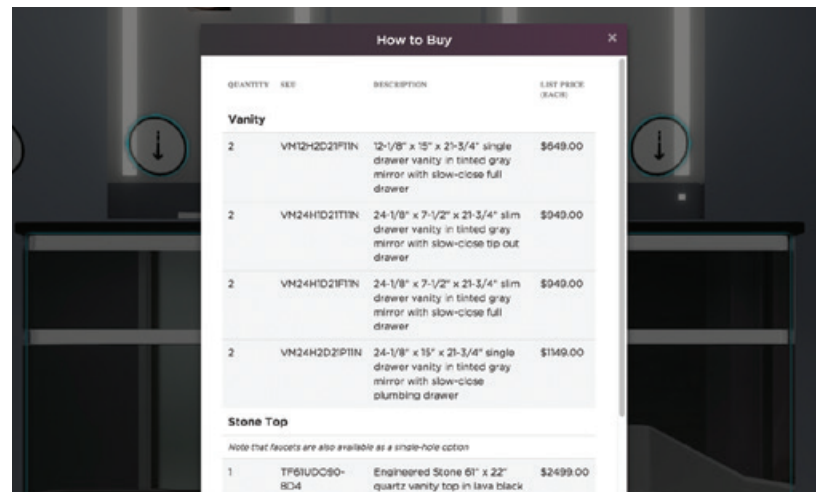

SELECTION

With just a few clicks, mix and match products, colors, materials and add night lights to find the pieces that reflect your personal style. From the initial floor plan to the finishing touches, we'll help you create a customized, functional styling space.

ORDER

Once you've finalized your design, Robern Designer will help you move seamlessly to the next step. Save and share your design, create a bill of materials, get linked to spec sheets and installation guides, and connect with a showroom that can fulfill your order.