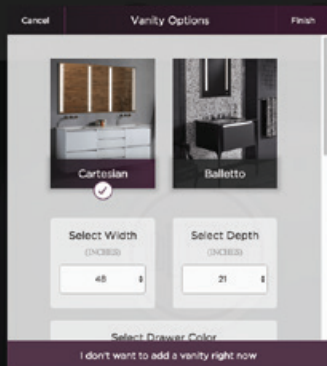

OPTIONAL CONTROL + APP CONTROL

- Dimming and tuning
- Scenes
- Timeclock events

Lutron Smart Bridge and Lutron App

THE PROFILES™ MIRROR

Put the finishing touches on your ensemble with a Profiles Mirror in a coordinating metal finish, and add Profiles Lighting to create a stylish and functional getting-ready space. Profiles Mirrors are available in portrait orientation but can be easily ganged together, or connected to a Profiles Medicine Cabinet, to extend their visual impact.

30 x 40

36 x 40

Profiles™ Mirrors frame shown in Chrome

ROBERN DESIGNER

Streamline the selection and design of your bathroom styling space with our free design tool, available for desktop (available now), iOS and Microsoft Surface devices (available late 2018). Simply enter the dimensions, select your products, mix and match finishes, and see the finished design in your layout.

Using the intuitive interface, you'll be able to view your configuration from every angle to truly visualize it in your space. Download the app and see how Robern Designer can simplify the design and ordering process for you.