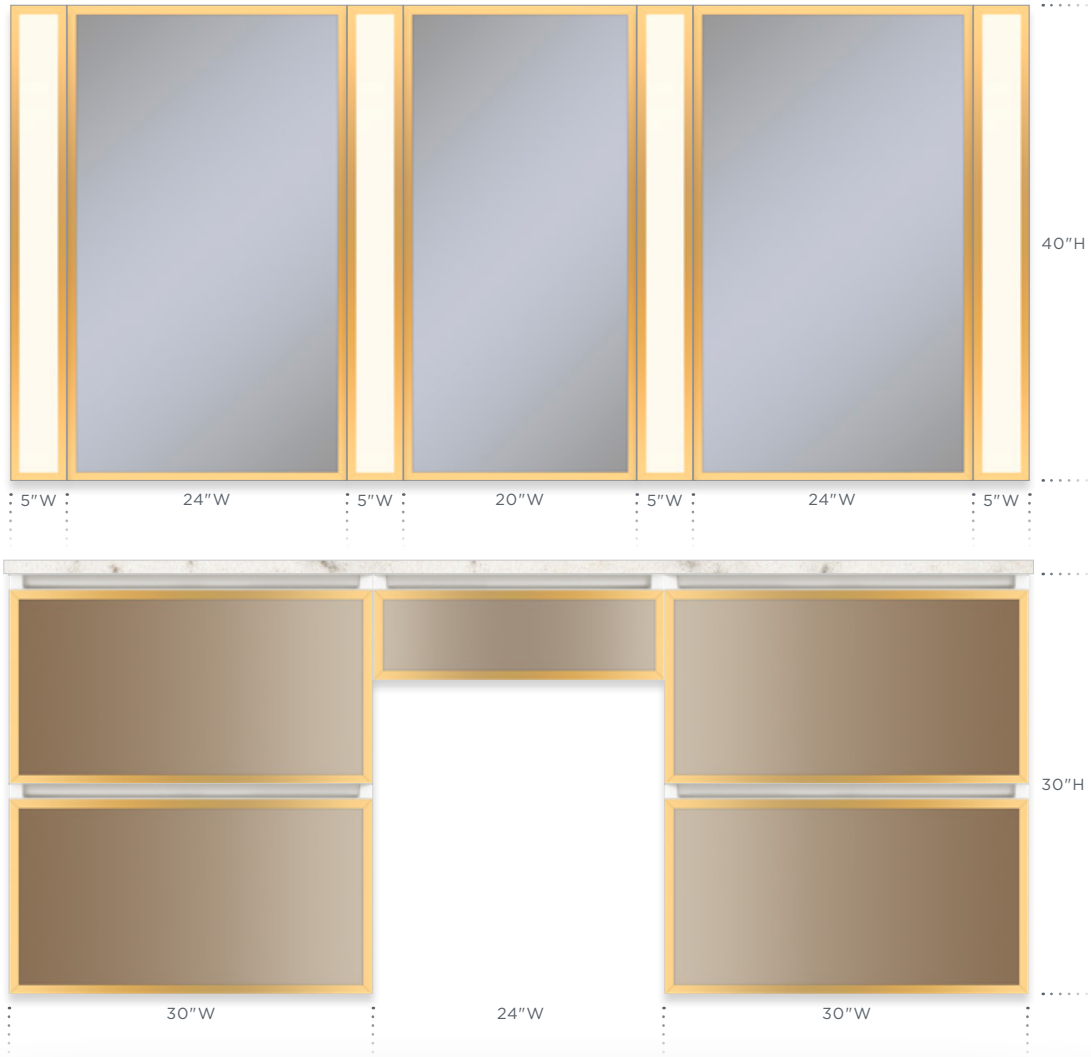

POLISHED PERFECTION

- A** POLISHED NICKEL (PROFILES™ FRAME)
- B** QUARTZ WHITE (QUARTZ VANITY TOP)
- C** SATIN WHITE (VANITY GLASS)

SUGGESTED CONFIGURATIONS

DEFINITION OF DAPPER

- A** MATTE BLACK (PROFILES™ FRAME)
- B** LAVA BLACK (QUARTZ VANITY TOP)
- C** SATIN BRONZE (VANITY GLASS)

BLANK SLATE

- A** CHROME (PROFILES FRAME)
- B** WHITE ZEUS EXTREME (QUARTZ VANITY TOP)
- C** MIRROR (VANITY GLASS)

SAY IT LOUD

- A** MATTE GOLD (PROFILES™ FRAME)
- B** LYRA (QUARTZ VANITY TOP)
- C** MATTE WHITE (VANITY GLASS)

SUGGESTED CONFIGURATIONS

OPULENT LUXURY

- A CHROME (PROFILES™ FRAME)
- B WHITE ZEUS EXTREME (QUARTZ VANITY TOP)
- C MATTE WHITE (VANITY GLASS)
- D MATTE GRAY (VANITY GLASS)

HAUTE CHOCOLATE

- A** MATTE GOLD (PROFILES™ FRAME)
- B** LYRA (QUARTZ VANITY TOP)
- C** SATIN BRONZE (VANITY GLASS)