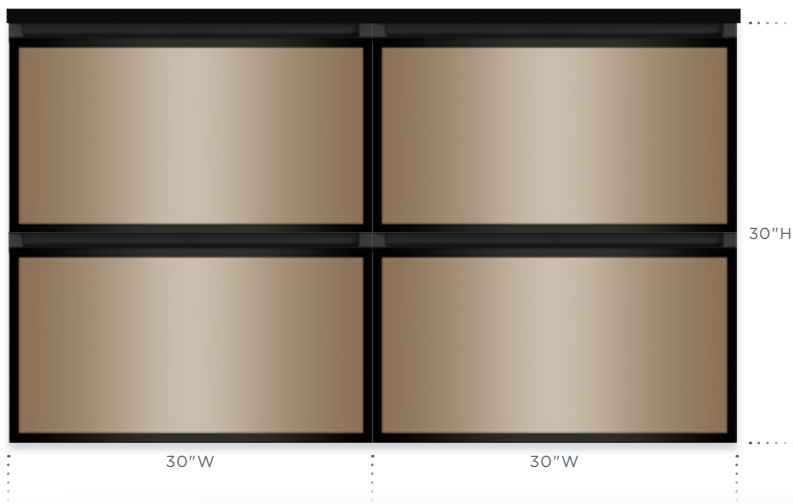

SUGGESTED CONFIGURATIONS

DEFINITION OF DAPPER

- **A** MATTE BLACK (PROFILES™ FRAME)
- **B** LAVA BLACK (QUARTZ VANITY TOP)
- **C** SATIN BRONZE (VANITY GLASS)