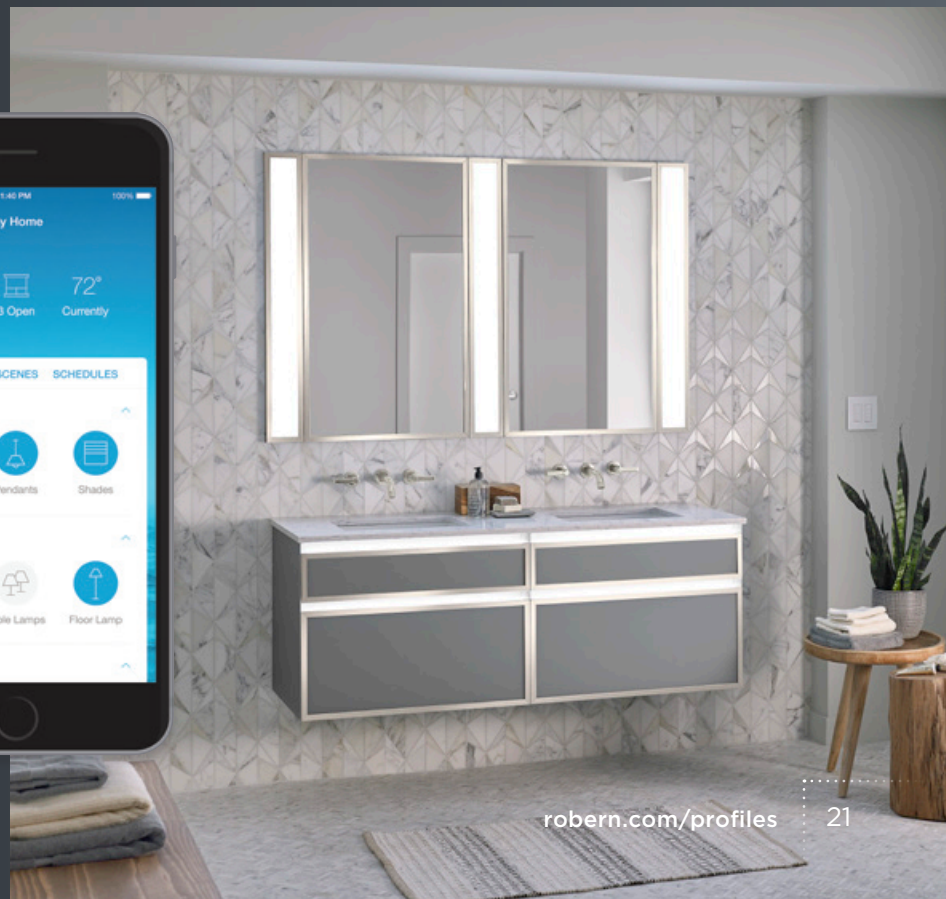

GRAFIK T is a trademark of Lutron Electronics Co., Inc.

DIMMING AND TUNING WITH SCENE CONTROLS

SET THE SCENE

- Lutron Caséta Wireless C•L Dimmer (×2)
- Pico Wireless 4-Button Control (×1)
- 3-Gang Wallplate

OPTIONAL CONTROL + APP CONTROL

- Dimming and tuning
- Scenes
- Timeclock events

Lutron Smart Bridge and Lutron App

THE PROFILES™ MIRROR

Put the finishing touches on your ensemble with a Profiles Mirror in a coordinating metal finish, and add Profiles Lighting to create a stylish and functional getting-ready space. Profiles Mirrors are available in portrait orientation but can be easily ganged together, or connected to a Profiles Medicine Cabinet, to extend their visual impact.