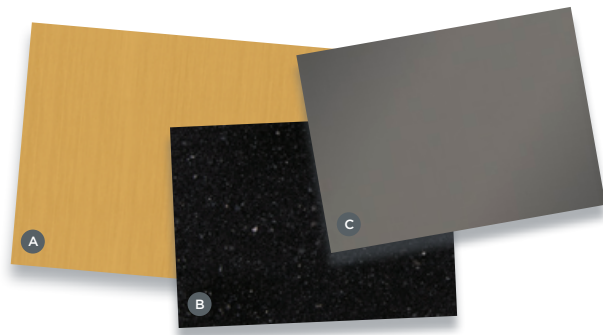

MATTE GOLD

MATTE BLACK

PLATED

Chrome and polished nickel finishes provide easy upkeep, exceptional durability, and a timeless look that complements any design.

CHROME

POLISHED NICKEL

COLOR PAIRINGS

HAUTE CHOCOLATE

- A MATTE GOLD (PROFILES™ FRAME)
- B LYRA (QUARTZ VANITY TOP)
- C SATIN BRONZE (VANITY GLASS)

MATTE GOLD

BOLD STATEMENT

- A MATTE GOLD (PROFILES FRAME)
- B LAVA BLACK (QUARTZ VANITY TOP)
- C TINTED GRAY MIRROR (VANITY GLASS)