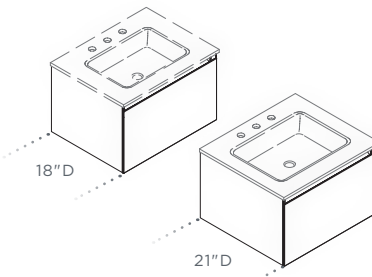

3 SELECT DEPTH OF YOUR ENTIRE VANITY SOLUTION

Select depth of your entire vanity solution by choosing either 18" (for a 19" deep vanity top) or 21" (for a 22" deep vanity top).

NOTE: All columns must be the same depth.