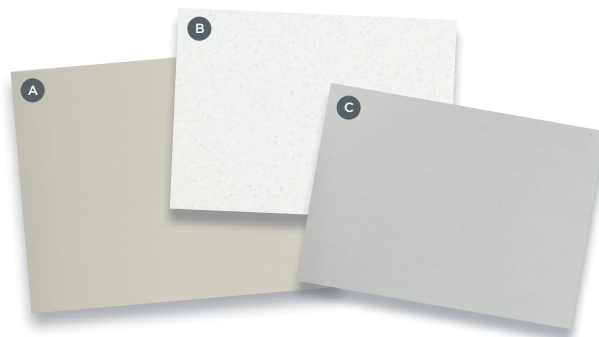

SUGGESTED CONFIGURATIONS

SAIL AWAY

- A** POLISHED NICKEL (PROFILES™ FRAME)
- B** WHITE ZEUS EXTREME (QUARTZ VANITY TOP)
- C** OCEAN (VANITY GLASS)

EVENING ENCHANTMENT

- A** MATTE BLACK (PROFILES FRAME)
- B** LAVA BLACK (QUARTZ VANITY TOP)
- C** MATTE BLACK (VANITY GLASS)