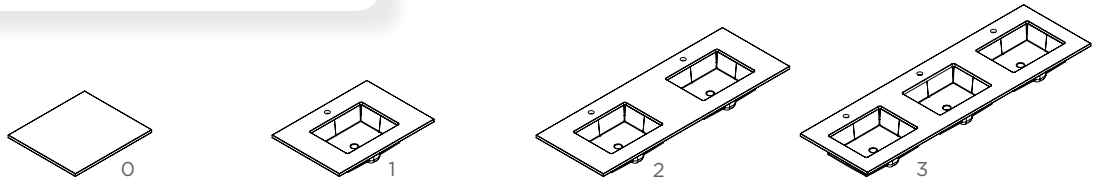

THE PROFILES™ VANITY

VANITY TOP SELECTION GUIDE

A curated collection of stone and glass vanity tops, offered in a full range of colors and precut sizes for a precise fit with your Robern vanity or sink.

CONFIGURATION OPTIONS FOR ANY ROBERN VANITY

NUMBER OF SINKS