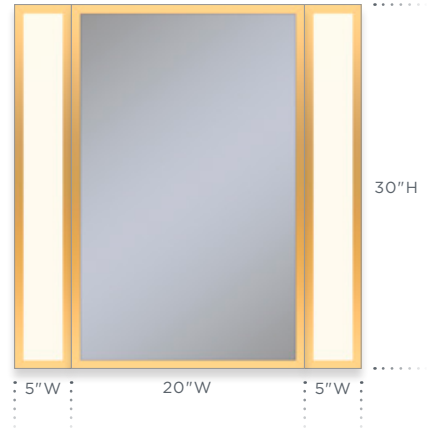

SUGGESTED CONFIGURATIONS

OPULENT LUXURY

- A CHROME (PROFILES™ FRAME)
- B WHITE ZEUS EXTREME (QUARTZ VANITY TOP)
- C MATTE WHITE (VANITY GLASS)
- D MATTE GRAY (VANITY GLASS)

HAUTE CHOCOLATE

- A** MATTE GOLD (PROFILES™ FRAME)
- B** LYRA (QUARTZ VANITY TOP)
- C** SATIN BRONZE (VANITY GLASS)