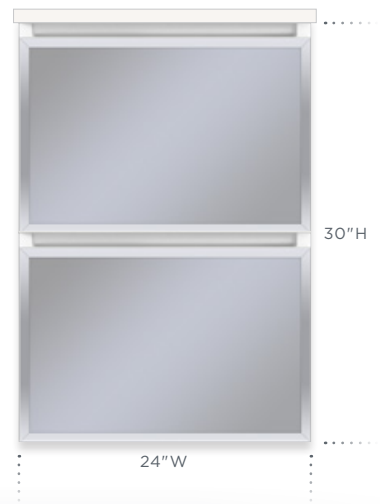

SUGGESTED CONFIGURATIONS

DEFINITION OF DAPPER

- **A** MATTE BLACK (PROFILES™ FRAME)
- **B** LAVA BLACK (QUARTZ VANITY TOP)
- **C** SATIN BRONZE (VANITY GLASS)