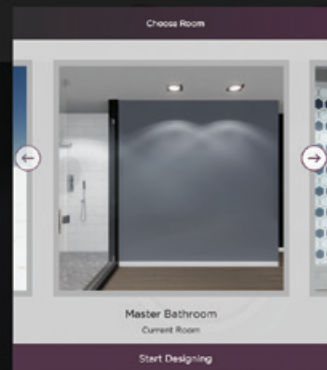

OPTIONAL CONTROL + APP CONTROL

- Dimming and tuning
- Scenes
- Timeclock events

Lutron Smart Bridge and Lutron App

THE PROFILES™ MIRROR

Put the finishing touches on your ensemble with a Profiles Mirror in a coordinating metal finish, and add Profiles Lighting to create a stylish and functional getting-ready space. Profiles Mirrors are available in portrait orientation but can be easily ganged together, or connected to a Profiles Medicine Cabinet, to extend their visual impact.

30 x 40

36 x 40

Profiles™ Mirrors frame shown in Chrome

ROBERN DESIGNER

Streamline the selection and design of your bathroom styling space with our free design tool, available for desktop (available now), iOS and Microsoft Surface devices (available late 2018). Simply enter the dimensions, select your products, mix and match finishes, and see the finished design in your layout.

Using the intuitive interface, you'll be able to view your configuration from every angle to truly visualize it in your space. Download the app and see how Robern Designer can simplify the design and ordering process for you.