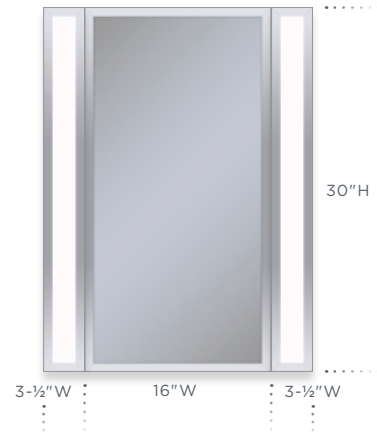

SUGGESTED CONFIGURATIONS

DEFINITION OF DAPPER

- **A** MATTE BLACK (PROFILES™ FRAME)
- **B** LAVA BLACK (QUARTZ VANITY TOP)
- **C** SATIN BRONZE (VANITY GLASS)