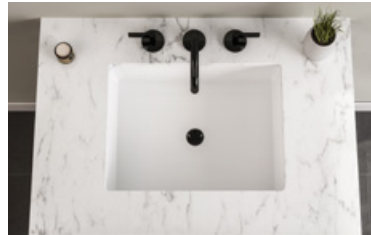

Engineered
Stone Vanity
Tops Available