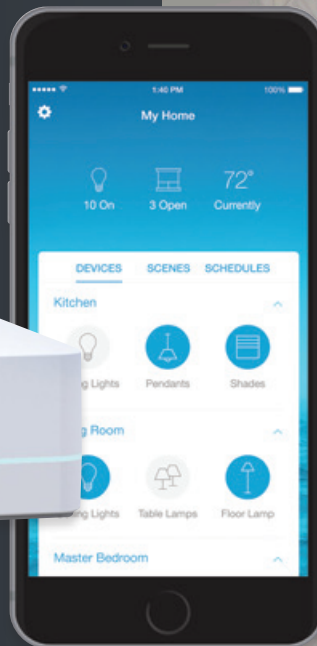

GRAFIK T is a trademark of Lutron Electronics Co., Inc.

DIMMING AND TUNING WITH SCENE CONTROLS

SET THE SCENE

- Lutron Caséta Wireless C•L Dimmer (×2)
- Pico Wireless 4-Button Control (×1)
- 3-Gang Wallplate

OPTIONAL CONTROL + APP CONTROL

- Dimming and tuning
- Scenes
- Timeclock events

Lutron Smart Bridge and Lutron App

THE PROFILES™ MIRROR

Put the finishing touches on your ensemble with a Profiles Mirror in a coordinating metal finish, and add Profiles Lighting to create a stylish and functional getting-ready space. Profiles Mirrors are available in portrait orientation but can be easily ganged together, or connected to a Profiles Medicine Cabinet, to extend their visual impact.