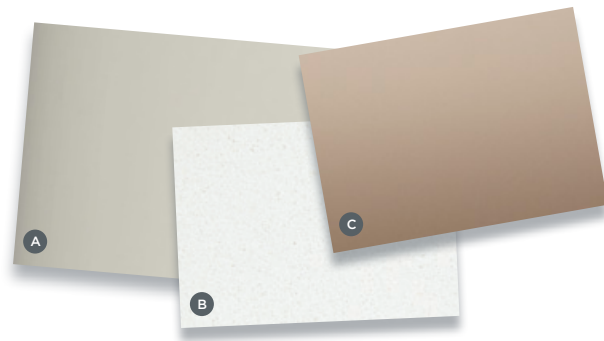

KALLISTA.
POLISHED CHROME

KOHLER
POLISHED CHROME

KALLISTA.
SILVER NICKEL &
STERLING SILVER

KOHLER
VIBRANT® POLISHED NICKEL