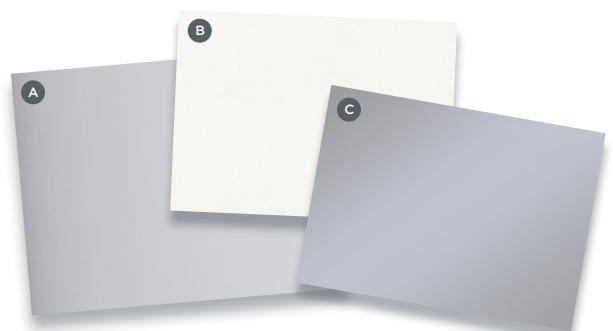

POLISHED PERFECTION

- A** POLISHED NICKEL (PROFILES™ FRAME)
- B** QUARTZ WHITE (QUARTZ VANITY TOP)
- C** SATIN WHITE (VANITY GLASS)

SUGGESTED CONFIGURATIONS

DEFINITION OF DAPPER

- A** MATTE BLACK (PROFILES™ FRAME)
- B** LAVA BLACK (QUARTZ VANITY TOP)
- C** SATIN BRONZE (VANITY GLASS)