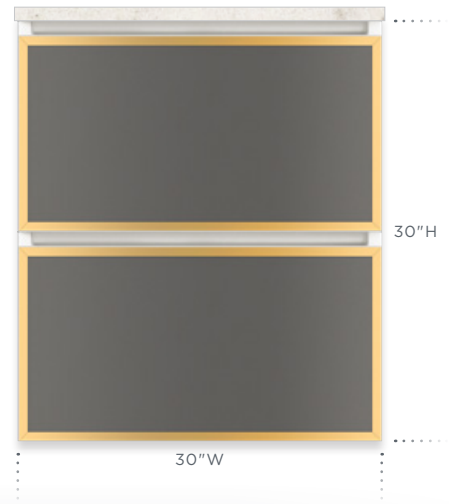

SUGGESTED CONFIGURATIONS

OPULENT LUXURY

- A CHROME (PROFILES™ FRAME)
- B WHITE ZEUS EXTREME (QUARTZ VANITY TOP)
- C MATTE WHITE (VANITY GLASS)
- D MATTE GRAY (VANITY GLASS)

HAUTE CHOCOLATE

- A** MATTE GOLD (PROFILES™ FRAME)
- B** LYRA (QUARTZ VANITY TOP)
- C** SATIN BRONZE (VANITY GLASS)