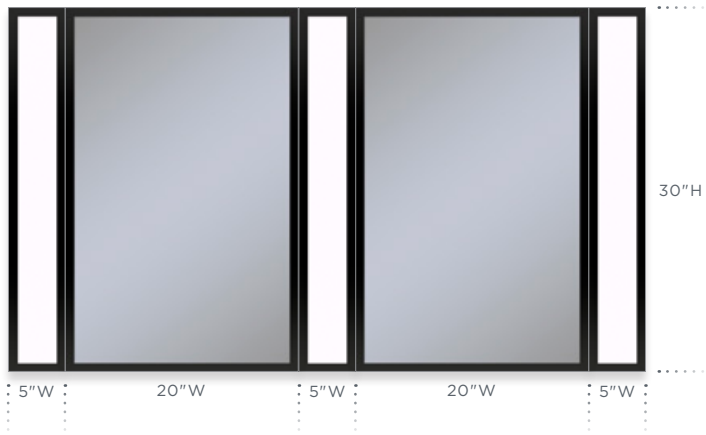

SUGGESTED CONFIGURATIONS

DEFINITION OF DAPPER

- **A** MATTE BLACK (PROFILES™ FRAME)
- **B** LAVA BLACK (QUARTZ VANITY TOP)
- **C** SATIN BRONZE (VANITY GLASS)