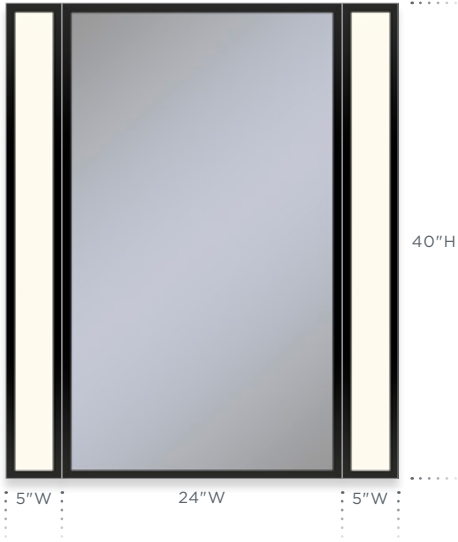

SUGGESTED CONFIGURATIONS

OPULENT LUXURY

- A CHROME (PROFILES™ FRAME)
- B WHITE ZEUS EXTREME (QUARTZ VANITY TOP)
- C MATTE WHITE (VANITY GLASS)
- D MATTE GRAY (VANITY GLASS)

HAUTE CHOCOLATE

- A** MATTE GOLD (PROFILES™ FRAME)
- B** LYRA (QUARTZ VANITY TOP)
- C** SATIN BRONZE (VANITY GLASS)