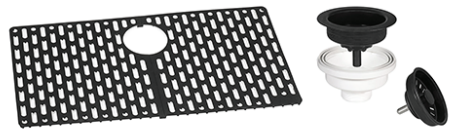

RVG1030

GRANITE TOPMOUNT KITCHEN SINK

RUVATI[®]
SPECIFICATION SHEET

MATERIAL

- Solid Granite Composite
- 80% crushed natural granite for extreme strength
- Non-porous and resistant to stains

FEATURES

- Naturally sound proof
- Will never discolor
- Rounded inside corners

COLOR OPTIONS

BK: Midnight Black

GR: Silver Gray

WH: Arctic White

IN THE BOX

Basket Strainer
[RVA1038]

Mounting Clips
[RVA11052]

Rinse Grid
[RVA41030 (BK / GR)]

Cut-out
Template

NOMINAL DIMENSIONS

Exterior: 31-1/8" (wide) x 19-3/4" (front-to-back)
Interior Bowl: 28-1/4" (wide) x 15-3/4" (front-to-back)
Bowl Depth: 8-1/2"
Minimum Cabinet Size: 33" wide
Drain Hole Size: 3 1/2"