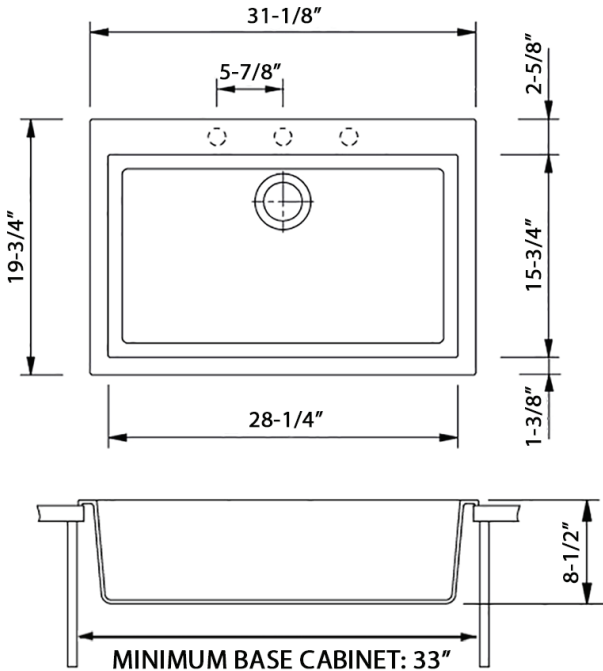

Cut-out
Template

NOMINAL DIMENSIONS

Exterior: 31-1/8" (wide) x 19-3/4" (front-to-back)
Interior Bowl: 28-1/4" (wide) x 15-3/4" (front-to-back)
Bowl Depth: 8-1/2"
Minimum Cabinet Size: 33" wide
Drain Hole Size: 3 1/2"

Drain Cover
[RVA1035]

UPC compliant. Certified by CSA to meet US and Canada plumbing codes.
Codes compliance: ASME A112.19.3/CSA B45.4

DIMENSIONS

Register your product at www.ruvati.com/register.

RUVATI USA
www.ruvati.com