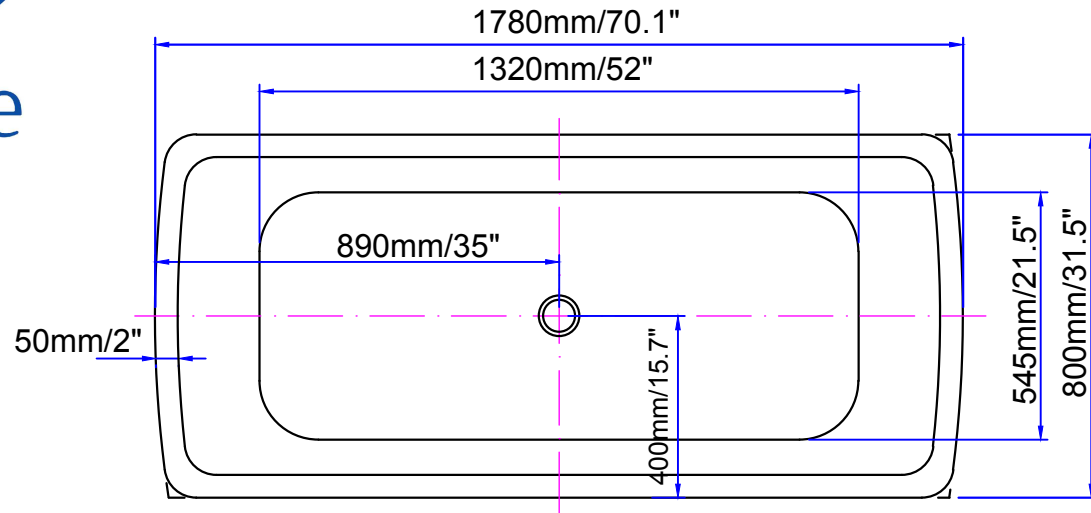

Streamline

N-542-70FSWH-FM

Streamline