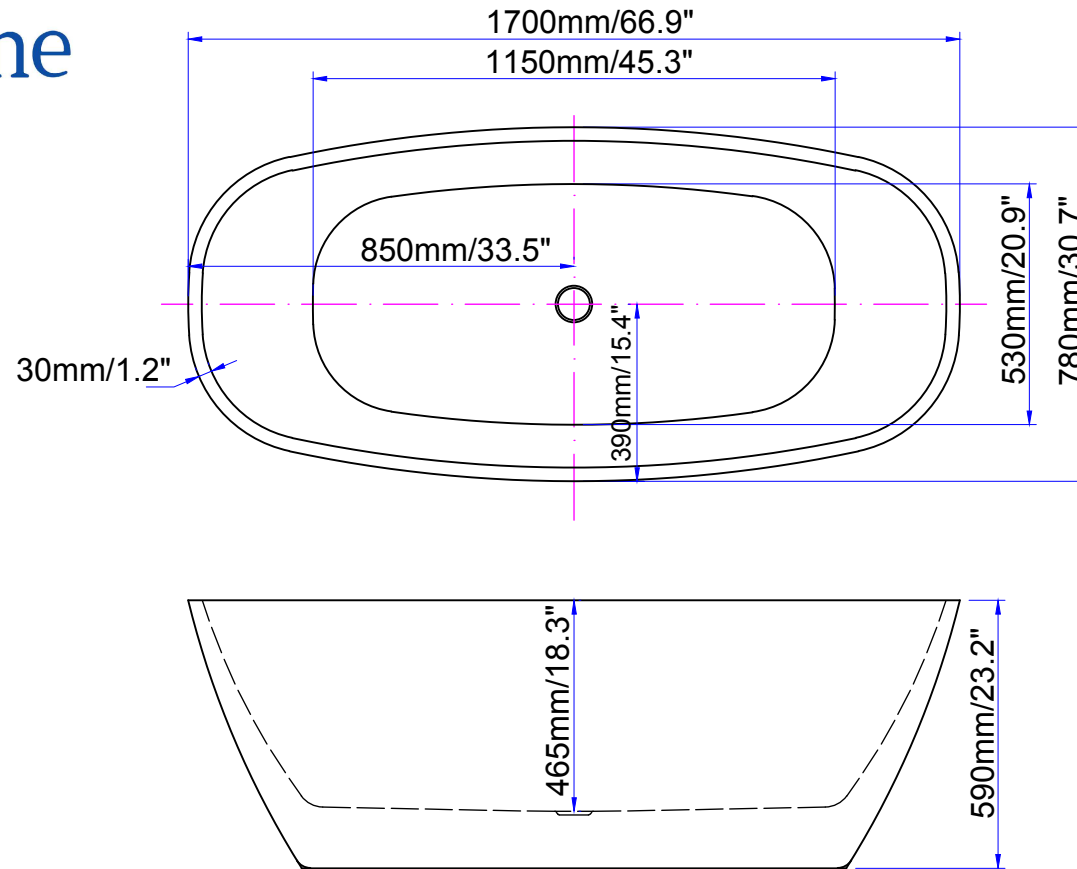

Streamline

N-701-67FSWH-FM

Streamline