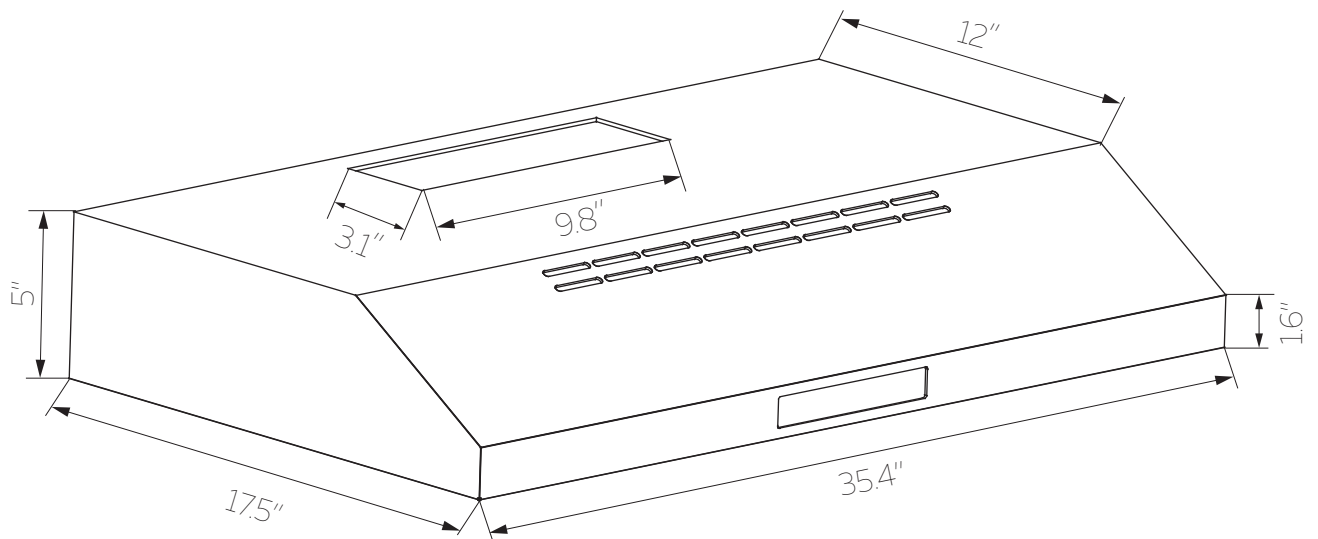

FRONT VIEW

VIEW FROM UNDER

Overall Dimensions	36" W x 17.5" L x 5" H
Installation Type	Under Cabinet
Exhaust Method	Convertible
Material	Stainless Steel

Noise Level	42-63dB(A)
Min/Max CFM	100-480
Speed & Control Type	3 Speed Touch Pad
Warranty	3 Year Limited Warranty