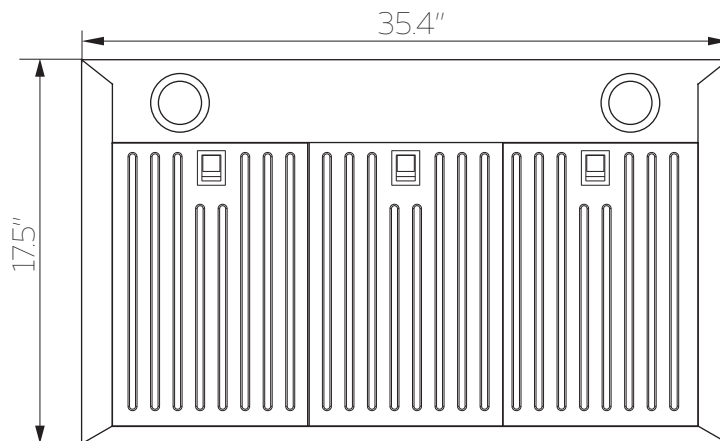

FRONT VIEW

VIEW FROM UNDER

Overall Dimensions	36" W x 17.5" L x 5" H
Installation Type	Under Cabinet
Exhaust Method	Convertible
Material	Stainless Steel

Noise Level	42-63dB(A)
Min/Max CFM	100-480
Speed & Control Type	3 Speed Touch Pad
Warranty	3 Year Limited Warranty