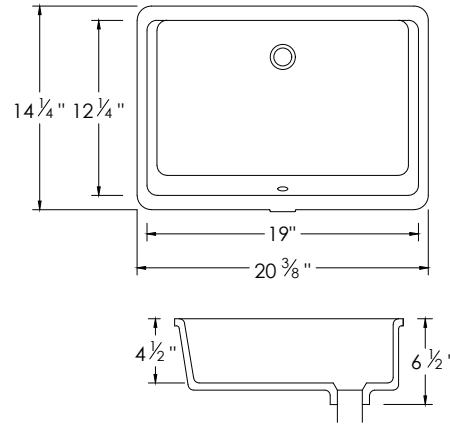

**RITZY**  
P-209H

PORCELAIN SINK  
RECTANGULAR UNDERMOUNT BATHROOM SINK

**DIMENSIONS**

20 3/8" x 14 1/4" x 6 1/2"

**INCLUDED ACCESSORIES**

2 OVERFLOW RINGS

**RECOMMENDED ACCESSORIES**

D-700C D-700N D-701C D-701N  
POP-UP DRAINS WITH OVERFLOW

**PRODUCT DIMENSIONS**

Overall Dimensions	20 3/8" x 14 1/4" x 6 1/2"
Internal Dimensions	19" x 12 1/4" x 4 1/2"
Drain Opening Size	1 3/4"

**SINK SHAPE**

RECTANGULAR

**DRAIN HOLE SIZE**

STANDARD SIZE

**CABINET SIZE**

## DIMENSIONS

20 3/8" x 14 1/4" x 6 1/2"

## DIMENSIONS DU PRODUIT

Dimensions Hors Tout 20 3/8" x 14 1/4" x 6 1/2"

Dimensions Intérieures 19" x 12 1/4" x 4 1/2"

Taille d'ouverture du Drain 1 3/4"