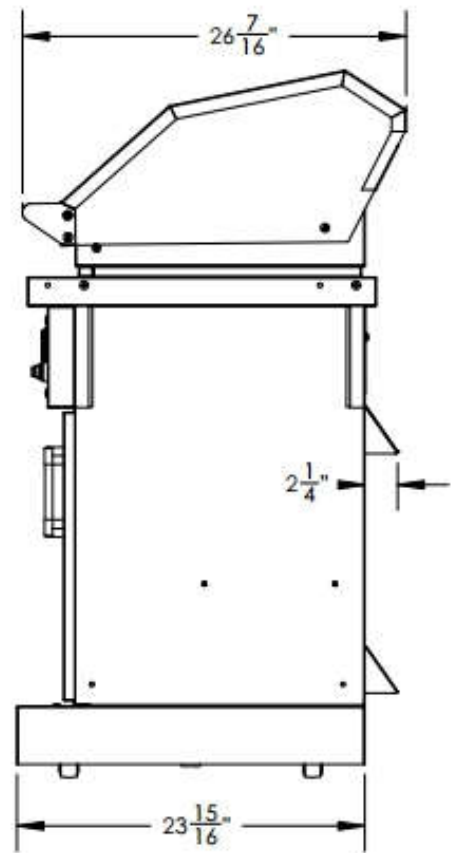

PATIO FR 44"
ON CABINET

TOP VIEW

FRONT VIEW

SIDE VIEW