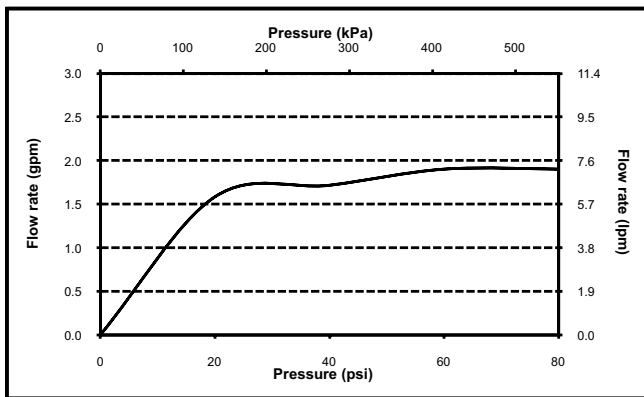

TS200AL51 & TS200AL61

Transitional Collection Series A Single-Spray Showerhead

SPECIFICATIONS

- Warranty: Lifetime Limited Warranty (Residential Use)
  One Year (Commercial Use)
- Material: Brass / Plastics
- Shipping Weight: TS200AL51: 0.8 lbs.
  TS200AL61: 1.0 lbs.
- Shipping Dimensions: TS200AL51 & TS200AL61:
  3-1/2" L x 5-3/4" W x 6-3/4" H
- Maximum Flow Rate: 2.0 gpm (7.6 lpm)

INSTALLATION NOTES

OPTIONAL SHOWERHEAD COMPONENT:
TS200N6: Shower Arm 6" sold separately.