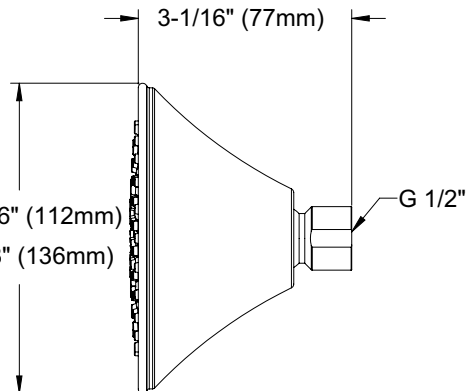

PRODUCT SPECIFICATION

The single-spray showerhead shall have a maximum flow rate of 2.0 gpm (7.6 lpm). TS200AL51 shall have a 4-1/2" showerhead and a 4" diameter spray face. TS200AL61 shall have a 5-1/2" showerhead and a 5" diameter spray face. Product shall have a single spray. Product shall have rubber nozzles to prevent limescale build up. Product shall be TOTO Model TS200AL____ #____.

TS200AL51: Transitional Collection Series A Single-Spray Showerhead 4-1/2"

TS200AL61: Transitional Collection Series A Single-Spray Showerhead 5-1/2"

Please note the following component is sold separately:

TS200N6: Shower Arm 6"

TS200AL51 & TS200AL61

Transitional Collection Series A Single-Spray Showerhead

SPECIFICATIONS

- Warranty: Lifetime Limited Warranty (Residential Use)
One Year (Commercial Use)
- Material: Brass / Plastics
- Shipping Weight: TS200AL51: 0.8 lbs.
TS200AL61: 1.0 lbs.
- Shipping Dimensions: TS200AL51 & TS200AL61:
3-1/2" L x 5-3/4" W x 6-3/4" H
- Maximum Flow Rate: 2.0 gpm (7.6 lpm)

INSTALLATION NOTES

OPTIONAL SHOWERHEAD COMPONENT:
TS200N6: Shower Arm 6" sold separately.

TS200AL51: 4-7/16" (112mm)
TS200AL61: 5-3/8" (136mm)

TOTO

These dimensions and specifications are subject to change without notice