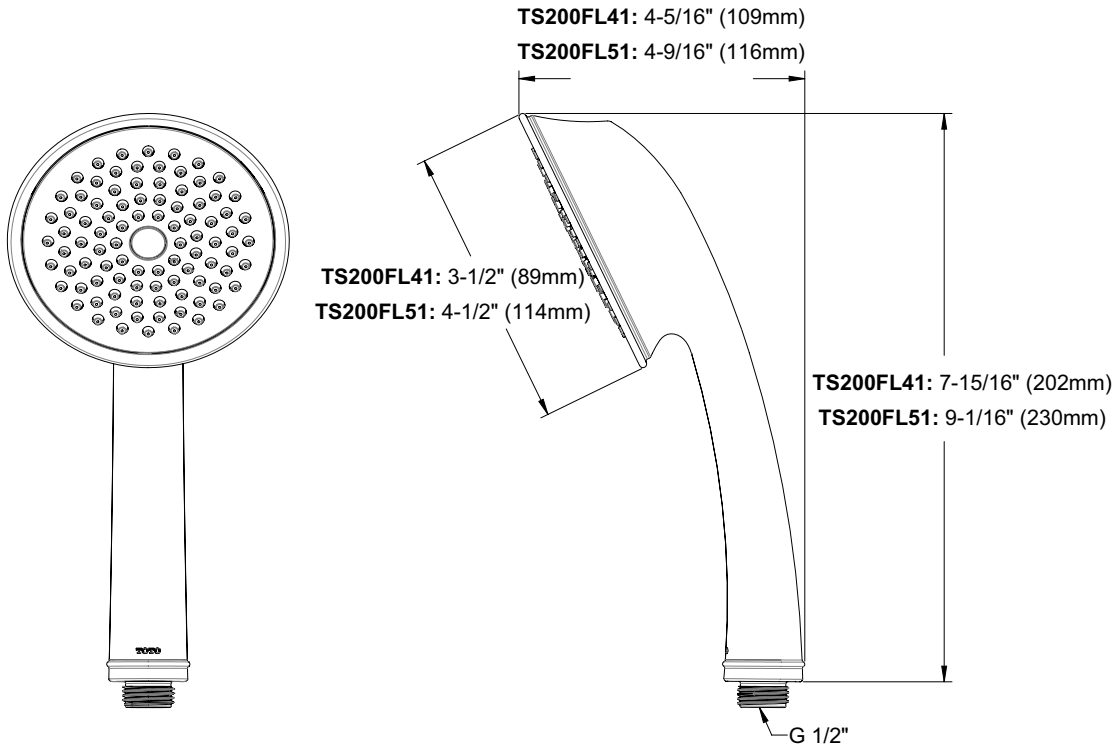

PRODUCT SPECIFICATION

The single-spray handshower shall have a maximum flow rate of 2.0 gpm (7.6 lpm). TS200FL41 shall have a 3-1/2" handshower and a 3" diameter spray face. TS200F51 shall have a 4-1/2" handshower and a 4" diameter spray face. Product shall have a single spray. Product shall have rubber nozzles to prevent limescale build up. Product shall be TOTO Model TS200FL____ # ____.

TS200FL41: Transitional Collection Series A Single-Spray Handshower 3-1/2"

TS200FL51: Transitional Collection Series A Single-Spray Handshower 4-1/2"

Please note the following components are sold separately:

TS101R
Wall Outlet

TS101S
Shower Arm Mount

TS101V
Handshower Wall-Mount

TS101W60
Shower Hose 60"

TS200FL41 & TS200FL51

Transitional Collection Series A Single-Spray Handshower

SPECIFICATIONS

- Warranty: Lifetime Limited Warranty (Residential Use)
One Year (Commercial Use)
- Material: Plastics
- Shipping Weight: TS200FL41: 0.8 lbs.
TS200FL51: 0.9 lbs.
- Shipping Dimensions: TS200FL41 & TS200FL51:
4"L x 4-1/4"W x 11-1/4"H
- Maximum Flow Rate: 2.0 gpm (7.6 lpm)

INSTALLATION NOTES

HANDSHOWER COMPONENTS REQUIRED:

- TS101R: Wall Outlet
- TS101S: Shower Arm Mount
- TS101V: Handshower Wall-Mount
- TS101W60: Shower Hose 60"

These dimensions and specifications are subject to change without notice