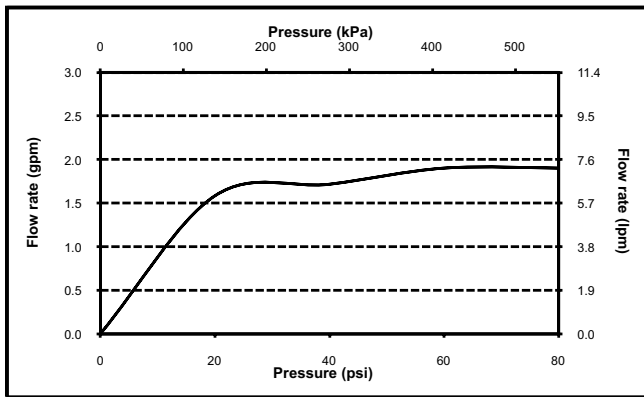

TS200FL41 & TS200FL51

Transitional Collection Series A Single-Spray Handshower

SPECIFICATIONS

- Warranty: Lifetime Limited Warranty (Residential Use)
  One Year (Commercial Use)
- Material: Plastics
- Shipping Weight: TS200FL41: 0.8 lbs.
  TS200FL51: 0.9 lbs.
- Shipping Dimensions: TS200FL41 & TS200FL51:
  4"L x 4-1/4"W x 11-1/4"H
- Maximum Flow Rate: 2.0 gpm (7.6 lpm)

INSTALLATION NOTES

HANDSHOWER COMPONENTS REQUIRED:

- TS101R: Wall Outlet
- TS101S: Shower Arm Mount
- TS101V: Handshower Wall-Mount
- TS101W60: Shower Hose 60"

These dimensions and specifications are subject to change without notice