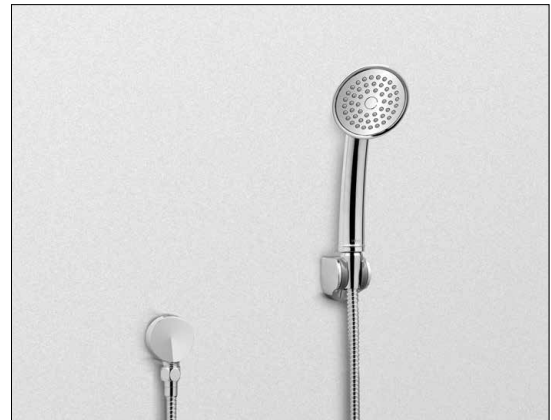

TOTO®

TS200FL41 & TS200FL51

Transitional Collection Series A Single-Spray Handshower

FEATURES

- WaterSense certified low-flow 2.0 gpm
- Single-spray handshower
- Easy to clean rubber nozzles reduce scale buildup
- G 1/2" connection

MODELS

- TS200FL41
3-1/2" handshower
3" diameter spray face
- TS200FL51
4-1/2" handshower
4" diameter spray face

COLORS/FINISHES

- #CP Polished Chrome
- #BN Brushed Nickel
- #PN Polished Nickel

CODES/STANDARDS

PRODUCT SPECIFICATION

The single-spray handshower shall have a maximum flow rate of 2.0 gpm (7.6 lpm). TS200FL41 shall have a 3-1/2" handshower and a 3" diameter spray face. TS200F51 shall have a 4-1/2" handshower and a 4" diameter spray face. Product shall have a single spray. Product shall have rubber nozzles to prevent limescale build up. Product shall be TOTO Model TS200FL____ # ____.

TS200FL41: Transitional Collection Series A Single-Spray Handshower 3-1/2"

TS200FL51: Transitional Collection Series A Single-Spray Handshower 4-1/2"

Please note the following components are sold separately: