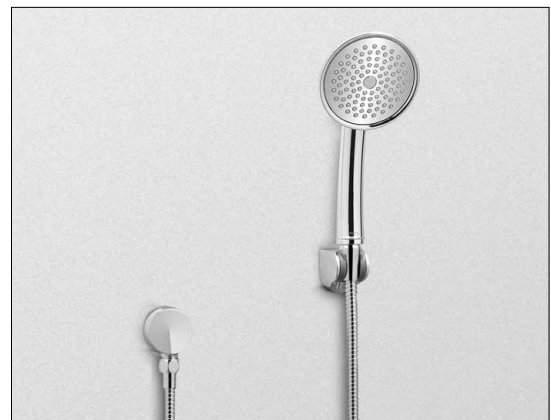

TOTO®

TS200FL41 & TS200FL51

Transitional Collection Series A Single-Spray Handshower

FEATURES

- WaterSense certified low-flow 2.0 gpm
- Single-spray handshower
- Easy to clean rubber nozzles reduce scale buildup
- G 1/2" connection

MODELS

- TS200FL41
3-1/2" handshower
3" diameter spray face
- TS200FL51
4-1/2" handshower
4" diameter spray face

COLORS/FINISHES

- #CP Polished Chrome
- #BN Brushed Nickel
- #PN Polished Nickel

CODES/STANDARDS

PRODUCT SPECIFICATION

The single-spray handshower shall have a maximum flow rate of 2.0 gpm (7.6 lpm). TS200FL41 shall have a 3-1/2" handshower and a 3" diameter spray face. TS200F51 shall have a 4-1/2" handshower and a 4" diameter spray face. Product shall have a single spray. Product shall have rubber nozzles to prevent limescale build up. Product shall be TOTO Model TS200FL____ # ____.

TS200FL41: Transitional Collection Series A Single-Spray Handshower 3-1/2"

TS200FL51: Transitional Collection Series A Single-Spray Handshower 4-1/2"

Please note the following components are sold separately: