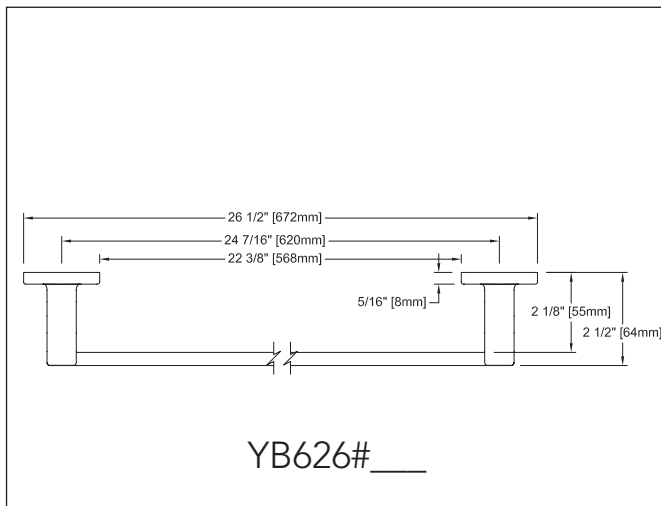

## SPECIFICATIONS

- Warranty: Lifetime Limited Warranty (Residential Use)  
One Year (Commercial Use)
- Material: Metal

Product Number	Shipping Weight	Shipping Dimensions
YB626	3.9 lbs.	28-1/2" L x 4-1/4" W x 3-3/8" H
YP626	1.4 lbs.	8-1/2" L x 6-1/2" W x 4-1/2" H
YR626	2.0 lbs.	9" L x 7-1/2" W x 3-1/4" H
YH626	0.6 lbs.	7" L x 6" W x 2" H