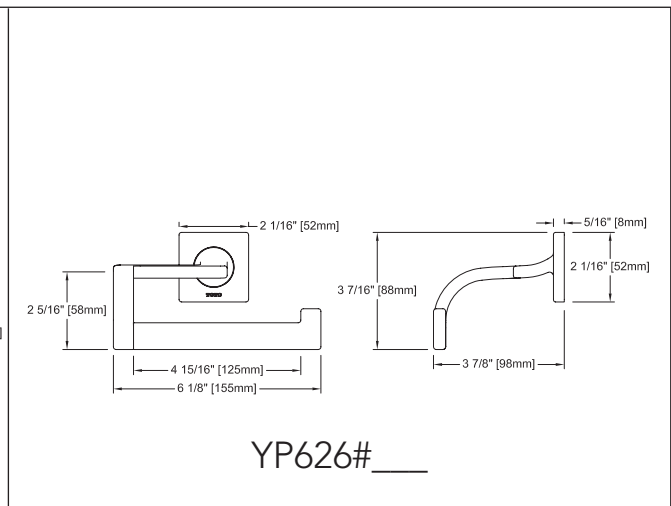

## PRODUCT SPECIFICATION

Product shall have a solid metal construction and include installation hardware. Product shall be TOTO Model Y\_626# \_\_\_\_.

## SPECIFICATIONS

- Warranty: Lifetime Limited Warranty (Residential Use)  
One Year (Commercial Use)
- Material: Metal

Product Number	Shipping Weight	Shipping Dimensions
YB626	3.9 lbs.	28-1/2" L x 4-1/4" W x 3-3/8" H
YP626	1.4 lbs.	8-1/2" L x 6-1/2" W x 4-1/2" H
YR626	2.0 lbs.	9" L x 7-1/2" W x 3-1/4" H
YH626	0.6 lbs.	7" L x 6" W x 2" H