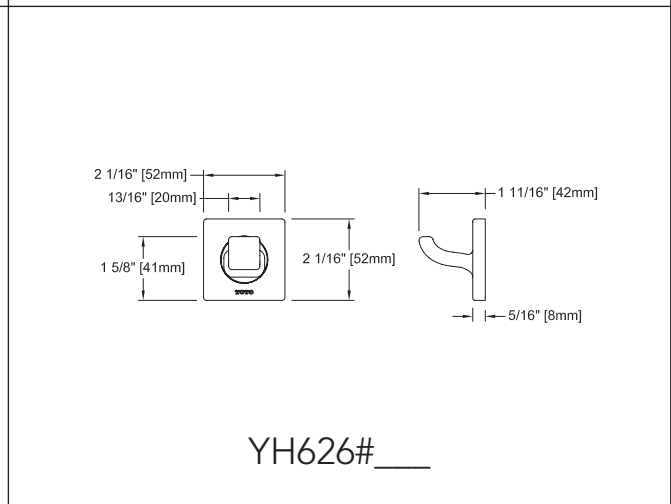

## PRODUCT SPECIFICATION

Product shall have a solid metal construction and include installation hardware. Product shall be TOTO Model Y\_626# \_\_\_\_.

## SPECIFICATIONS

- Warranty: Lifetime Limited Warranty (Residential Use)  
One Year (Commercial Use)
- Material: Metal

Product Number	Shipping Weight	Shipping Dimensions
YB626	3.9 lbs.	28-1/2" L x 4-1/4" W x 3-3/8" H
YP626	1.4 lbs.	8-1/2" L x 6-1/2" W x 4-1/2" H
YR626	2.0 lbs.	9" L x 7-1/2" W x 3-1/4" H
YH626	0.6 lbs.	7" L x 6" W x 2" H