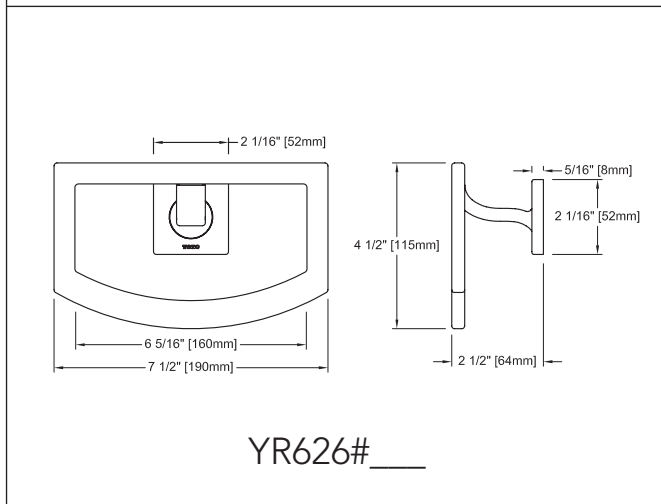

## PRODUCT SPECIFICATION

Product shall have a solid metal construction and include installation hardware. Product shall be TOTO Model Y\_626# \_\_\_\_.

## SPECIFICATIONS

- Warranty: Lifetime Limited Warranty (Residential Use)  
One Year (Commercial Use)
- Material: Metal

Product Number	Shipping Weight	Shipping Dimensions
YB626	3.9 lbs.	28-1/2" L x 4-1/4" W x 3-3/8" H
YP626	1.4 lbs.	8-1/2" L x 6-1/2" W x 4-1/2" H
YR626	2.0 lbs.	9" L x 7-1/2" W x 3-1/4" H
YH626	0.6 lbs.	7" L x 6" W x 2" H