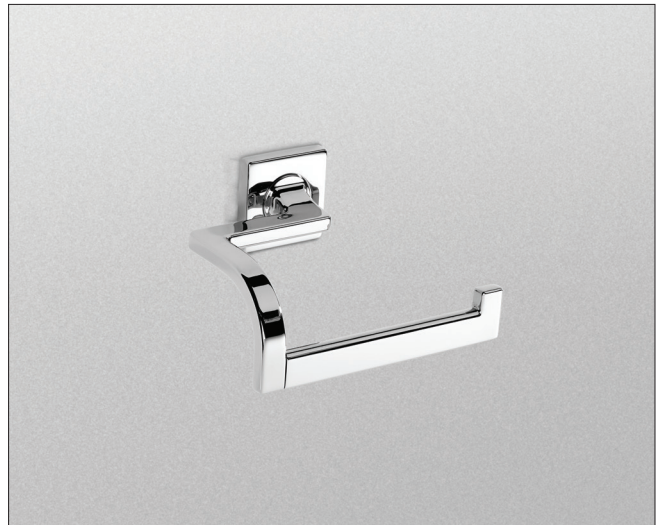

YB626 - Towel Bar 24"

YP626 - Paper Holder

YH626 - Robe Hook

YR626 - Towel Ring

## FEATURES

- Solid metal construction
- Mounting hardware for both drywall & tile included