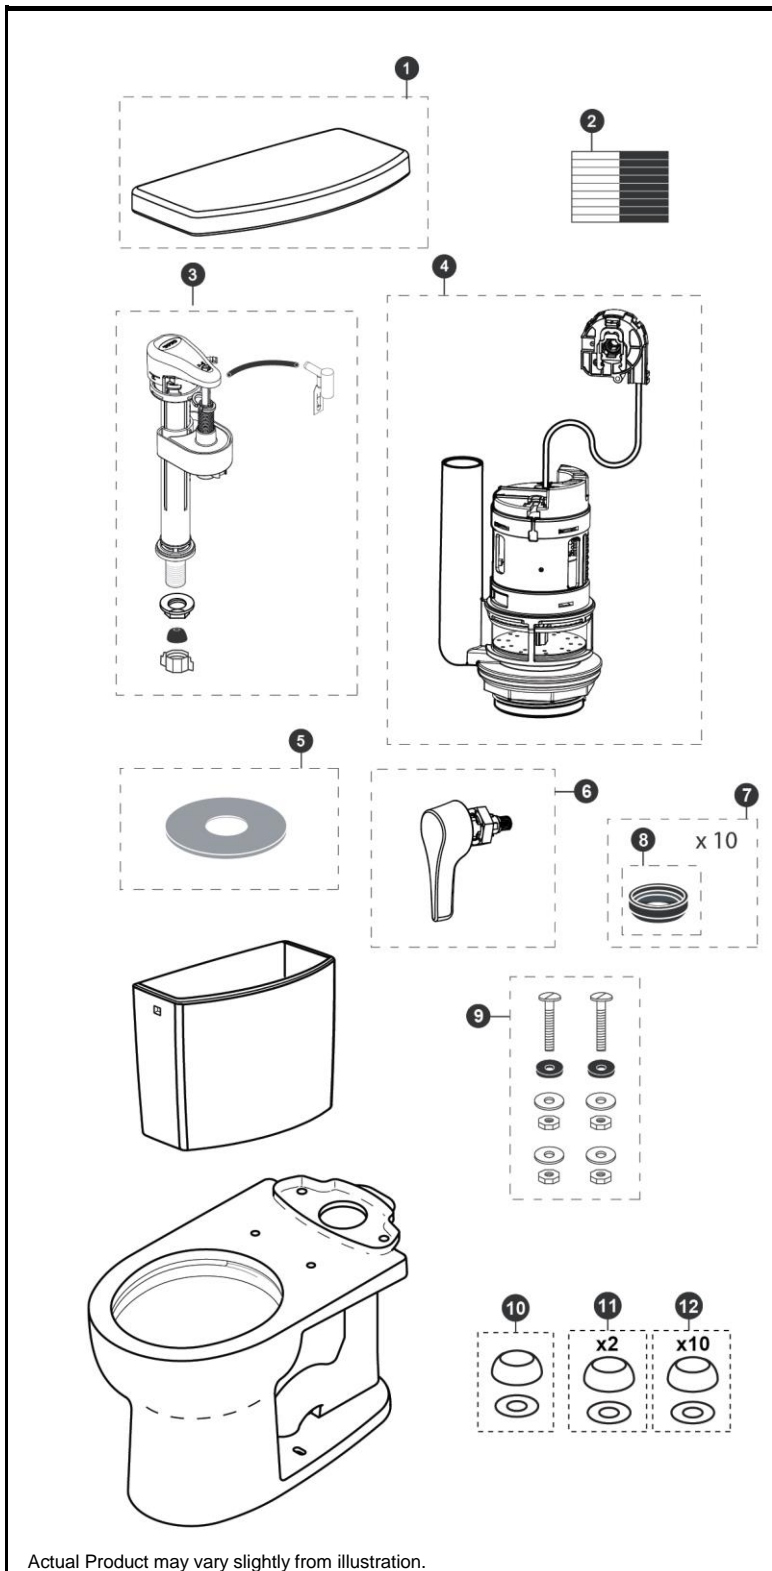

CST453CUF, CST453CUFG & CST453CUFRG

CST453CUF
C453CUF
ST453U

CST453CUFG
C453CUFG
ST453U

CST453CUFRG
C453CUFG
ST453UR

2 Pc Drake® II 1G® 1.0 Gpf Toilet, Round Front Tornado Flush, 12" Rough-In, Universal Height (including Right Hand & CeFiONtect™)

Item	Part	Description
1	TCU453CRU#01	Tank Lid w/ Velcro Tape - Cotton
	TCU453CRU#03	Tank Lid w/ Velcro Tape - Bone
	TCU453CRU#11	Tank Lid w/ Velcro Tape - Colonial White
	TCU453CRU#12	Tank Lid w/ Velcro Tape - Sedona Beige
	TCU453CRU#51	Tank Lid w/ Velcro Tape - Ebony
2	THU107	Velcro Tape
3	TSU53A	Fill Valve
4	THU467	Flush Valve Tower Assembly
	THU491	Flush Valve Tower Assembly for RH Trip Lever
5	THU474	Seal Gasket for Flush Valve
6	THU485#CP	Trip Lever Handle - Chrome Plated
	THU485#01	Trip Lever Handle - Cotton
	THU485#BN	Trip Lever Handle - Brushed Nickel
	THU485#PN	Trip Lever Handle - Polished Nickel
	THU492#CP	Trip Lever Handle - Chrome Plated (Right Hand)
7	THU131	Tank to Bowl Gasket (10 pieces)
8	9BU024E	Tank to Bowl Gasket (1 piece)
9	TSU01D	Tank Mounting Kit
10	THU044#01	Bolt Cap Set - Cotton (1 set)
	THU044#03	Bolt Cap Set - Bone (1 set)
	THU044#11	Bolt Cap Set - Colonial White (1 set)
	THU044#12	Bolt Cap Set - Sedona Beige (1 set)
	THU044#51	Bolt Cap Set - Ebony (1 set)
11	THU044S#01	Bolt Cap Set - Cotton (2 sets)
	THU044S#03	Bolt Cap Set - Bone (2 sets)
	THU044S#11	Bolt Cap Set - Colonial White (2 sets)
	THU044S#12	Bolt Cap Set - Sedona Beige (2 sets)
	THU044S#51	Bolt Cap Set - Ebony (2 sets)
12	THU098#01	Bolt Cap Set - Cotton (10 sets)
	THU098#03	Bolt Cap Set - Bone (10 sets)
	THU098#11	Bolt Cap Set - Colonial White (10 sets)
	THU098#12	Bolt Cap Set - Sedona Beige (10 sets)
	THU098#51	Bolt Cap Set - Ebony (10 sets)