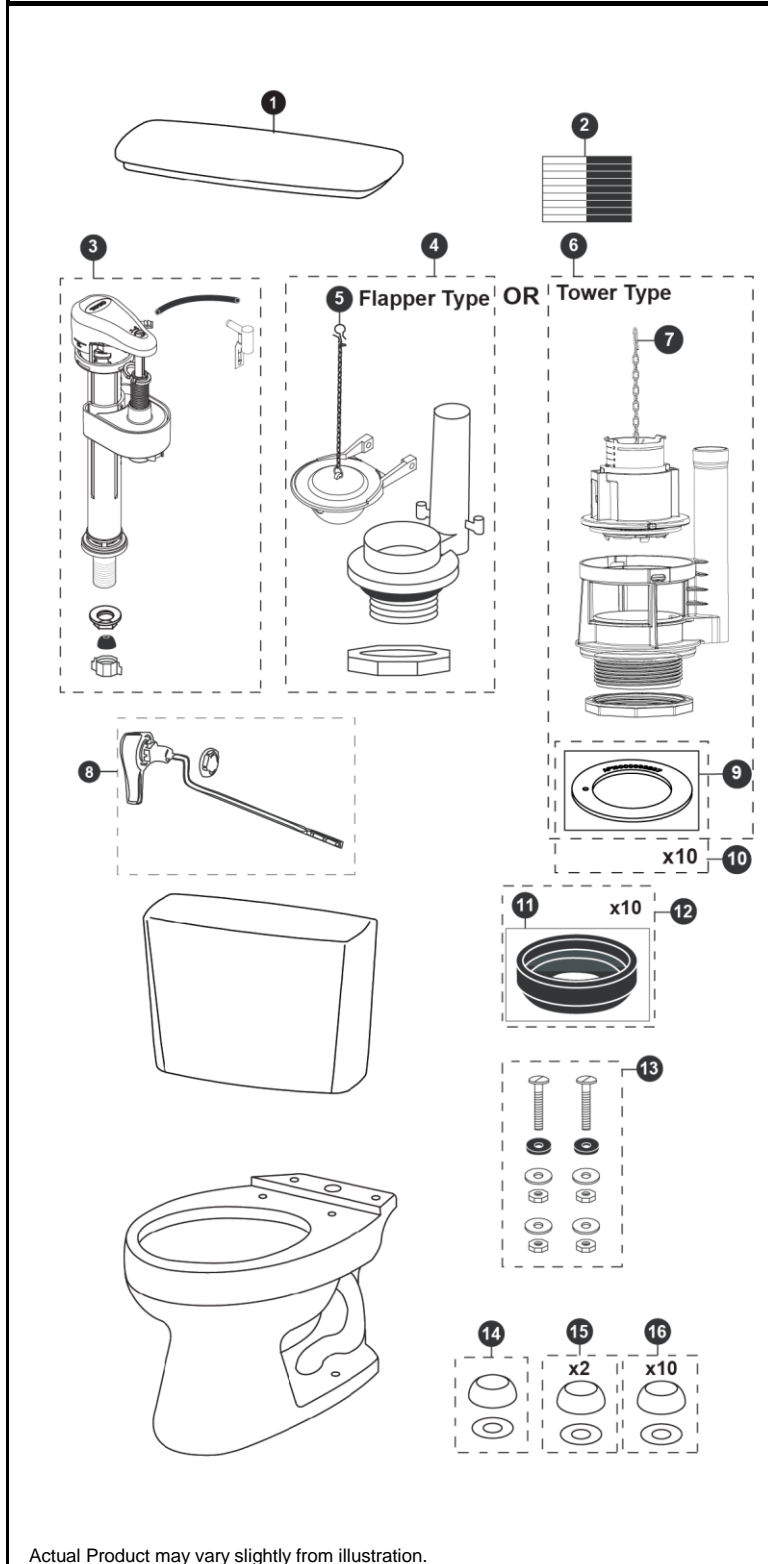

CST744ELN & CST744ELRN

CST744ELN
C744EL
ST744E

CST744ELRN
C744EL
ST744ER

EcoDrake® Transitional 1.28 Gpf Toilet, Elongated, E-Max®, ADA, 12" Rough-In

Item	Part	Description
1	TCU744CRE#01	Tank Lid w/ Velcro Tape - Cotton
	TCU744CRE#03	Tank Lid w/ Velcro Tape - Bone
	TCU744CRE#11	Tank Lid w/ Velcro Tape - Colonial White
	TCU744CRE#12	Tank Lid w/ Velcro Tape - Sedona Beige
	TCU744CRE#51	Tank Lid w/ Velcro Tape - Ebony
2	THU107	Velcro Tape
3	TSU53A	Fill Valve
4	THU252P-A	Flush Valve
5	THU500S	Flapper w/ Chain
6	THU443.10B-A	Drain Valve for Tower Type
7	THU440-A	Flush Tower
8	THU398#01	Trip Lever - Cotton
	THU398#CP	Trip Lever - Chrome Plated
	THU398#BN	Trip Lever - Brushed Nickel
	THU398#PN	Trip Lever - Polished Nickel
	THU399#CP	Trip Lever, Right Hand - Chrome Plated
9	THU407	Seal Gasket (1 piece)
10	THU370	Seal Gasket (10 pieces)
11	9BU024E	3" Tank to Bowl Gasket
12	THU131	Tank to Bowl Gaskets (10 pieces)
13	TSU01D	Tank Mounting Kit
14	THU044#01	Bolt Cap Set - Cotton (1 set)
	THU044#03	Bolt Cap Set - Bone (1 set)
	THU044#11	Bolt Cap Set - Colonial White (1 set)
	THU044#12	Bolt Cap Set - Sedona Beige
	THU044#51	Bolt Cap Set - Ebony
15	THU044S#01	Bolt Cap Sets - Cotton (2 pieces)
	THU044S#03	Bolt Cap Sets - Bone (2 pieces)
	THU044S#11	Bolt Cap Sets - Colonial White (2 pieces)
	THU044S#12	Bolt Cap Sets - Sedona Beige (2 pieces)
	THU044S#51	Bolt Cap Sets - Ebony (2 pieces)
16	THU098#01	Bolt Cap Sets - Cotton (20 pieces)
	THU098#03	Bolt Cap Sets - Bone (20 pieces)
	THU098#11	Bolt Cap Sets - Colonial White (20 pieces)
	THU098#12	Bolt Cap Sets - Sedona Beige (20 pieces)
	THU098#51	Bolt Cap Sets - Ebony (20 pieces)

Note:

Product Number Explanations

Two-Piece Toilet

(CST) Gravity Type Toilet
(744) Model #
(E) E-Max®
(L) ADA Compliant
(R) Right Hand Option
(N) Model Letter

Tank

(ST) Tank
(744) Model #
(E) E-Max®
(R) Right Hand Option

Bowl

(C) Bowl
(744) Model #
(E) E-Max®
(L) ADA Compliant

Actual Product may vary slightly from illustration.