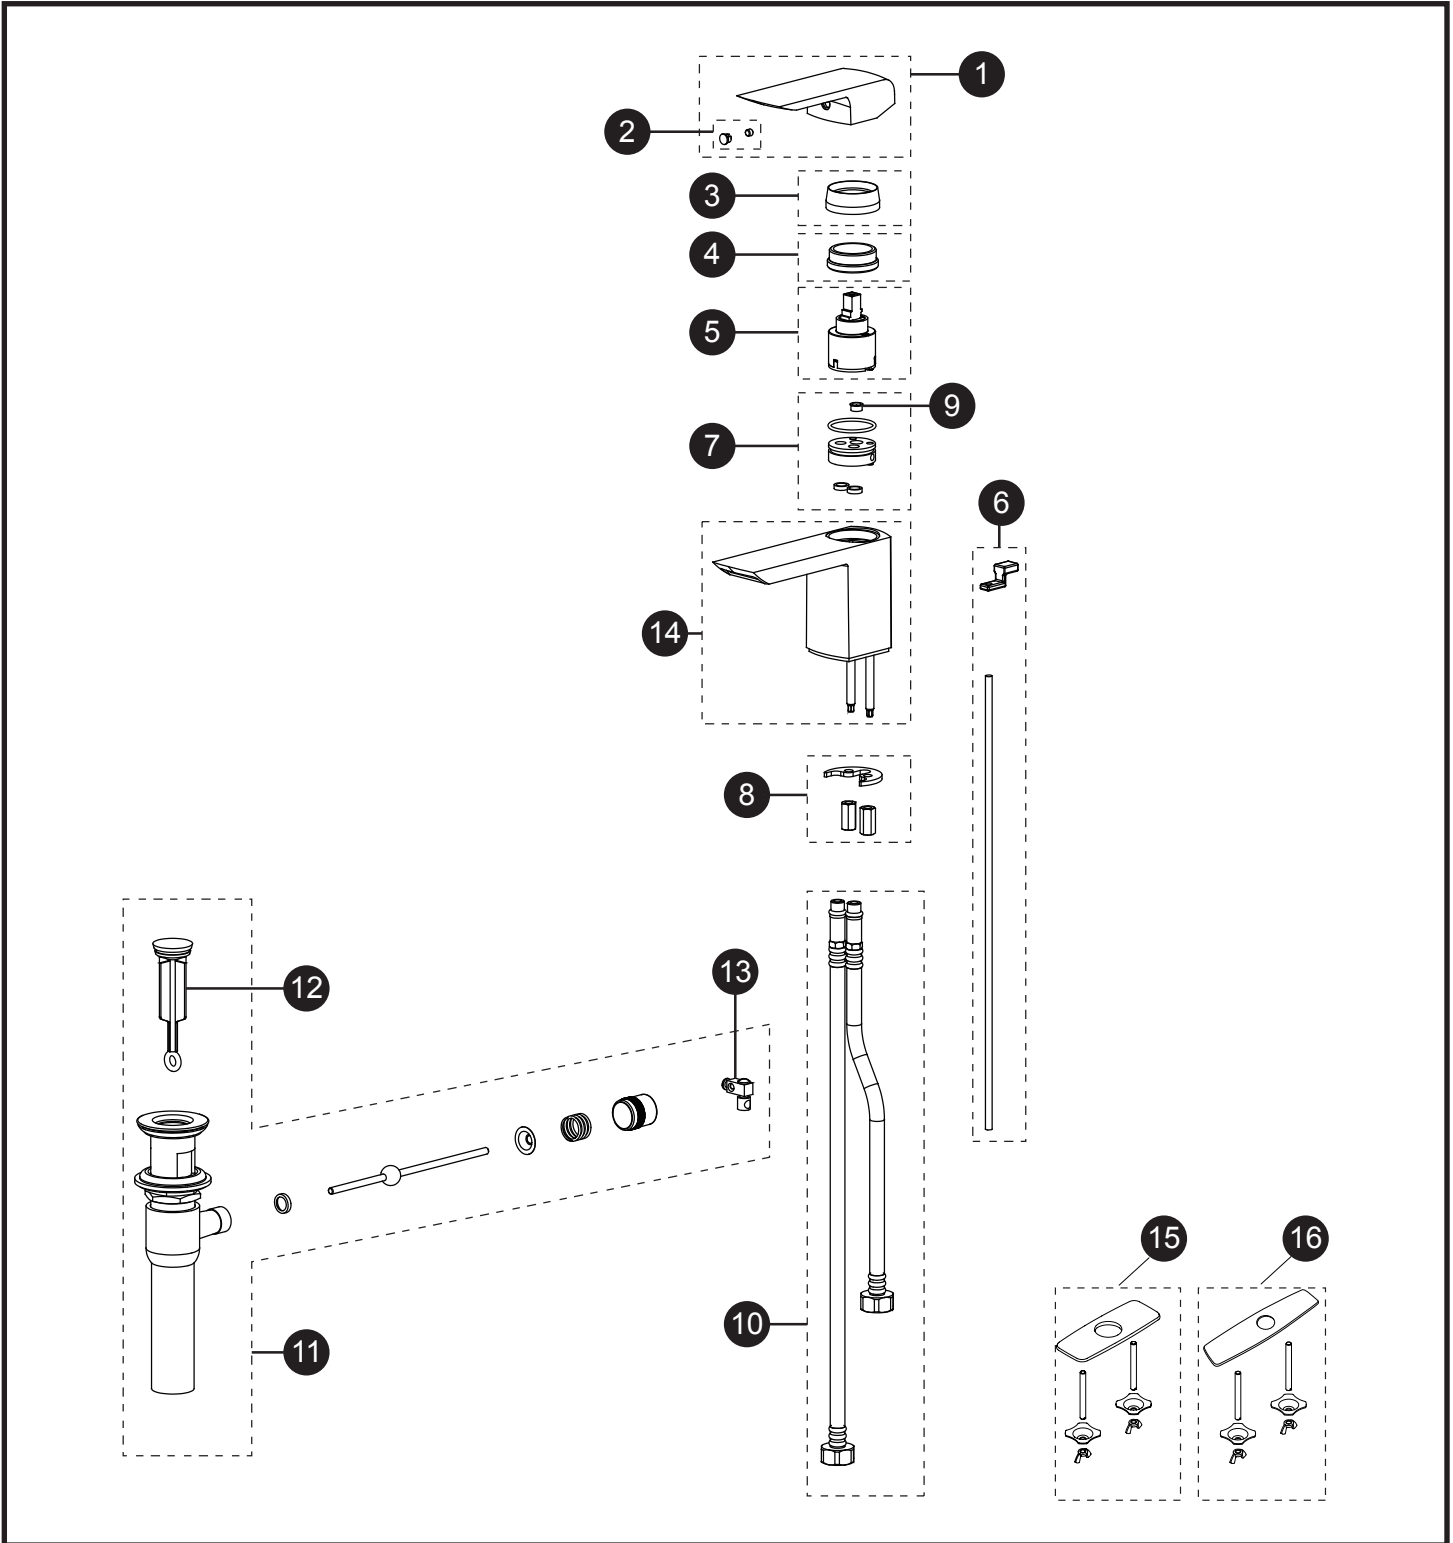

TL960SDLQ#\$\$
TL960SDLQR#\$\$
TL960SD12#\$\$

Soirée®

Single-Handle Lavatory Faucet

TL960SDLQ#\$\$
 TL960SDLQR#\$\$
 TL960SD12#\$\$

Soirée®

Single-Handle Lavatory Faucet

| Item | Part | Description |
|-------------|---------------|----------------------------|
| 1* | THP4000#\$\$ | Handle |
| 2* | THP4001#\$\$ | Set screw & cap |
| 3* | THP4002#\$\$ | Valve cover |
| 4 | THP4003 | Locking ring |
| 5 | THP4504 | Ceramic cartridge |
| 6* | THP4005#\$\$ | Lift assembly |
| 7 | THP4421 | Cartridge adapter, 1.5 gpm |
| | THP5086 | Cartridge adapter, 1.2 gpm |
| 8 | THP4007 | Retaining ring & lock |
| 9 | 9AU4068 | Flow regulator, 1.5 gpm |
| | THP5074 | Flow regulator, 1.2 gpm |
| 10 | THP4407 | Flex hoses |
| 11* | THP4010#\$\$ | Drain assembly |
| 12* | THP4011#\$\$ | Drain plunger |
| 13 | THP4012 | Lift rod connector |
| 14* | THP4422R#\$\$ | Spout body |
| 15* | THP3158#CP | Cover plate – 4” |
| 16 | THP3159#CP | Cover plate – 8” |

* Please specify finish before ordering.

| LEGEND |
|-----------------------|
| \$\$ = Denotes Finish |
| #CP = Polished Chrome |
| #BN = Brushed Nickel |
| #PN = Polished Nickel |