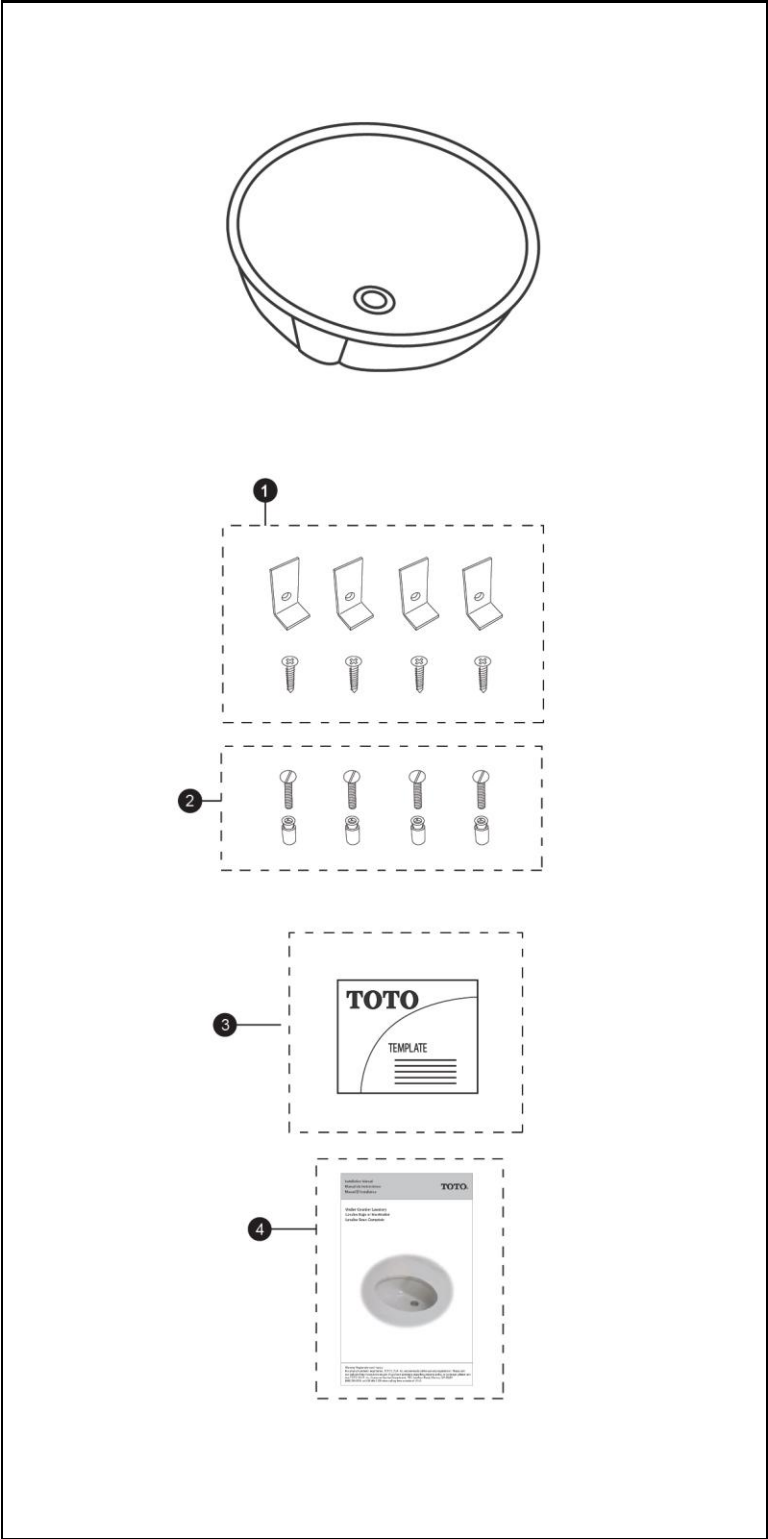

Dantesca®
Under Counter Lavatory
(including CeFIONtect™)

Item	Part	Description
1	THU408	Mounting set, UC lav, standard rim
2	THU410	Anchor set, UC lav, hard surface
3	0GU119	Template,LT597G, LT597, LT587
4	0GU035-5	Installation and Owner's Manual, UC lav

Note:

Product Number Explanations	
Under Counter Lavatory	Colors
(LT) Lavatory	(#01) Cotton
(597) Model	(#03) Bone
(G) CeFIONtect™	(#04) Gray
	(#11) Colonial White
	(#12) Sedona Beige
	(#51) Ebony

Actual Product may vary slightly from illustration.