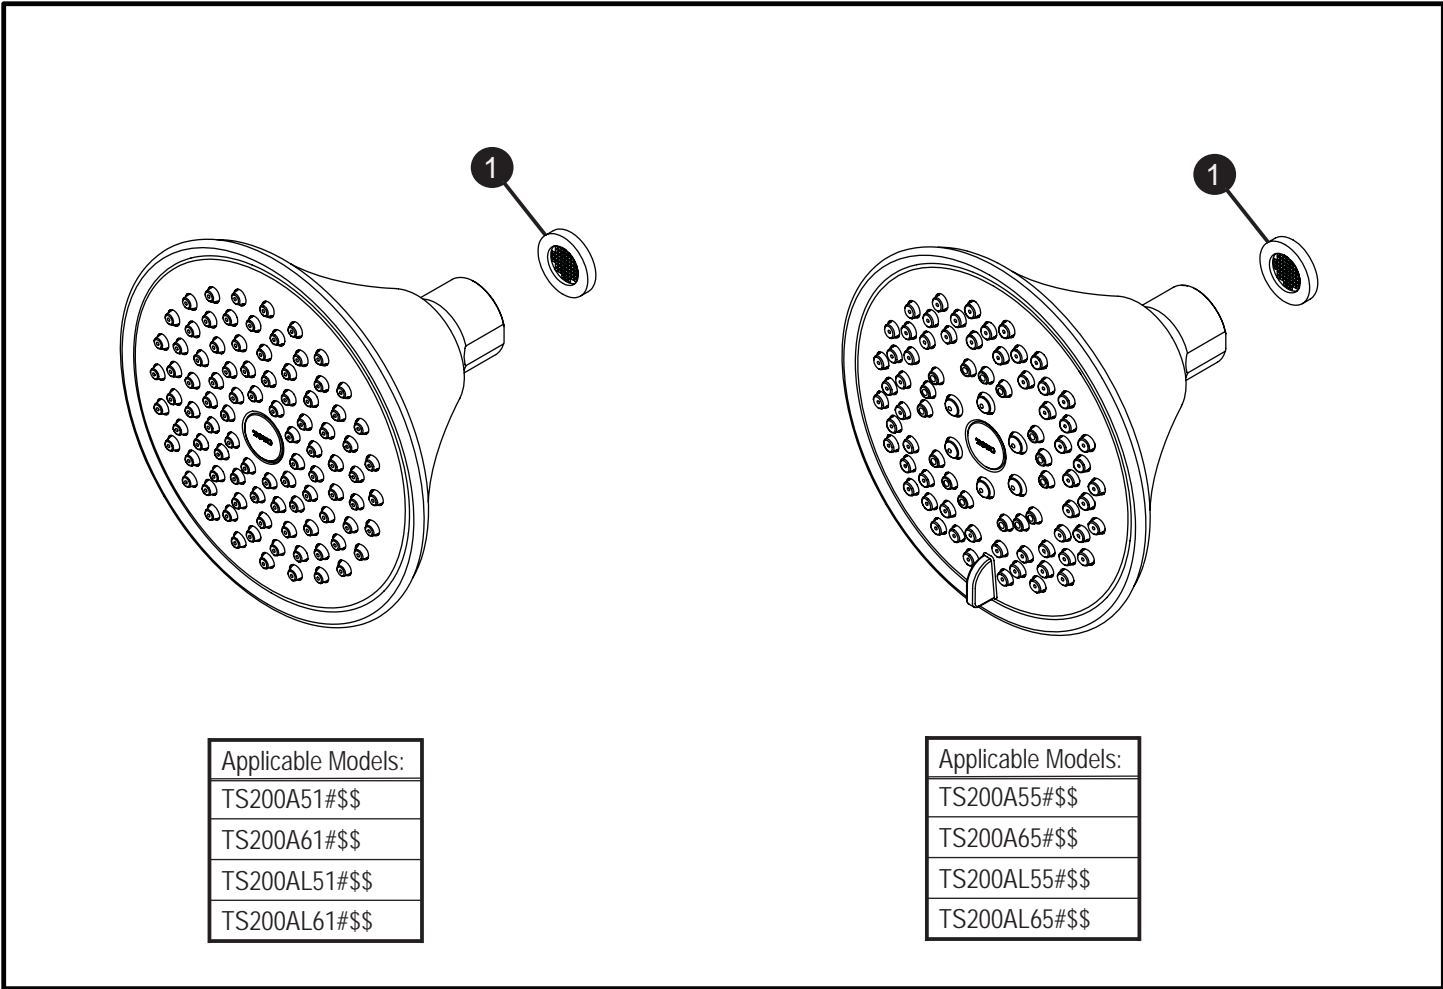

Transitional Collection Series A
Showerhead

Applicable Models:
TS200A51#\$\$
TS200A61#\$\$
TS200AL51#\$\$
TS200AL61#\$\$

Applicable Models:
TS200A55#\$\$
TS200A65#\$\$
TS200AL55#\$\$
TS200AL65#\$\$

Item	Part	Description
1	THP4808#\$\$	Gasket / Filter

LEGEND
\$\$ = Denotes Finish
#CP = Polished Chrome
#BN = Brushed Nickel
#PN = Polished Nickel