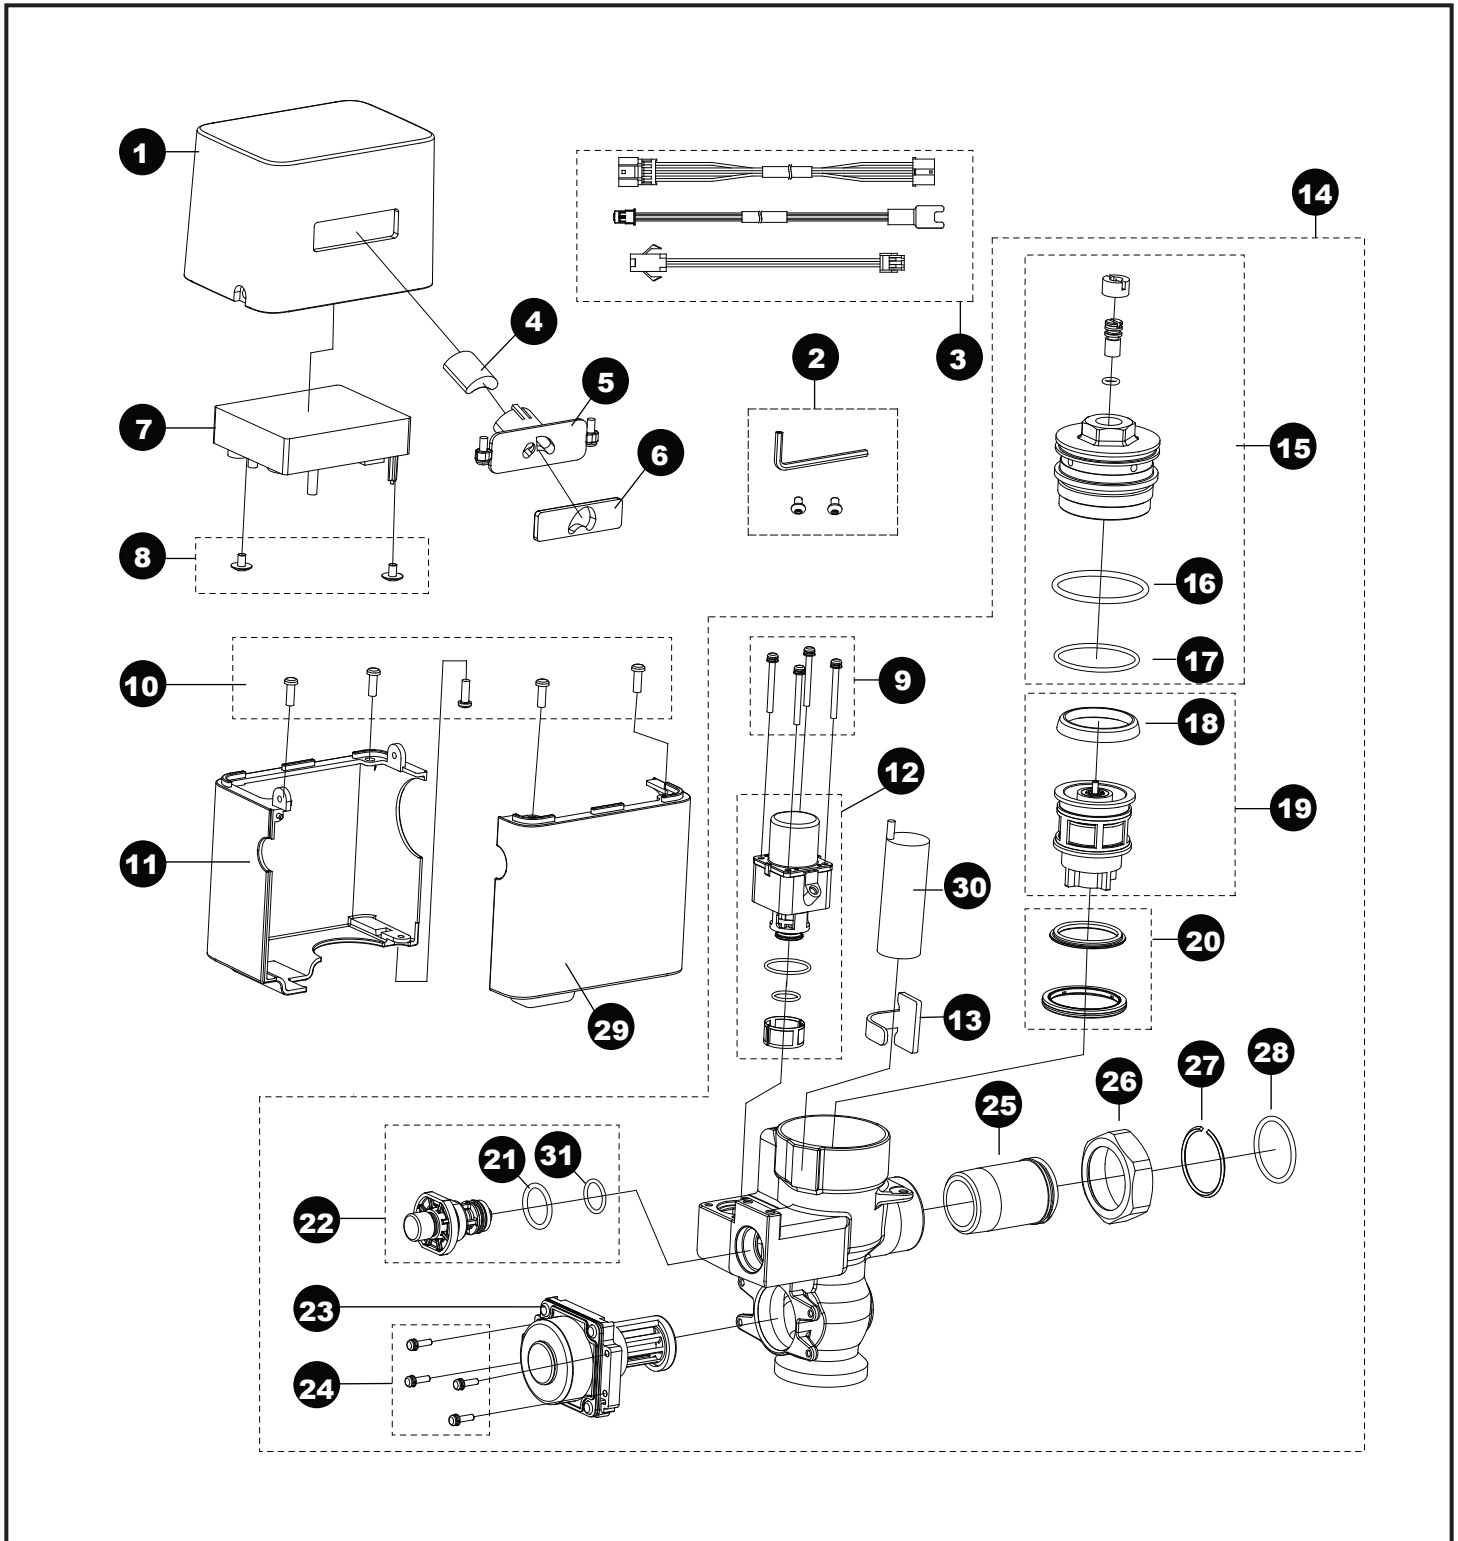

TET1UAR(X)#CP  
TET1UA(X)32#CP

**EcoPower® Flush Valve,  
Toilet, Exposed, 1.0 Gpf**

**EcoPower® Flush Valve,  
Toilet, Exposed, 1.0 Gpf**

<b>Item</b>	<b>Part</b>	<b>Description</b>
1	THP3201#CP	Cover, top
2	THP3232	Screw w/wrench set, exposed
3	THP3209	Extension harness (3 type/bag)
4	THP3187	Sensor unit
5	THP3205	Bracket, sensor w/screw (15D)
6	THP3207	Glass, sensor window, exposed
7	THP3280	Controller unit, E
8	THP3208	Screw, controller mount (2/bag)
9	THP3192	Screw (4/bag)
10	THP3204	Screw, cover, valve (5/bag)
11	THP3203#CP	Cover, lower, B
12	THP3190R	Solenoid unit & diaphragm assy
13	TH559EDV517	Clamp set (10/bag)
14	THP3281	Valve bodyassy, exposed, toilet
	THP3223X	Valve bodyassy, exposed, toilet for Reclaimed Water
15	THP3188	Valve cap assembly
	THP3188X	Valve cap assembly for Reclaimed Water
16	THP3189	O-ring, valve cap top (10/bag)
17	TH305SV112	O-ring, valve cap botm (10/bag)
18	TH305SV103	U-packing, piston (10/bag)
19	TH323V104R	Piston assembly
20	TH321	Seat packing set
21	THP3013	O-ring, screen nut (10/bag)
22	TH559EDV506	Push button assembly
23	TH559EDV503	EcoPower generator, toilet
24	TH559EDV505	Screw, EcoPower generator
25	TH305SV114	Tailpiece
26	TH305SV113	Nut, tailpiece/angle stop
27	TH305SV105	Locking ring set, tailpiece (10/bag)
28	TH305SV106	O-ring, tailpiece (10/bag)
29	THP3202#CP	Cover, lower, A
30	THP3053	Back-up battery
31	THP3242	O-ring (1/bag)

Vacuum Breaker Sets

VB9CP-32 Top Spud, 1-1/2" Outlet, Exposed

VB0932X#CP Top Spud, 1-1/2" Outlet, Exposed for Reclaimed Water

Note: For additional information, refer to the individual vacuum breaker parts sheets.