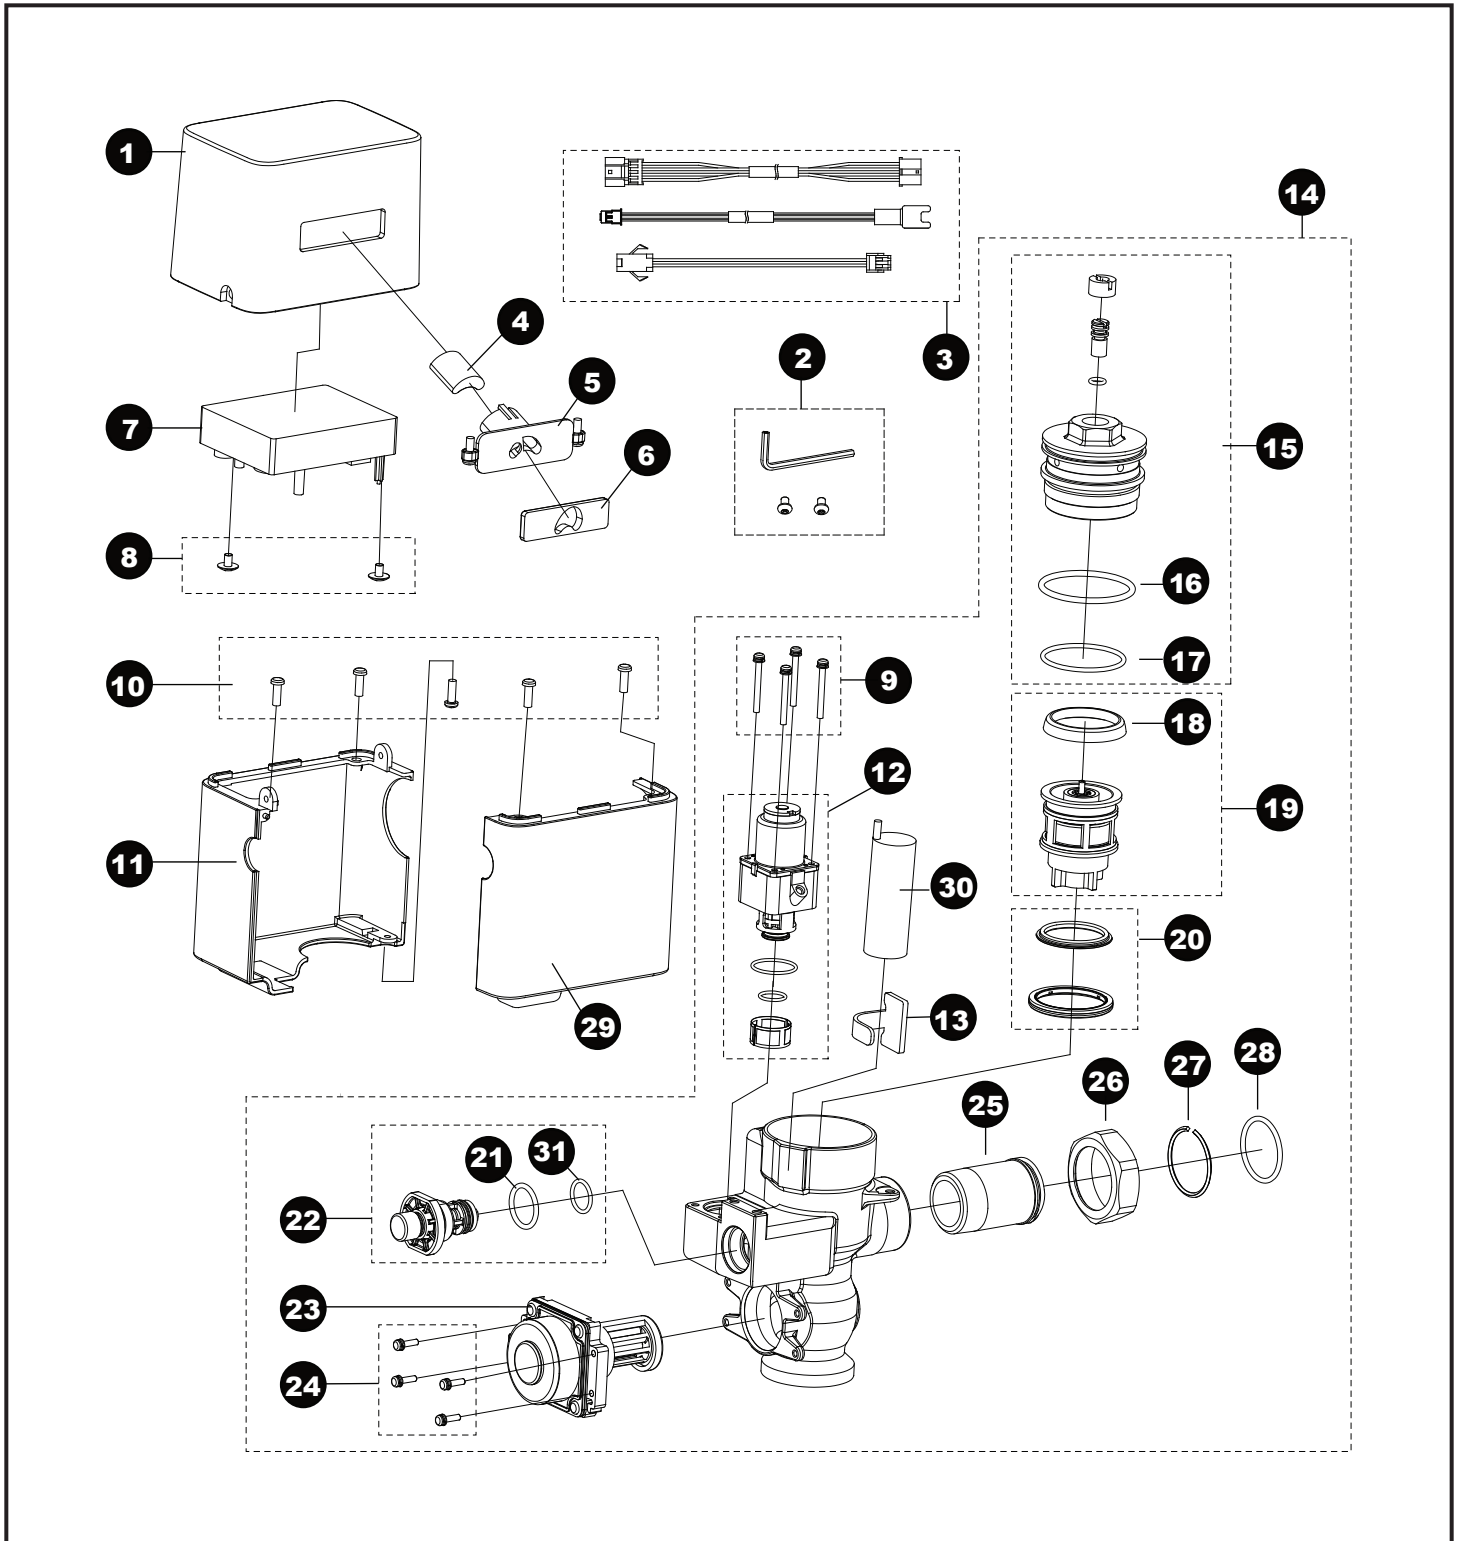

EcoPower® Flush Valve,
Toilet, Exposed, 1.6 Gpf
24" VB

TET6GA#CP
TET6GA32#CP

**EcoPower® Flush Valve,
Toilet, Exposed, 1.6 Gpf
24" VB**

Item	Part	Description
1	THP3201#CP	Cover, top
2	THP3232	Screw w/wrench set, exposed
3	THP3209	Extension harness (3 type/bag)
4	THP3187	Sensor unit
5	THP3206	Bracket, sensor w/screw (20D)
6	THP3207	Glass, sensor window, exposed
7	THP3197	Controller unit, D
8	THP3208	Screw, controller mount (2/bag)
9	THP3192	Screw (4/bag)
10	THP3204	Screw, cover, valve (5/bag)
11	THP3203#CP	Cover, lower, B
12	THP3190R	Solenoid unit & diaphragm assy
13	TH559EDV517	Clamp set (10/bag)
14	THP3223	Valve assy, exposed, toilet
15	THP3188	Valve cap assembly
16	THP3189	O-ring, valve cap top (10/bag)
17	TH305SV112	O-ring, valve cap botm (10/bag)
18	TH305SV103	U-packing, piston (10/bag)
19	TH323V104R	Piston assembly
20	TH321	Seat packing set
21	THP3013	O-ring, screen nut (10/bag)
22	TH559EDV506	Push button assembly
23	TH559EDV503	EcoPower generator, toilet
24	TH559EDV505	Screw, EcoPower generator
25	TH305SV114	Tailpiece
26	TH305SV113	Nut, tailpiece/angle stop
27	TH305SV105	Locking ring set, tailpiece (10/bag)
28	TH305SV106	O-ring, tailpiece (10/bag)
29	THP3202#CP	Cover, lower, A
30	THP3053	Back-up battery
31	THP3242	O-ring (1/bag)

Vacuum Breaker Sets

VBXX32 #CP Top Spud, 1-1/2" Outlet, For 24" Long VB tube

THP3291 #CP 24.5" VB tube, 1-1/2"

Note: for additional information, refer to the individual vacuum breaker parts sheets.