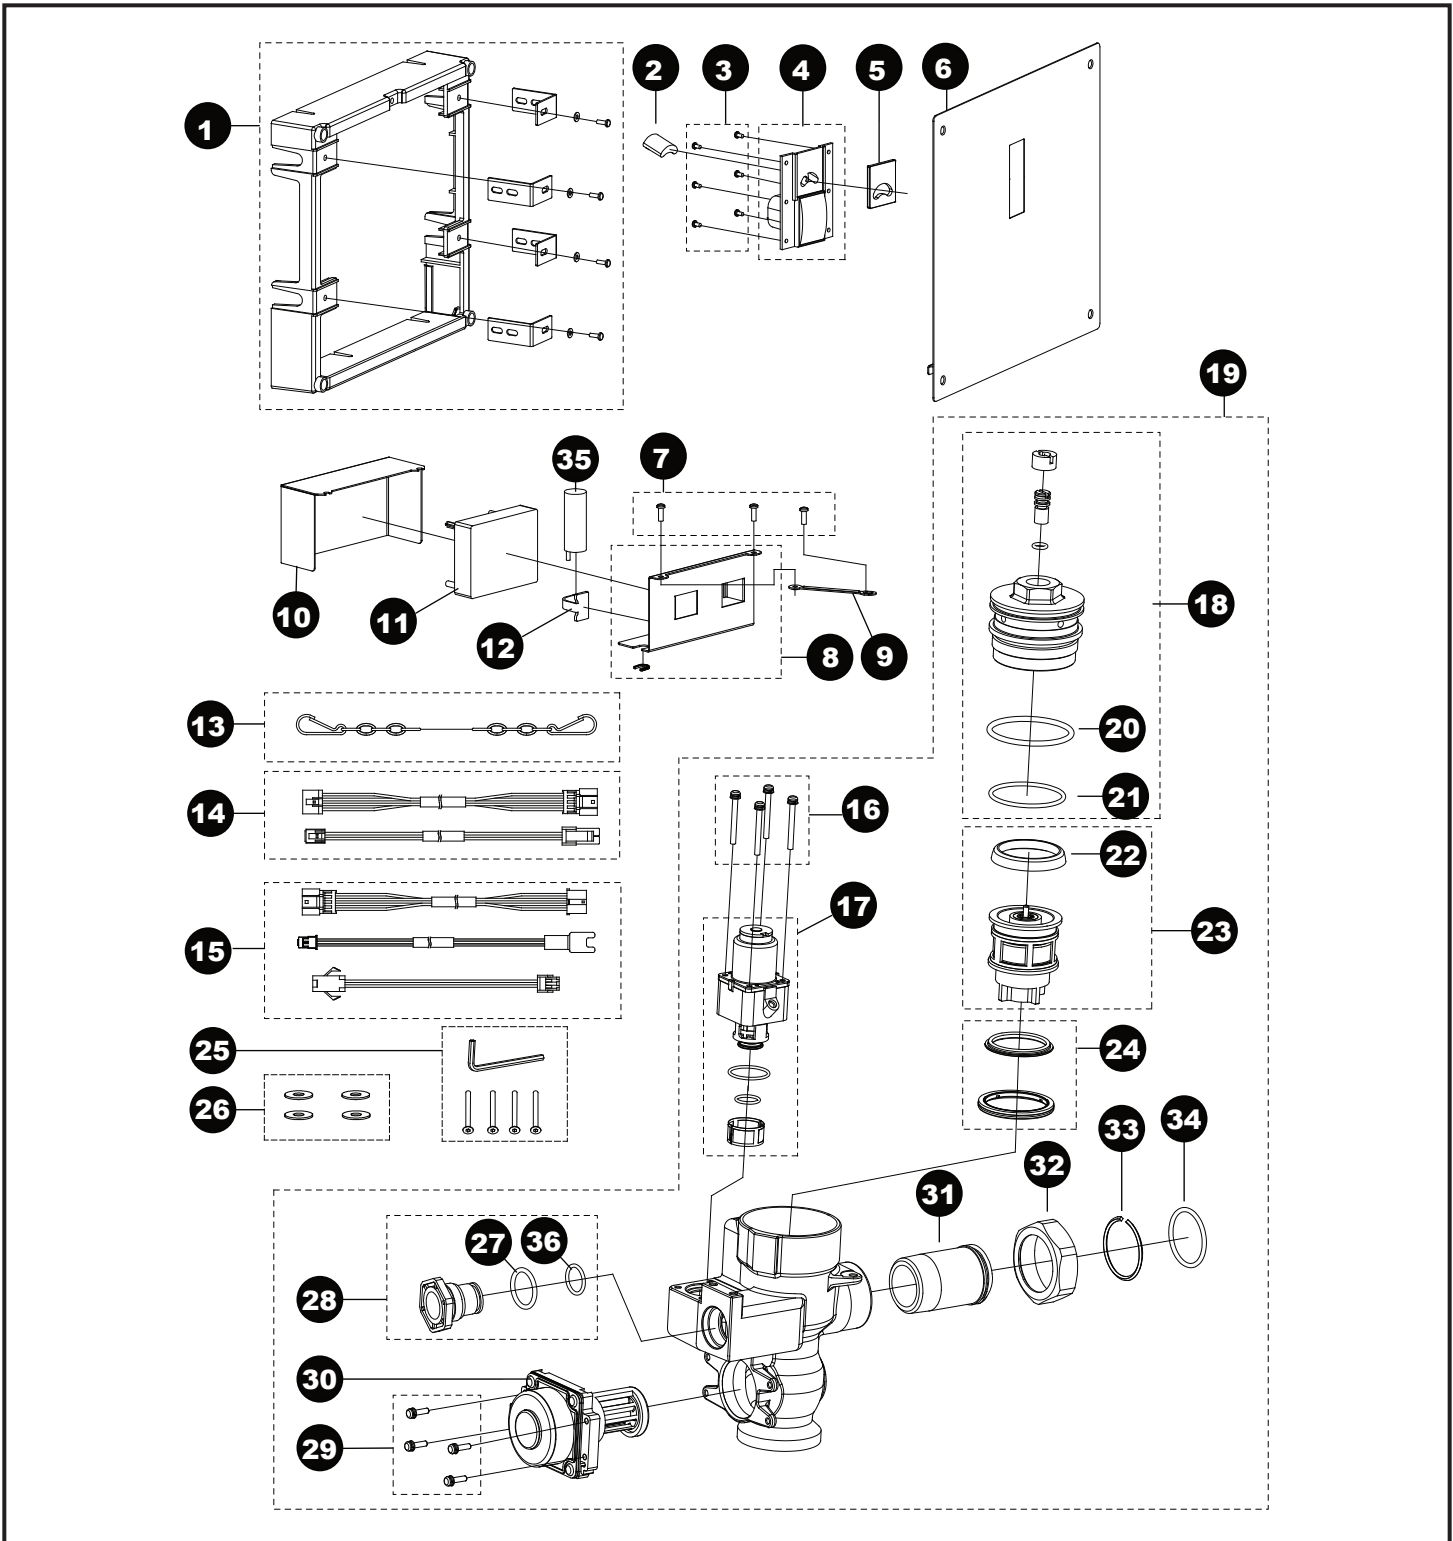

TET2GAR#SS  
 TET2GA31#SS  
 TET2GA32#SS  
 TET2GA33#SS

**EcoPower® Flush Valve,  
 Toilet, Concealed Large, 1.6 Gpf**

**EcoPower® Flush Valve,  
Toilet, Concealed Large, 1.6 Gpf**TET2GAR#SS  
TET2GA31#SS  
TET2GA32#SS  
TET2GA33#SS

<b>Item</b>	<b>Part</b>	<b>Description</b>
1	TH559EDV341	Frame assembly, large cover
2	THP3187	Sensor
3	THP3215	Screw, sensor bracket, concealed (6/bag)
4	THP3214	Bracket, sensor, w/ push button
5	THP3213	Glass, sensor window, concealed
6	THP3211	Cover plate, large
7	THP3204	Screws, valve body, cover (5/bag)
8	THP3217	Housing, controller, concealed
9	THP3218	Mount stay, controller box
10	THP3216	Cover, box, controller, concealed
11	THP3197	Controller unit, D
12	TH559EDV517	Clamp set (10/bag)
13	TH559EDV345	Chain, cover plate
14	THP3221	Harness, concealed (2 type/bag)
15	THP3209	Extension harness (3 type/bag)
16	THP3192	Screw, solenoid valve (4/bag)
17	THP3190R	Solenoid valve assembly
18	THP3188	Piston cap sub assembly
19	THP3226	Valve assy, concealed, toilet
20	THP3189	O-ring, piston cap, top, large (10/bag)
21	TH305SV112	O-ring, valve cap botm (10/bag)
22	TH305SV103	U-packing, piston (10/bag)
23	TH323V104R	Piston assembly
24	TH321	Seat packing set
25	THP3233	Screw w/wrench set
26	THP3219	Washer, plastic (4/bag)
27	THP3013	O-ring, cap (10/bag)
28	THP3220	Plug
29	TH559EDV505	Screw, EcoPower generator (4/bag)
30	TH559EDV503	EcoPower generator, toilet
31	TH305SV114	Tailpiece
32	TH305SV113	Nut, tailpiece/angle stop
33	TH305SV105	Locking ring set, tailpiece (10/bag)
34	TH305SV106	O-ring, tailpiece (10/bag)
35	THP3053	Back-up battery
36	THP3242	O-ring (1/bag)

**Vacuum Breaker Sets**

- VB13RB-31 Back Spud, 1-1/2" Outlet, Concealed
- VB9RB-32 Top Spud, 1-1/2" Outlet, Concealed
- VB13RB-33 Back Spud, 1-1/2" Outlet, Floor Mount

Note: for additional information, refer to the individual vacuum breaker parts sheets.