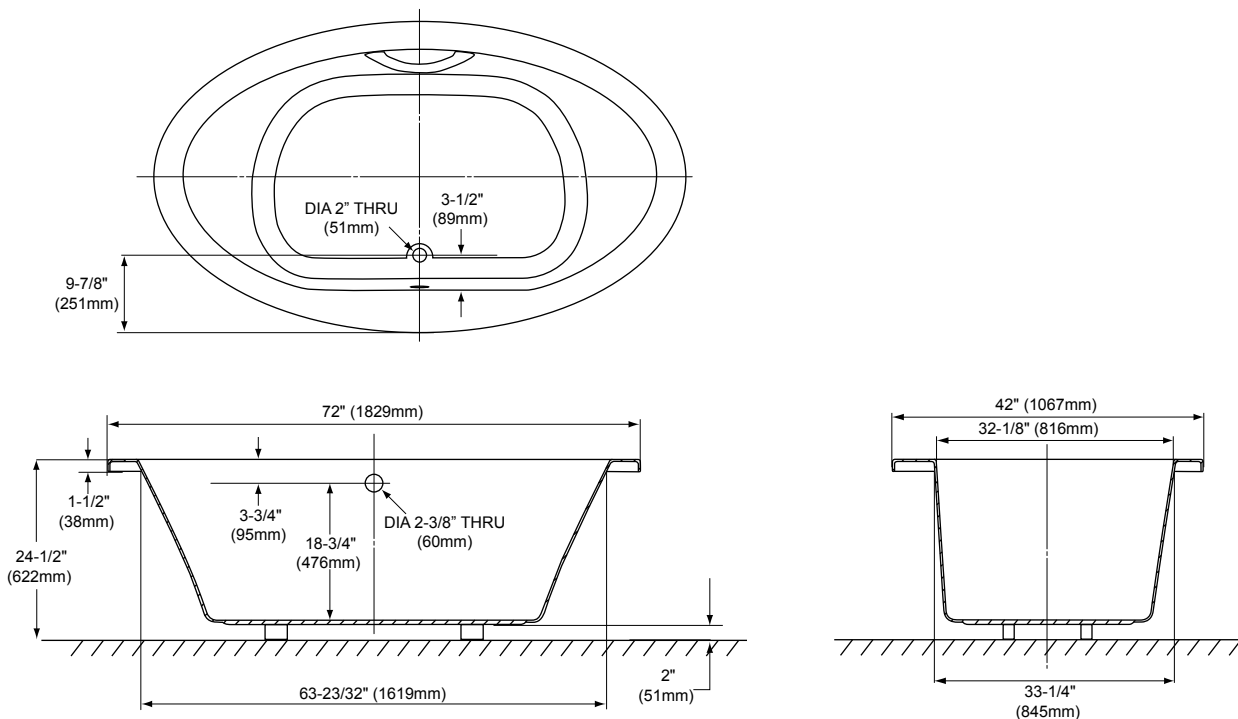

ABY904N

Pacifica® 6' Soaker Bathtub

SPECIFICATIONS

- Size 72" L x 42" W
- Depth 21"
- Water Depth 16.1"
- Warranty 1 Year Limited Warranty on acrylic tub
  1 Year Limited Warranty on components and parts
- Material Cast Acrylic
- Shipping Weight 140 lbs.
- Shipping Dimensions 74" L x 44" W x 27" H
- Gallons 100 to overflow

INSTALLATION NOTES

Floor support under bath must provide a minimum of 75 lbs/square foot (366 kg/square meter) loading. Check local codes for requirements on installing an ASSE 1070/ASME A112. 1070/CSA B125.70 compliant device in series with the tub faucet.

TOTO®

These dimensions and specifications are subject to change without notice