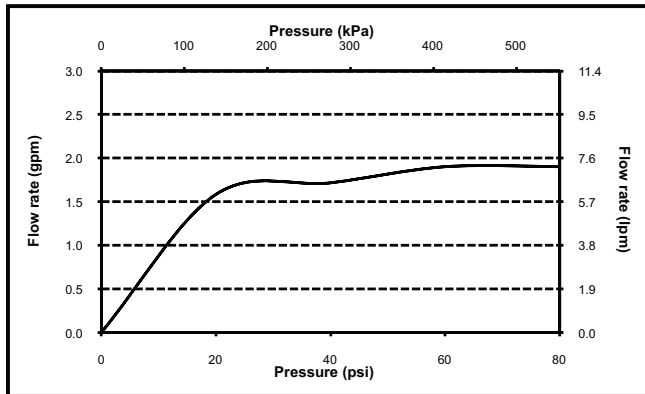

PRODUCT SPECIFICATION

The multi-spray showerhead shall have a maximum flow rate of 2.0 gpm (7.6 lpm). TS200AL55 shall have a 4-1/2" showerhead and a 4" diameter spray face. TS200AL65 shall have a 5-1/2" showerhead and a 5" diameter spray face. Product shall have 5 multifunction spray modes. Spray modes shall be spray, spray and massage combo, massage, mist and pause. Product shall have rubber nozzles to prevent limescale build up. Product shall be TOTO Model TS200AL____ #____.

TS200N6: Shower Arm 6"

TS200AL55 & TS200AL65

Transitional Collection Series A Multi-Spray Showerhead

SPECIFICATIONS

- Warranty: Lifetime Limited Warranty (Residential Use)
One Year (Commercial Use)
- Material: Brass / Plastics
- Shipping Weight: TS200AL55: 0.9 lbs.
TS200AL65: 1.0 lbs.
- Shipping Dimensions: TS200AL55 & TS200AL65:
3-1/2" L x 5-3/4" W x 6-3/4" H
- Maximum Flow Rate: 2.0 gpm (7.6 lpm)

INSTALLATION NOTES

OPTIONAL SHOWERHEAD COMPONENT:
TS200N6: Shower Arm 6" sold separately.

TS200AL55: 4-7/16" (112mm)
TS200AL65: 5-3/8" (136mm)

TOTO

These dimensions and specifications are subject to change without notice