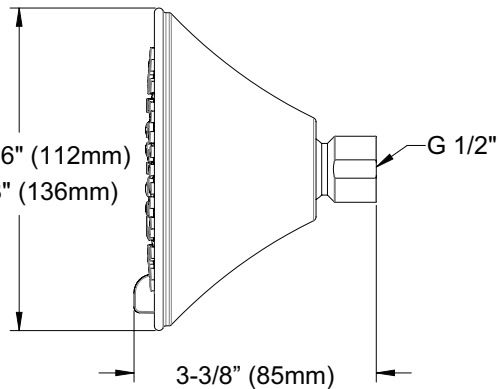

PRODUCT SPECIFICATION

The multi-spray showerhead shall have a maximum flow rate of 2.0 gpm (7.6 lpm). TS200AL55 shall have a 4-1/2" showerhead and a 4" diameter spray face. TS200AL65 shall have a 5-1/2" showerhead and a 5" diameter spray face. Product shall have 5 multifunction spray modes. Spray modes shall be spray, spray and massage combo, massage, mist and pause. Product shall have rubber nozzles to prevent limescale build up. Product shall be TOTO Model TS200AL____ #____.

TS200AL55: Transitional Collection Series A Multi-Spray Showerhead 4-1/2"

TS200AL65: Transitional Collection Series A Multi-Spray Showerhead 5-1/2"

Please note the following component is sold separately:

TS200N6: Shower Arm 6"

TS200AL55 & TS200AL65

Transitional Collection Series A Multi-Spray Showerhead

SPECIFICATIONS

- Warranty: Lifetime Limited Warranty (Residential Use)
One Year (Commercial Use)
- Material: Brass / Plastics
- Shipping Weight: TS200AL55: 0.9 lbs.
TS200AL65: 1.0 lbs.
- Shipping Dimensions: TS200AL55 & TS200AL65:
3-1/2" L x 5-3/4" W x 6-3/4" H
- Maximum Flow Rate: 2.0 gpm (7.6 lpm)

INSTALLATION NOTES

OPTIONAL SHOWERHEAD COMPONENT:
TS200N6: Shower Arm 6" sold separately.

TS200AL55: 4-7/16" (112mm)
TS200AL65: 5-3/8" (136mm)

TOTO

These dimensions and specifications are subject to change without notice