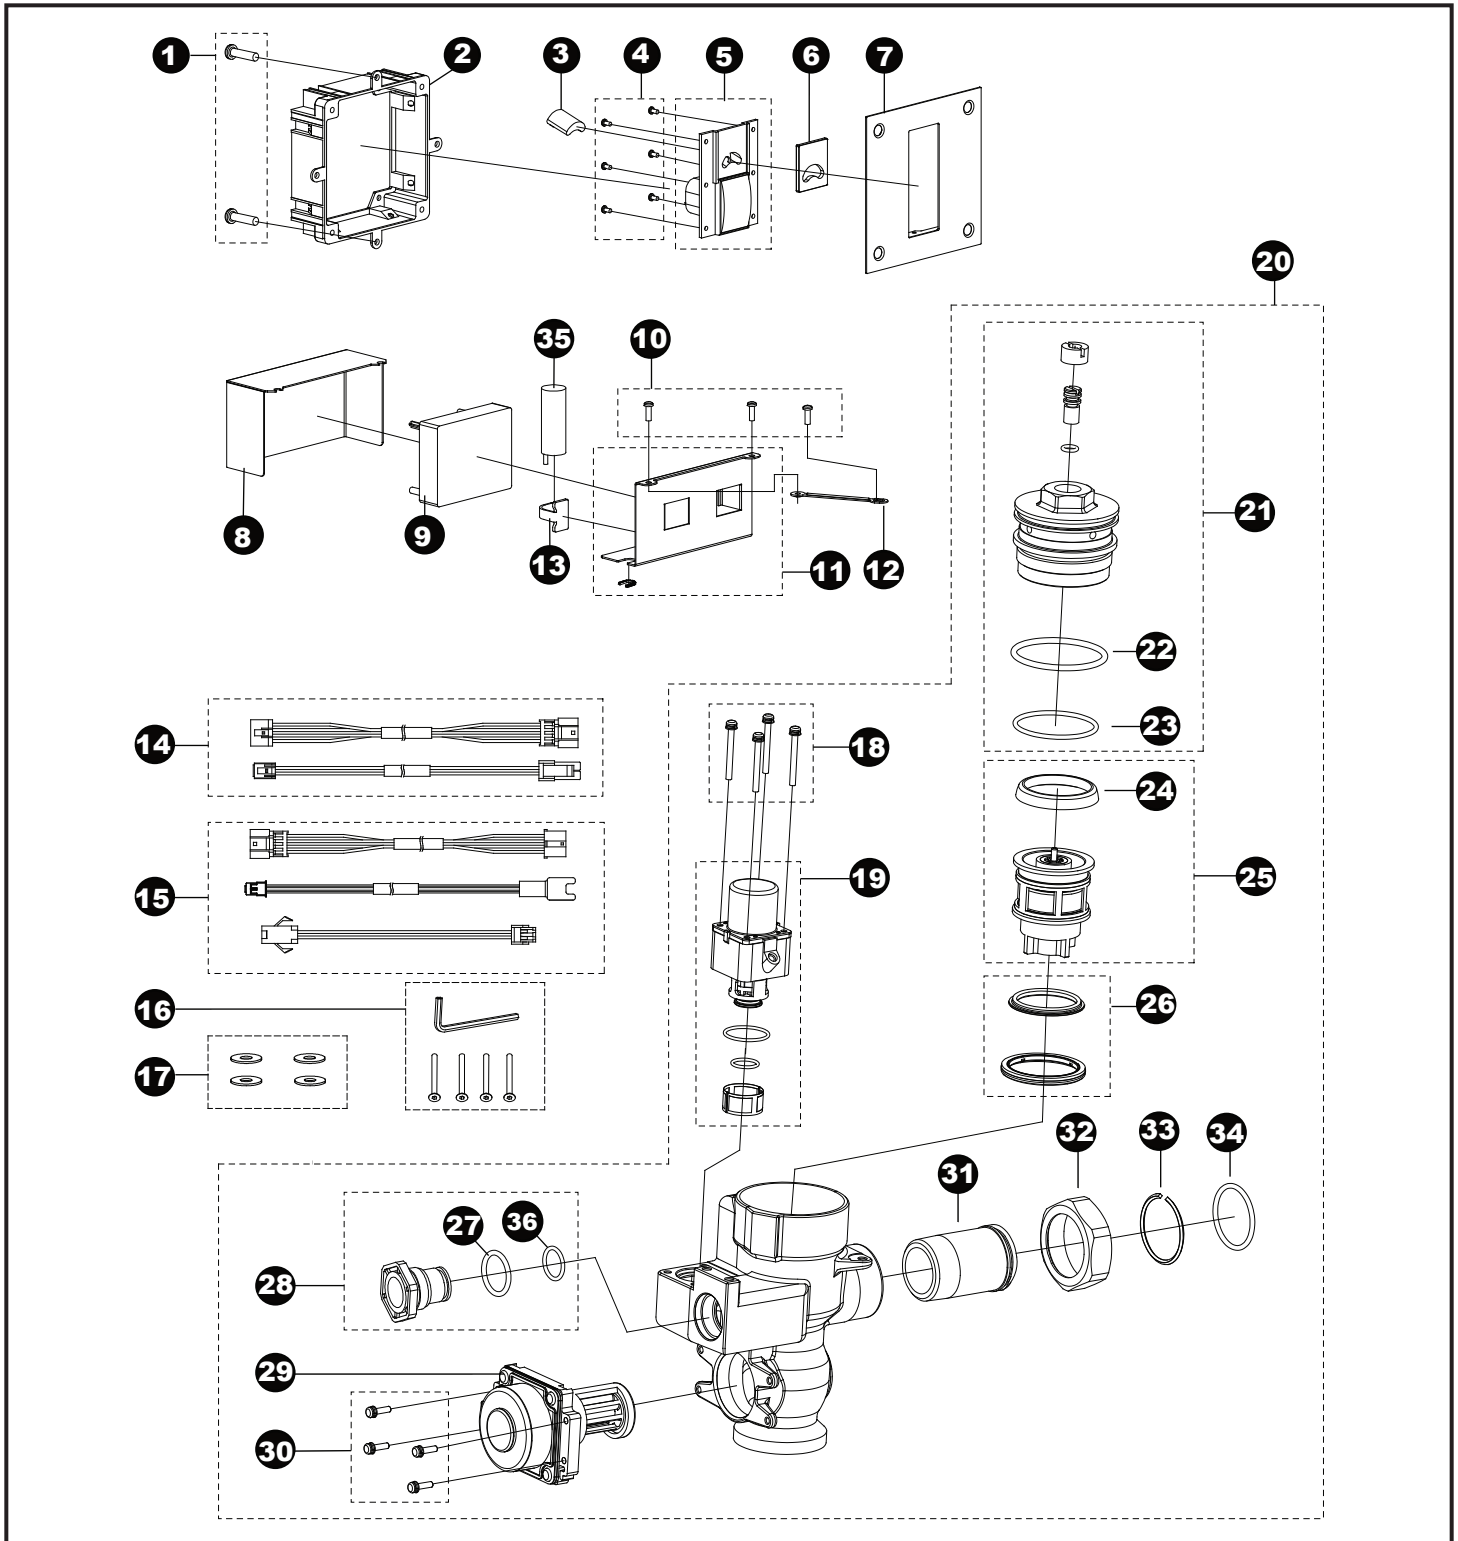

TEU3LAR(X)#SS
 TEU3LA(X)11#SS
 TEU3LA12#SS
 TEU3LA(X)21#SS

**EcoPower® Flush Valve,
 Urinal, Concealed Small - 0.5 Gpf**

**EcoPower® Flush Valve,
Urinal, Concealed Small - 0.5 Gpf**

TEU3LAR(X)#SS
TEU3LA(X)11#SS
TEU3LA12#SS
TEU3LA(X)21#SS

Item	Part	Description
1	THP3222	Screw, wooden screw (10/bag)
2	THP3210	Wall frame assy, small cover
3	THP3187	Sensor unit
4	THP3215	Screw, touch button (6/bag)
5	THP3214	Touch button assy, concealed
6	THP3213	Glass, sensor window, concealed
7	THP3212	Cover plate, small
8	THP3216	Cover, controller box, concealed
9	THP3198	Controller unit, A
10	THP3204	Screw, cover, valve (5/bag)
11	THP3217	Housing, controller, concealed
12	THP3218	Mount stay, controller box
13	TH559EDV517	Clamp set (10/bag)
14	THP3221	Wire harness,controller (2/bag)
15	THP3209	Extension harness (3 type/bag)
16	THP3233	Screw w/wrench set
17	THP3219	Washer, plastic (4/bag)
18	THP3192	Screw (4/bag)
19	THP3190R	Solenoid unit & diaphragm assy
20	THP3228	Valve assy, concealed, urinal
	THP3228X	Valve assy, concealed, urinal for Reclaimed Water
21	THP3188	Valve cap assembly
21	THP3188X	Valve cap assembly for Reclaimed Water
22	THP3189	O-ring, valve cap top (10/bag)
23	TH305SV112	O-ring, valve cap botm (10/bag)
24	TH305SV103	U-packing, piston (10/bag)
25	TH323V104R	Piston assembly
26	TH321	Seat packing set
27	THP3013	O-ring, cap (10/bag)
28	THP3220	Plug
29	THP3234	EcoPower generator, urinal
30	TH559EDV505	Screw, EcoPower generator
31	TH305SV114	Tailpiece
32	TH305SV113	Nut, tailpiece/angle stop
33	TH305SV105	Locking ring set, tailpiece (10/bag)
34	TH305SV106	O-ring, tailpiece/angle stop
35	THP3053	Back-up battery
36	THP3242	O-ring (1/bag)

Vacuum Breaker Sets

- VB1311#RB Back Spud, 3/4" Outlet, Concealed
- VB0912#RB Top Spud, 3/4" Outlet, Concealed
- VB1321#RB Back Spud, 1-1/4" Outlet, Concealed
- VB1311X#RB Back Spud, 3/4" Outlet, Concealed for Reclaimed Water
- VB1321X#RB Back Spud, 1-1/4" Outlet, Concealed for Reclaimed Water