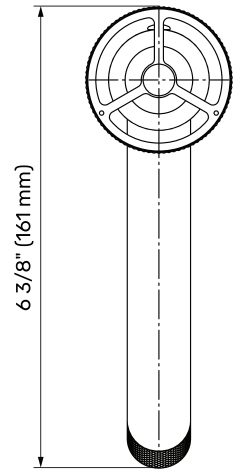

**WATER CONSERVATION**

Promoting a sustainable lifestyle, the 1.2 GPM faucet spout conserves water without sacrificing performance.

**AVAILABLE FINISHES**

| Color**   | Code | Description        |
|---|------|--------------------|
|  | CH   | Chrome             |
|  | BN   | Brushed Nickel     |
|  | MB   | Matte Black        |
|  | MG   | Matte Brushed Gold |

\* See website for detailed warranty information.

\*\*Color swatches intended for reference only.

FRONT VIEW

SIDE VIEW

TOP VIEW

| DIMENSIONS    |                |                            |  |
|---------------|----------------|----------------------------|--|
| Faucet height | 7 7/8" (199mm) | Diameter Opening           | Standard 1 3/8" diameter opening is required |
| Spout reach   | 4 7/8" (125mm) | Water supply connection    | Standard US plumbing 3/8" connections        |
| Spout height  | 3 1/4" (84mm)  | Installation compatability | 1-, 2-, 3-hole*                              |
| Hole Diameter | Ø1 3/8" (35mm) |                            |  |
| Flow rate     | 1.2 gal/min    |                            |  |
| Faucet body   | Brass          |                            |  |