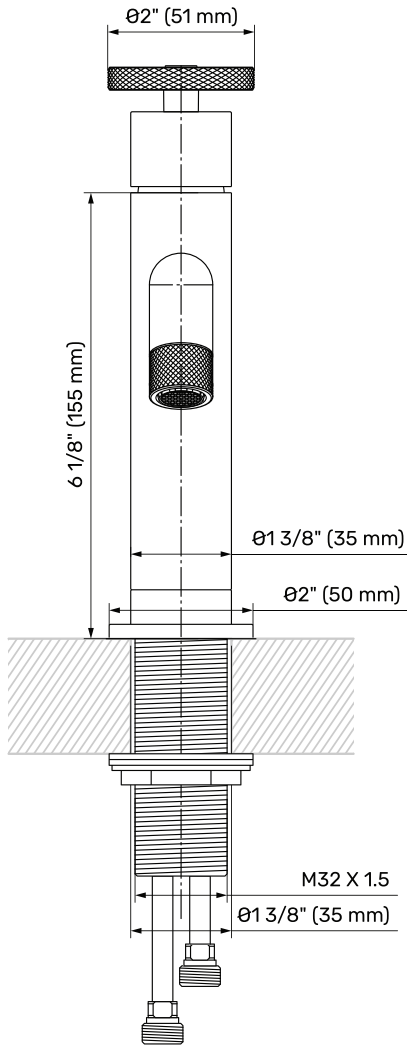

**VIGO Cass Single Hole Single Handle Bathroom Faucet  
VG01046**

**PRODUCT FEATURES**

- 1 or 3-hole installation
- Single handle lever
- Eco-friendly 1.2 GPM flow rate
- Designed in NYC
- Solid brass construction
- FinishPlated™ ensures that the hardware finish is consistent throughout the entire sink faucet
- EternalSeal™ is an expertly tested ceramic cartridge that prevents leaks and dripping
- Power Meets Tranquility with an Eco-Friendly Flow
- Easy-to-Clean Nozzle Resists Mineral Buildup
- Features a quality assured Limited Lifetime Warranty
- Optional deck plate sold separately
- Thoughtfully Engineered for a Reliable Flow
- Versatile Designs for Any Aesthetic
- All parts & hardware are included
- EZInstall™ makes installation quick and easy without the use of putty

**WATER CONSERVATION**

Promoting a sustainable lifestyle, the 1.2 GPM faucet spout conserves water without sacrificing performance.

**AVAILABLE FINISHES**

| Color**   | Code | Description        |
|---|------|--------------------|
|  | CH   | Chrome             |
|  | BN   | Brushed Nickel     |
|  | MB   | Matte Black        |
|  | MG   | Matte Brushed Gold |

\* See website for detailed warranty information.

\*\*Color swatches intended for reference only.

FRONT VIEW

SIDE VIEW

TOP VIEW

| DIMENSIONS    |                |                            |  |
|---------------|----------------|----------------------------|--|
| Faucet height | 7 7/8" (199mm) | Diameter Opening           | Standard 1 3/8" diameter opening is required |
| Spout reach   | 4 7/8" (125mm) | Water supply connection    | Standard US plumbing 3/8" connections        |
| Spout height  | 3 1/4" (84mm)  | Installation compatability | 1-, 2-, 3-hole*                              |
| Hole Diameter | Ø1 3/8" (35mm) |                            |  |
| Flow rate     | 1.2 gal/min    |                            |  |
| Faucet body   | Brass          |                            |  |