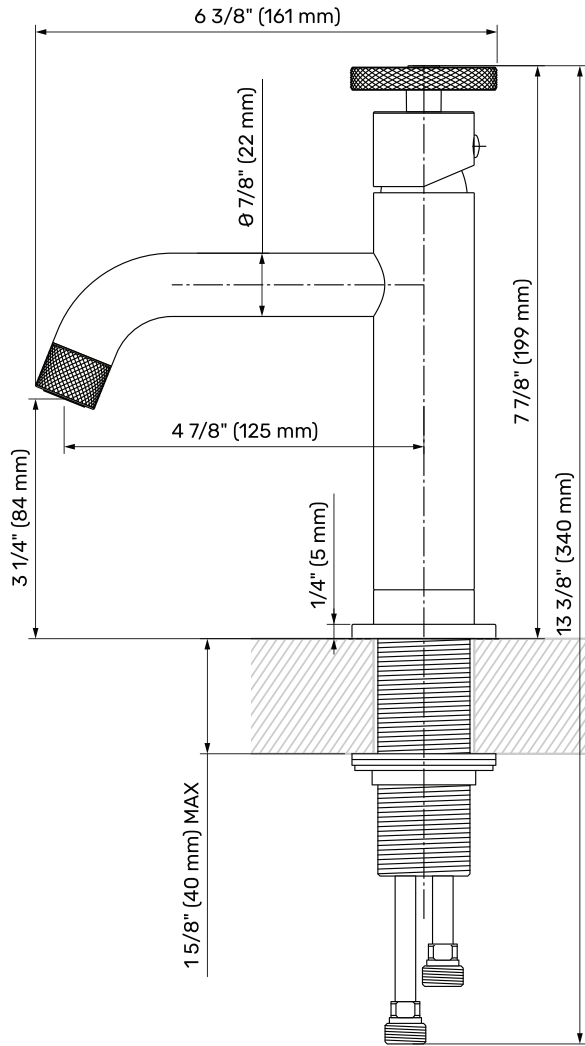

**VIGO Cass Single Hole Single Handle Bathroom Faucet  
VG01046**

**PRODUCT FEATURES**

- 1 or 3-hole installation
- Single handle lever
- Eco-friendly 1.2 GPM flow rate
- Designed in NYC
- Solid brass construction
- FinishPlated™ ensures that the hardware finish is consistent throughout the entire sink faucet
- EternalSeal™ is an expertly tested ceramic cartridge that prevents leaks and dripping
- Power Meets Tranquility with an Eco-Friendly Flow
- Easy-to-Clean Nozzle Resists Mineral Buildup
- Features a quality assured Limited Lifetime Warranty
- Optional deck plate sold separately
- Thoughtfully Engineered for a Reliable Flow
- Versatile Designs for Any Aesthetic
- All parts & hardware are included
- EZInstall™ makes installation quick and easy without the use of putty

**WATER CONSERVATION**

Promoting a sustainable lifestyle, the 1.2 GPM faucet spout conserves water without sacrificing performance.

**AVAILABLE FINISHES**

| Color**   | Code | Description        |
|---|------|--------------------|
|  | CH   | Chrome             |
|  | BN   | Brushed Nickel     |
|  | MB   | Matte Black        |
|  | MG   | Matte Brushed Gold |

\* See website for detailed warranty information.

\*\*Color swatches intended for reference only.

FRONT VIEW

SIDE VIEW

TOP VIEW

| DIMENSIONS    |                |                            |  |
|---------------|----------------|----------------------------|--|
| Faucet height | 7 7/8" (199mm) | Diameter Opening           | Standard 1 3/8" diameter opening is required |
| Spout reach   | 4 7/8" (125mm) | Water supply connection    | Standard US plumbing 3/8" connections        |
| Spout height  | 3 1/4" (84mm)  | Installation compatability | 1-, 2-, 3-hole*                              |
| Hole Diameter | Ø1 3/8" (35mm) |                            |  |
| Flow rate     | 1.2 gal/min    |                            |  |
| Faucet body   | Brass          |                            |  |