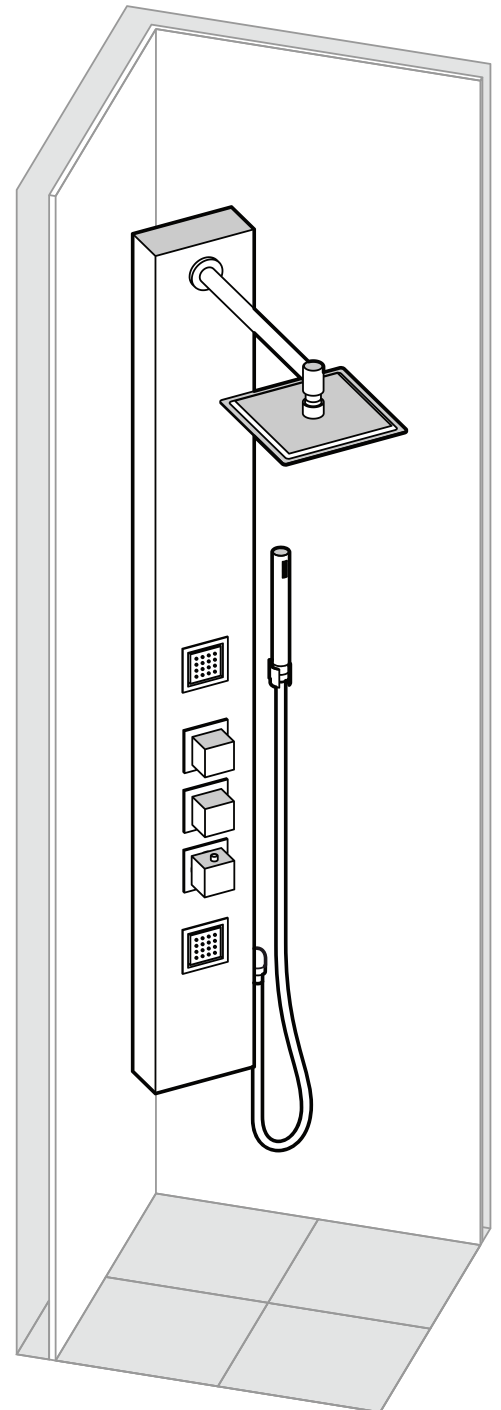

VIGO Kingsley Shower Massage Panel
VG08012

PRODUCT FEATURES

- 3Diverter Valve™
- Hydrotherapy water pressure
- Install on flat or corner wall
- All parts included
- Rust-free materials
- Covered by VIGO's Limited Lifetime Warranty

CODES / STANDARDS

- cUPC Certified
- All VIGO bathroom shower panels are backed by a limited lifetime warranty

MEASUREMENTS

Height	55 1/8" (1400mm)
Width	6 1/4" (160mm)
Depth	19 3/4" (502.5mm)
Flow Rate	1.8 gpm
No. of Handles	3
No. of Jets	2
No. of Shower Heads	1
No. of Spray Pattern	1
Maximum Water Pressure - in psi	60

VIGO Kingsley Shower Massage Panel

VG08012