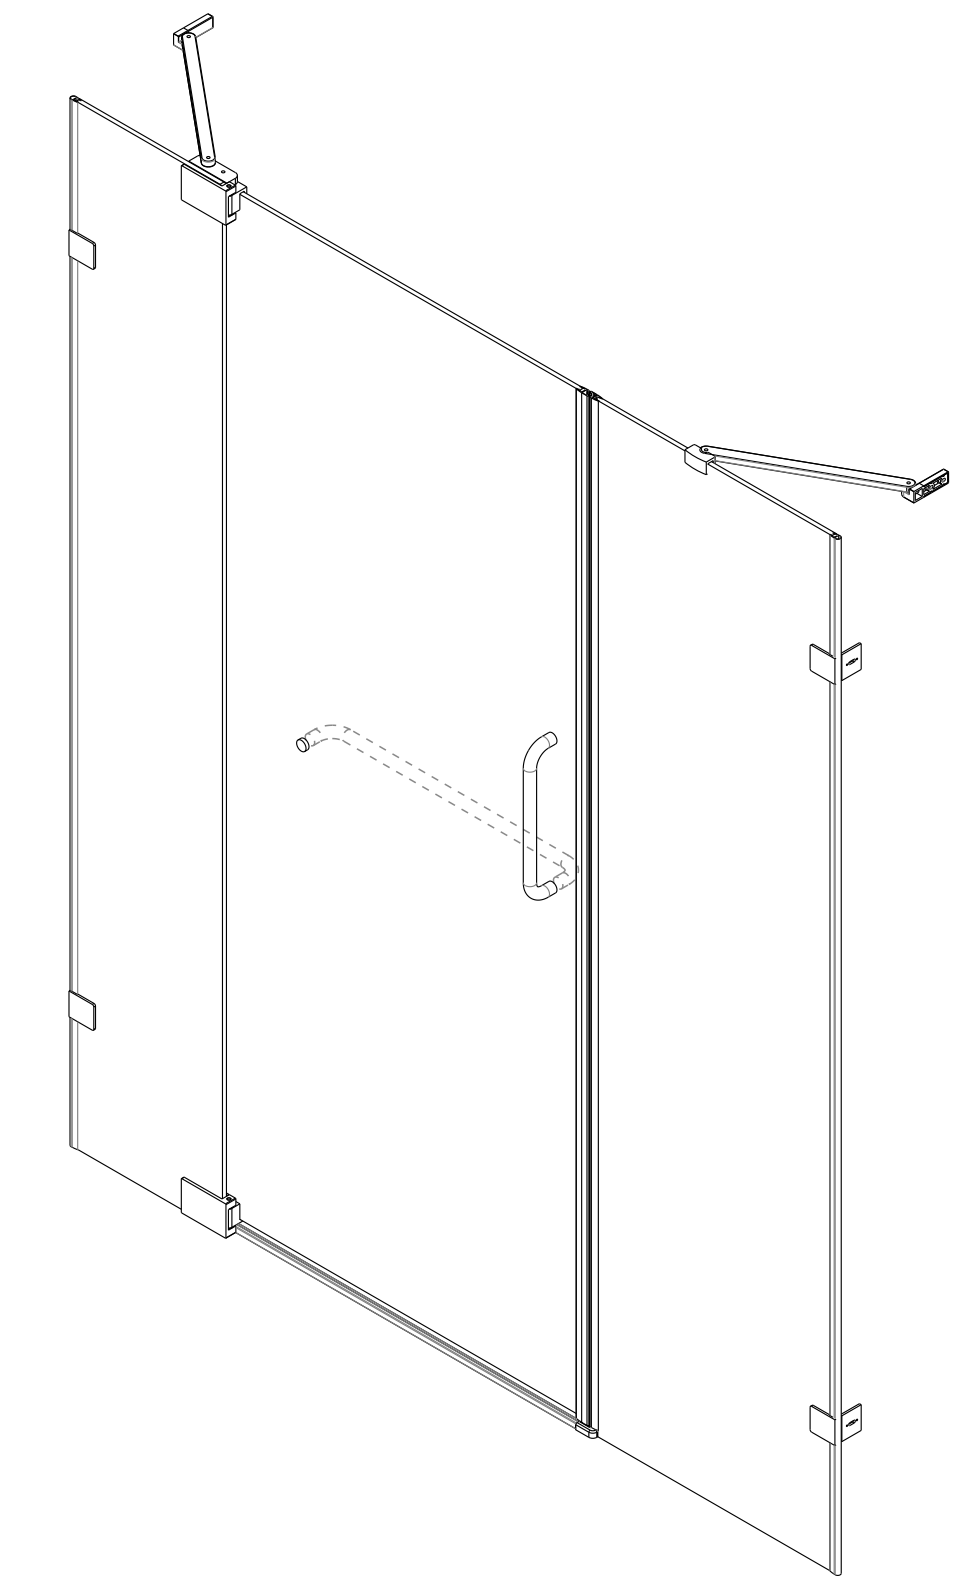

Vinnova Inc.

INSTALLATION SPECIFICATION

Item No.	308060-HD-BN
Description	In-line hinged door
Overall Dimensions	60"x72"
Installation Size Range	54"-60"
Profile Color	Brushed Nickel
Glass Thickness	8/25"
Glass Color	Transparent&Easy clean
Gross Weight	139 LBS
Certifications	ANSI Z97.1-2015

All measurements are approximate. Measurements may vary +/- 1/25".

Milano
In-line hinged door