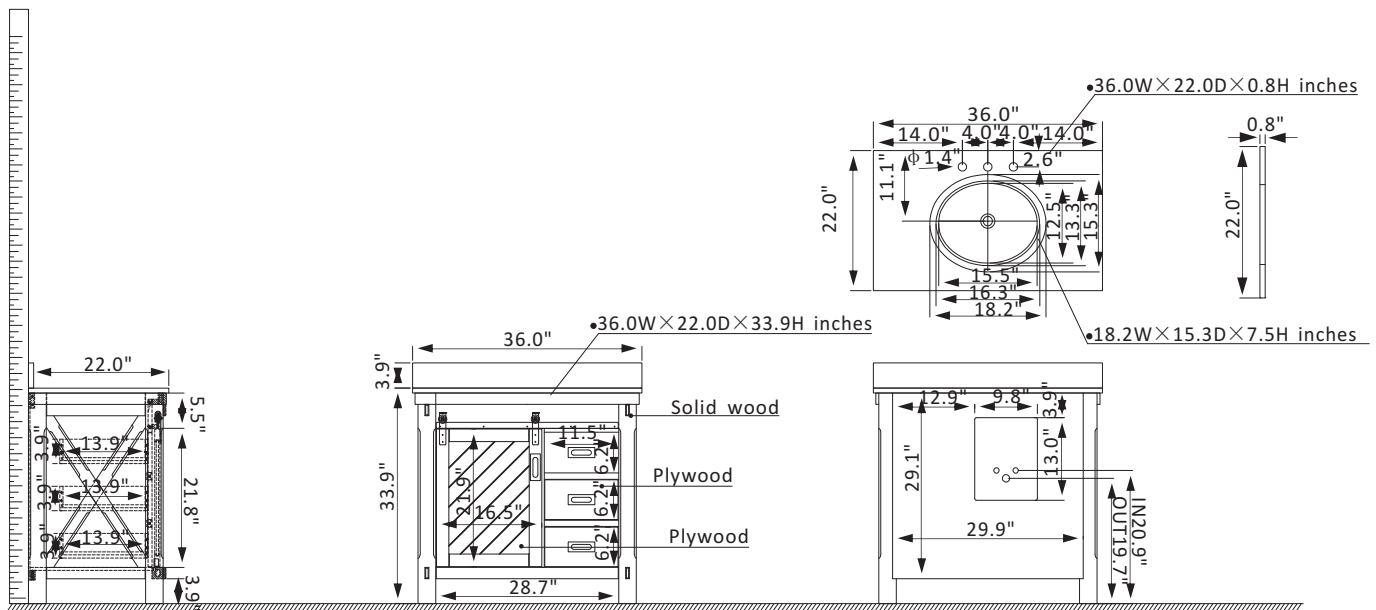

Vinnova Cortes Vanity Collection 701736-WP-WS-NM

Features

- Constructed of imported solid oak and plywood for superior durability.
- Available in Classical Grey or Weathered Pine finish to complement your décor.
- White composite stone countertop provides a clean, elegant look.
- 1 soft-close door and 3 soft-close drawers provide spacious storage.
- Matte Black hardware finish lends a touch of style and contrast.
- White ceramic undermount sink with backsplash included.
- Back panel included
- Pre-drilled and designed for easy plumbing and faucet installation.

* Does not include faucet, drain assembly, or P-trap.