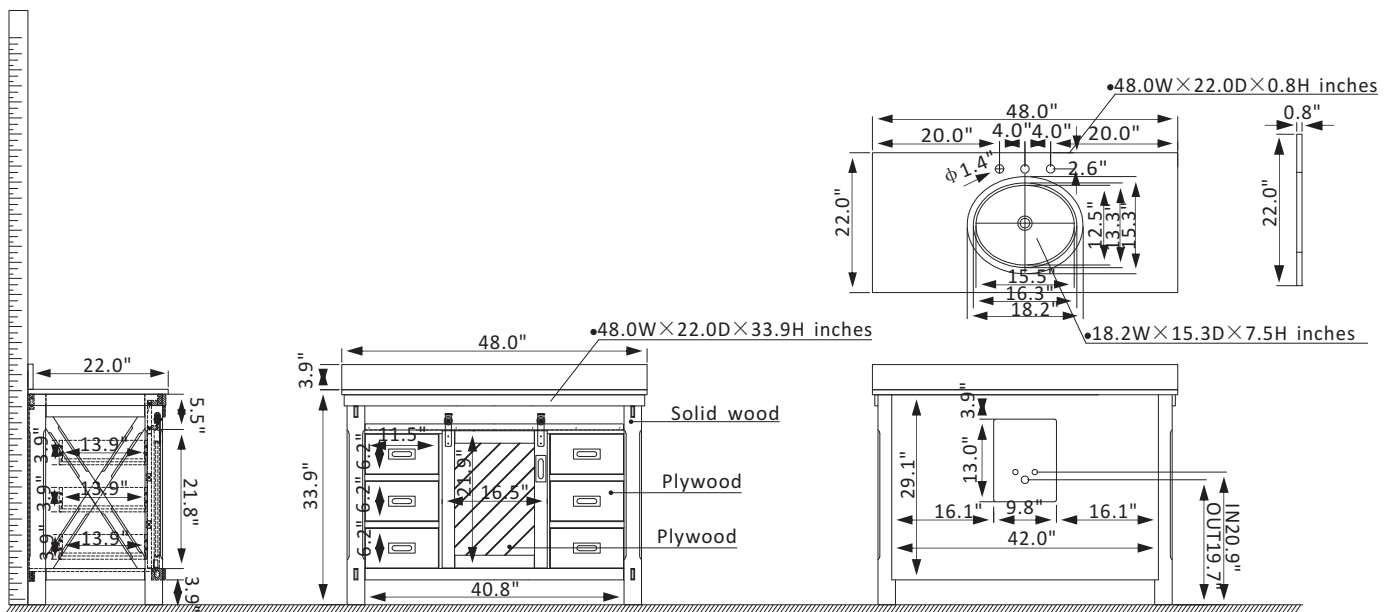

Vinnova Cortes Vanity Collection 701748-WP-WS-NM

Features

- Constructed of imported solid oak and plywood for superior durability.
- Available in Classical Grey or Weathered Pine finish to complement your décor.
- White composite stone countertop provides a clean, elegant look.
- 1 soft-close door and 6 soft-close drawers provide spacious storage.
- Matte Black hardware finish lends a touch of style and contrast.
- White ceramic undermount sink with backsplash included.
- Back panel included
- Pre-drilled and designed for easy plumbing and faucet installation.

* Does not include faucet, drain assembly, or P-trap.