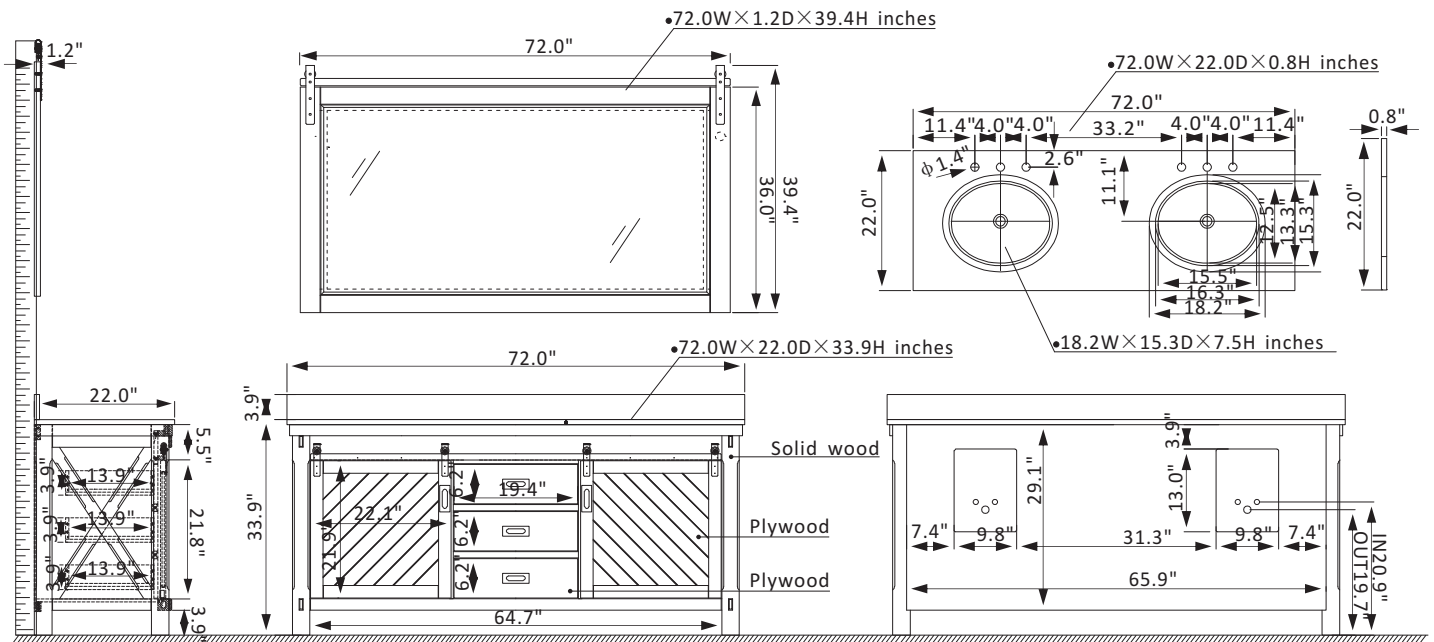

Vinnova Cortes Vanity Collection 701772-CR-WS

Features

- Constructed of imported solid oak and plywood for superior durability.
- Available in Classical Grey or Weathered Pine finish to complement your décor.
- White composite stone countertop provides a clean, elegant look.
- 2 soft-close doors and 3 soft-close drawers provide spacious storage.
- Matte Black hardware finish lends a touch of style and contrast.
- White ceramic undermount sink with backsplash included.
- Back panel included
- Single, rectangular mirror coordinates perfectly with vanity
- Pre-drilled and designed for easy plumbing and faucet installation.

* Does not include faucet, drain assembly, or P-trap.