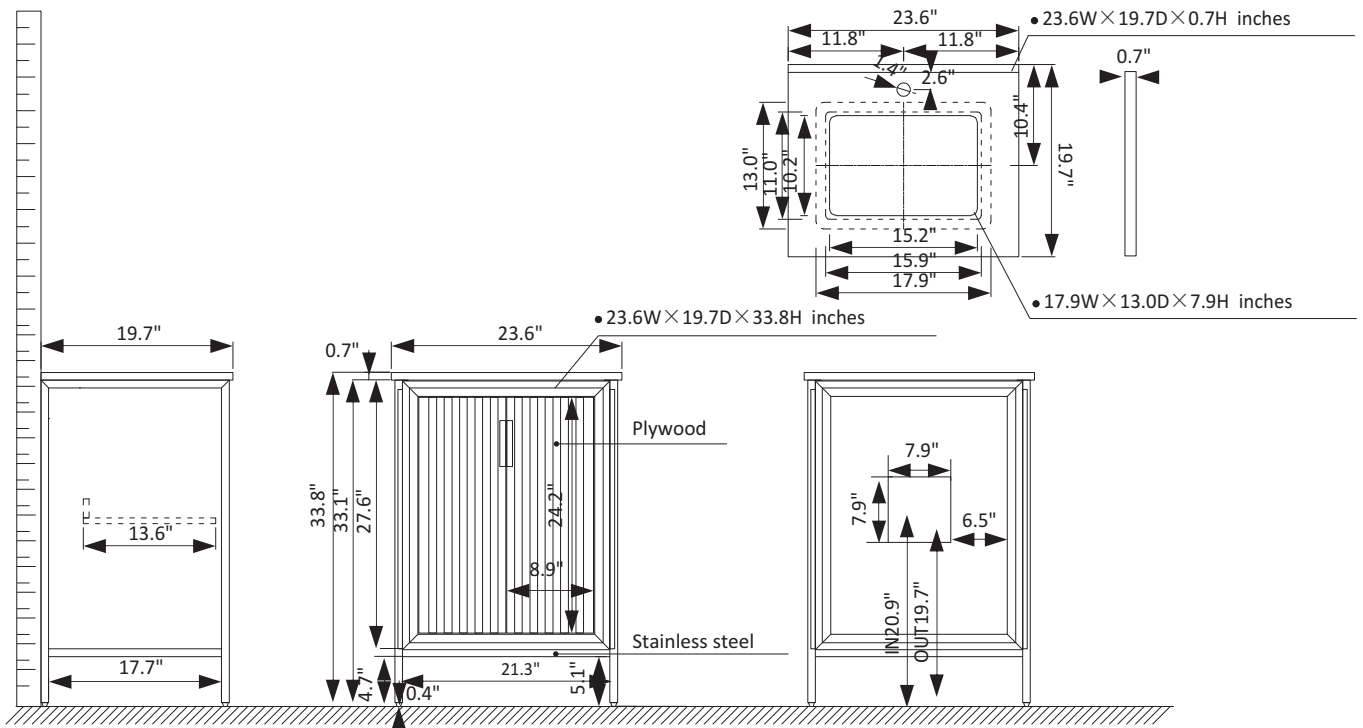

## Features

- Rugged stainless-steel and plywood construction for exceptional sturdiness.
- Available in White, Paris Grey or Royal Blue finish to complement your décor.
- White composite grain stone countertop with natural veining for an elegant look.
- 2 soft-close doors corrugated door panel design conceal double active shelf to hold towels and toiletries.
- Brushed gold-finish hardware lends a touch of style and opulence.
- White rectangular ceramic undermount sink with backsplash included.
- With the back panel
- Pre-drilled and designed for easy plumbing and faucet installation.